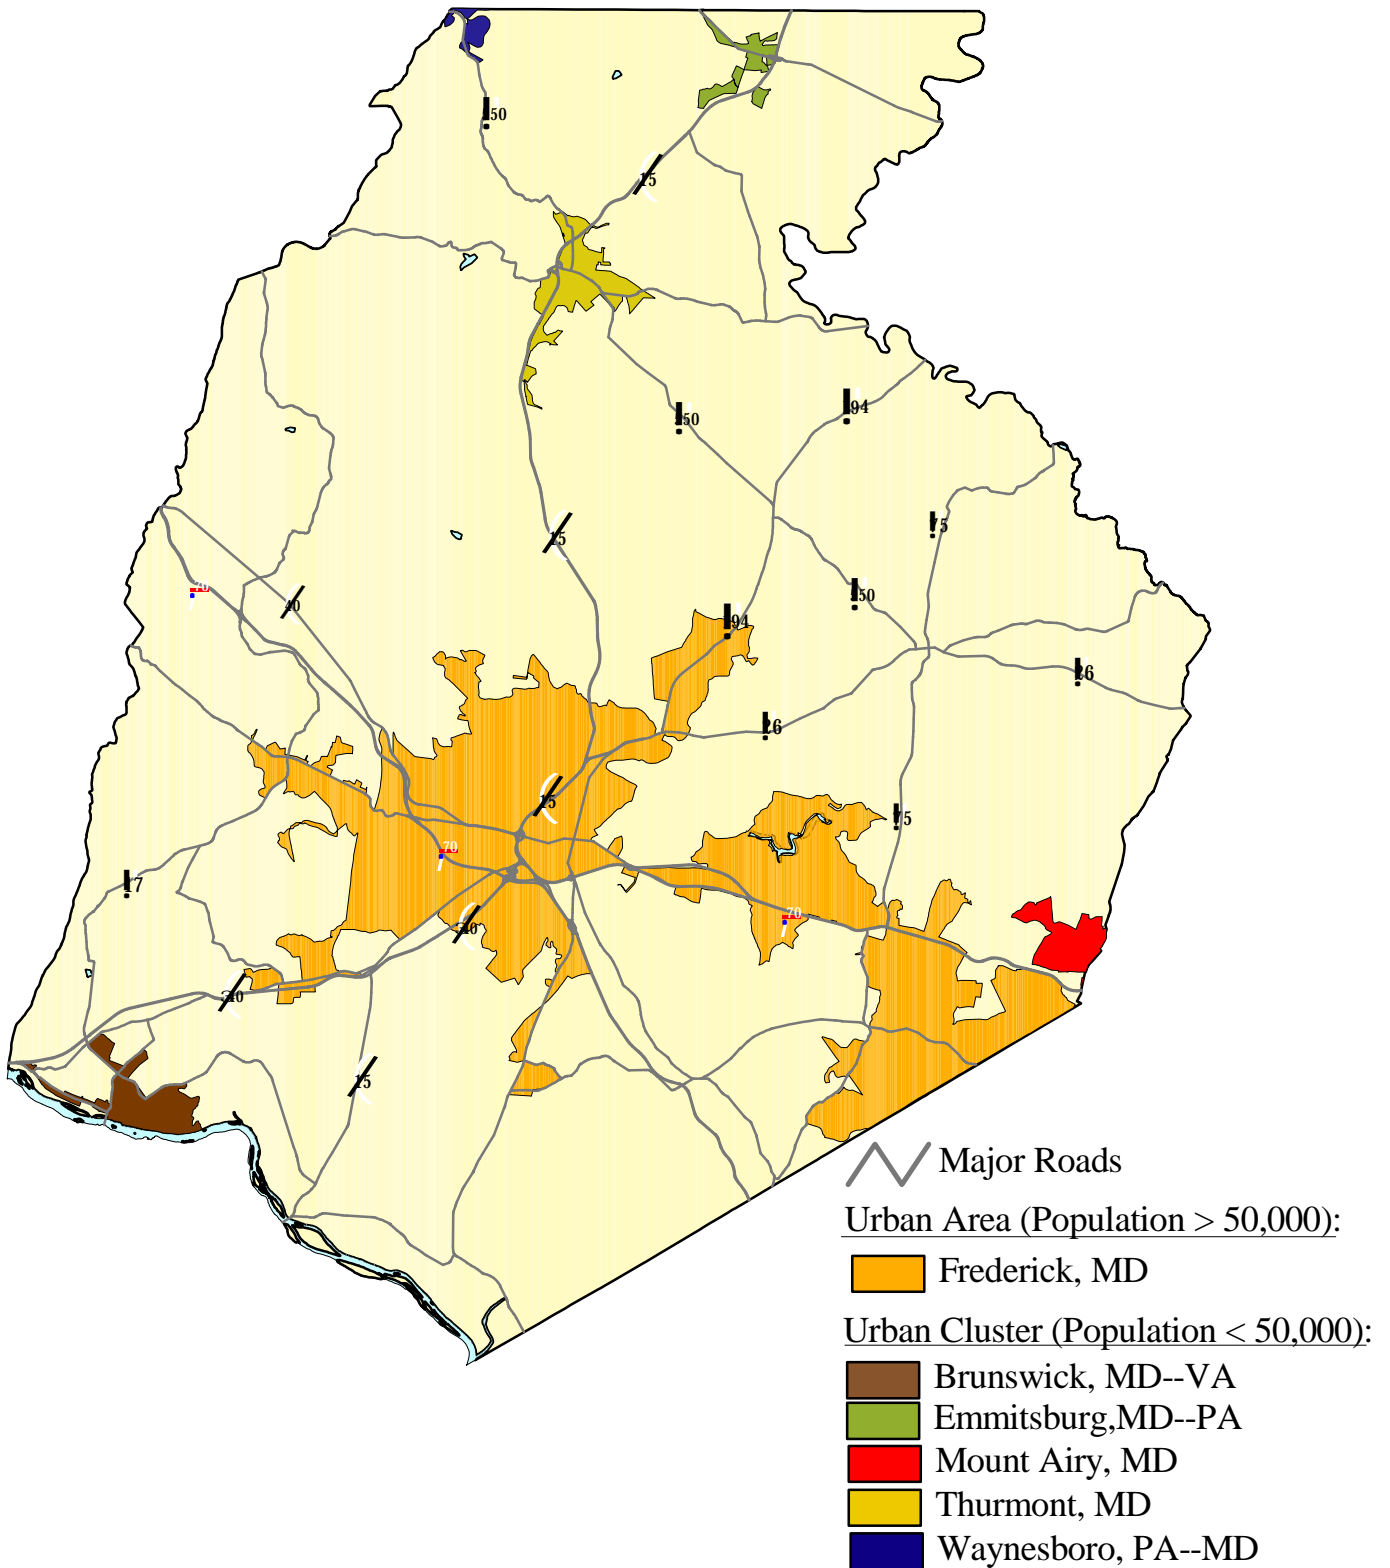

Urban Areas in Frederick County Maryland - 2000

Source: U.S. Department of Commerce. Bureau of the Census. 2000 Census of Population
Prepared by the Maryland Department of Planning, Planning Data Services. June 2002.