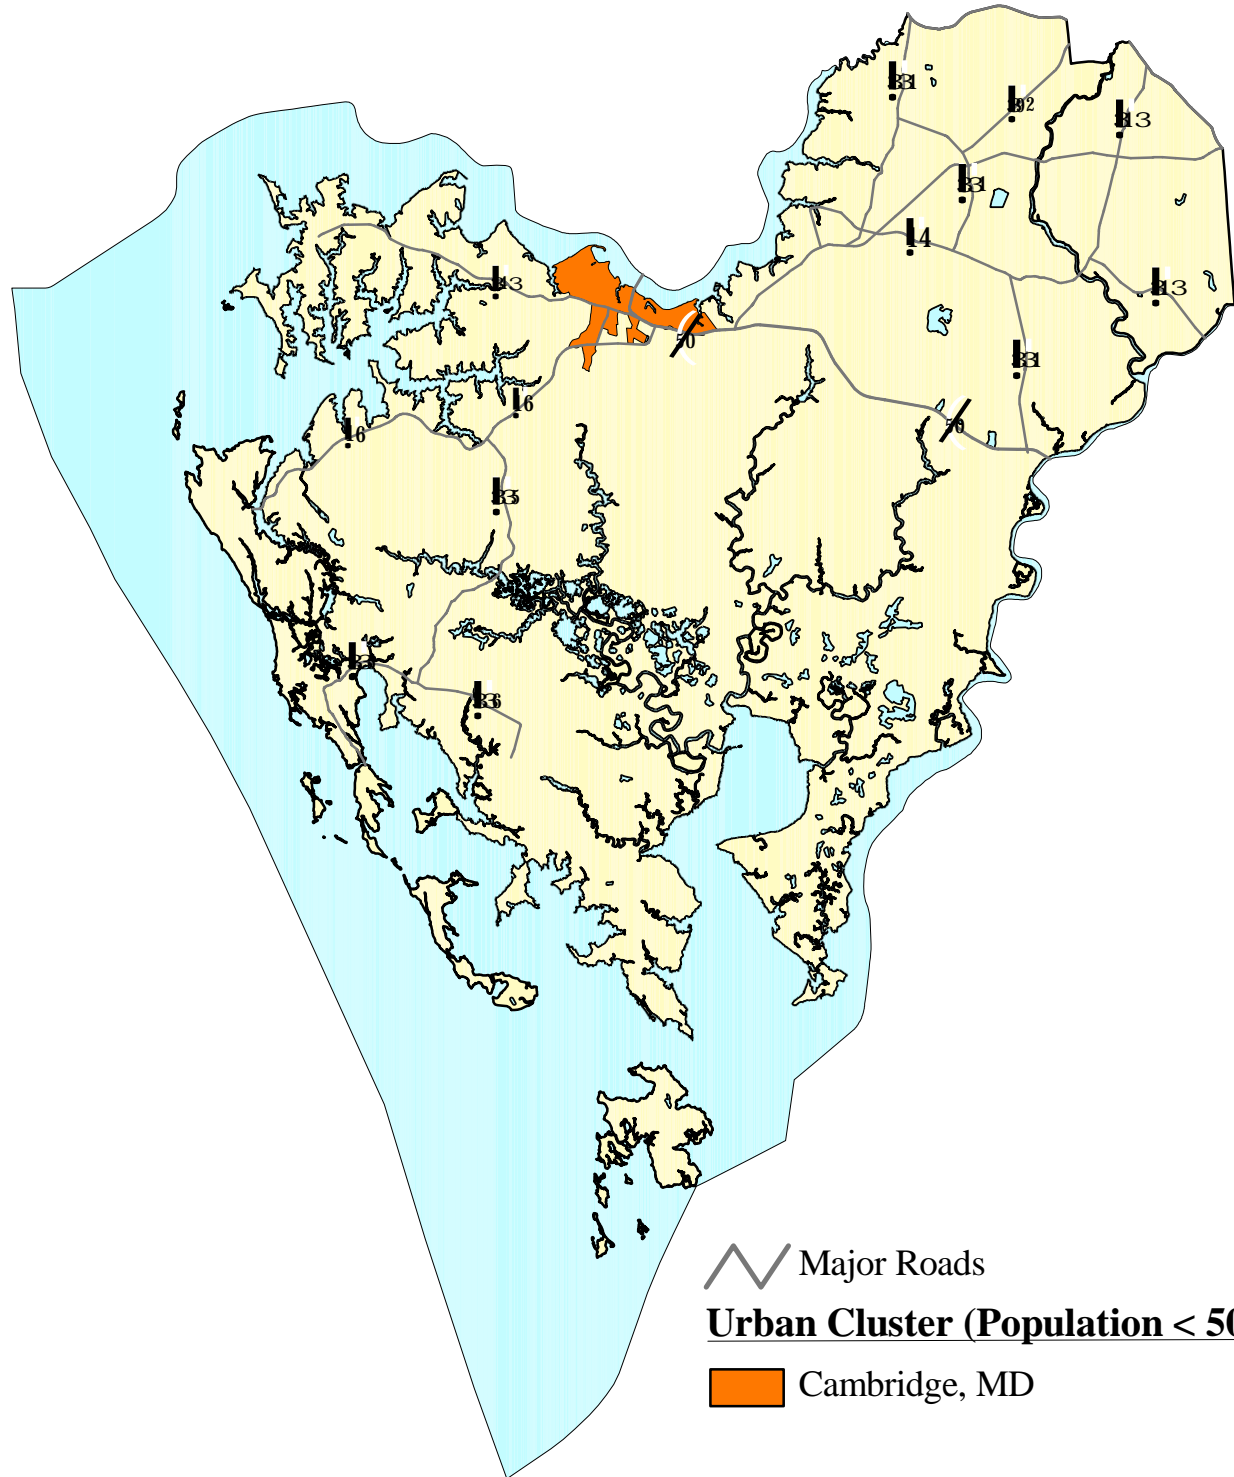

Urban Areas in Dorchester County Maryland - 2000

Source: U.S. Department of Commerce. Bureau of the Census. 2000 Census of Population
Prepared by the Maryland Department of Planning, Planning Data Services. June 2002.