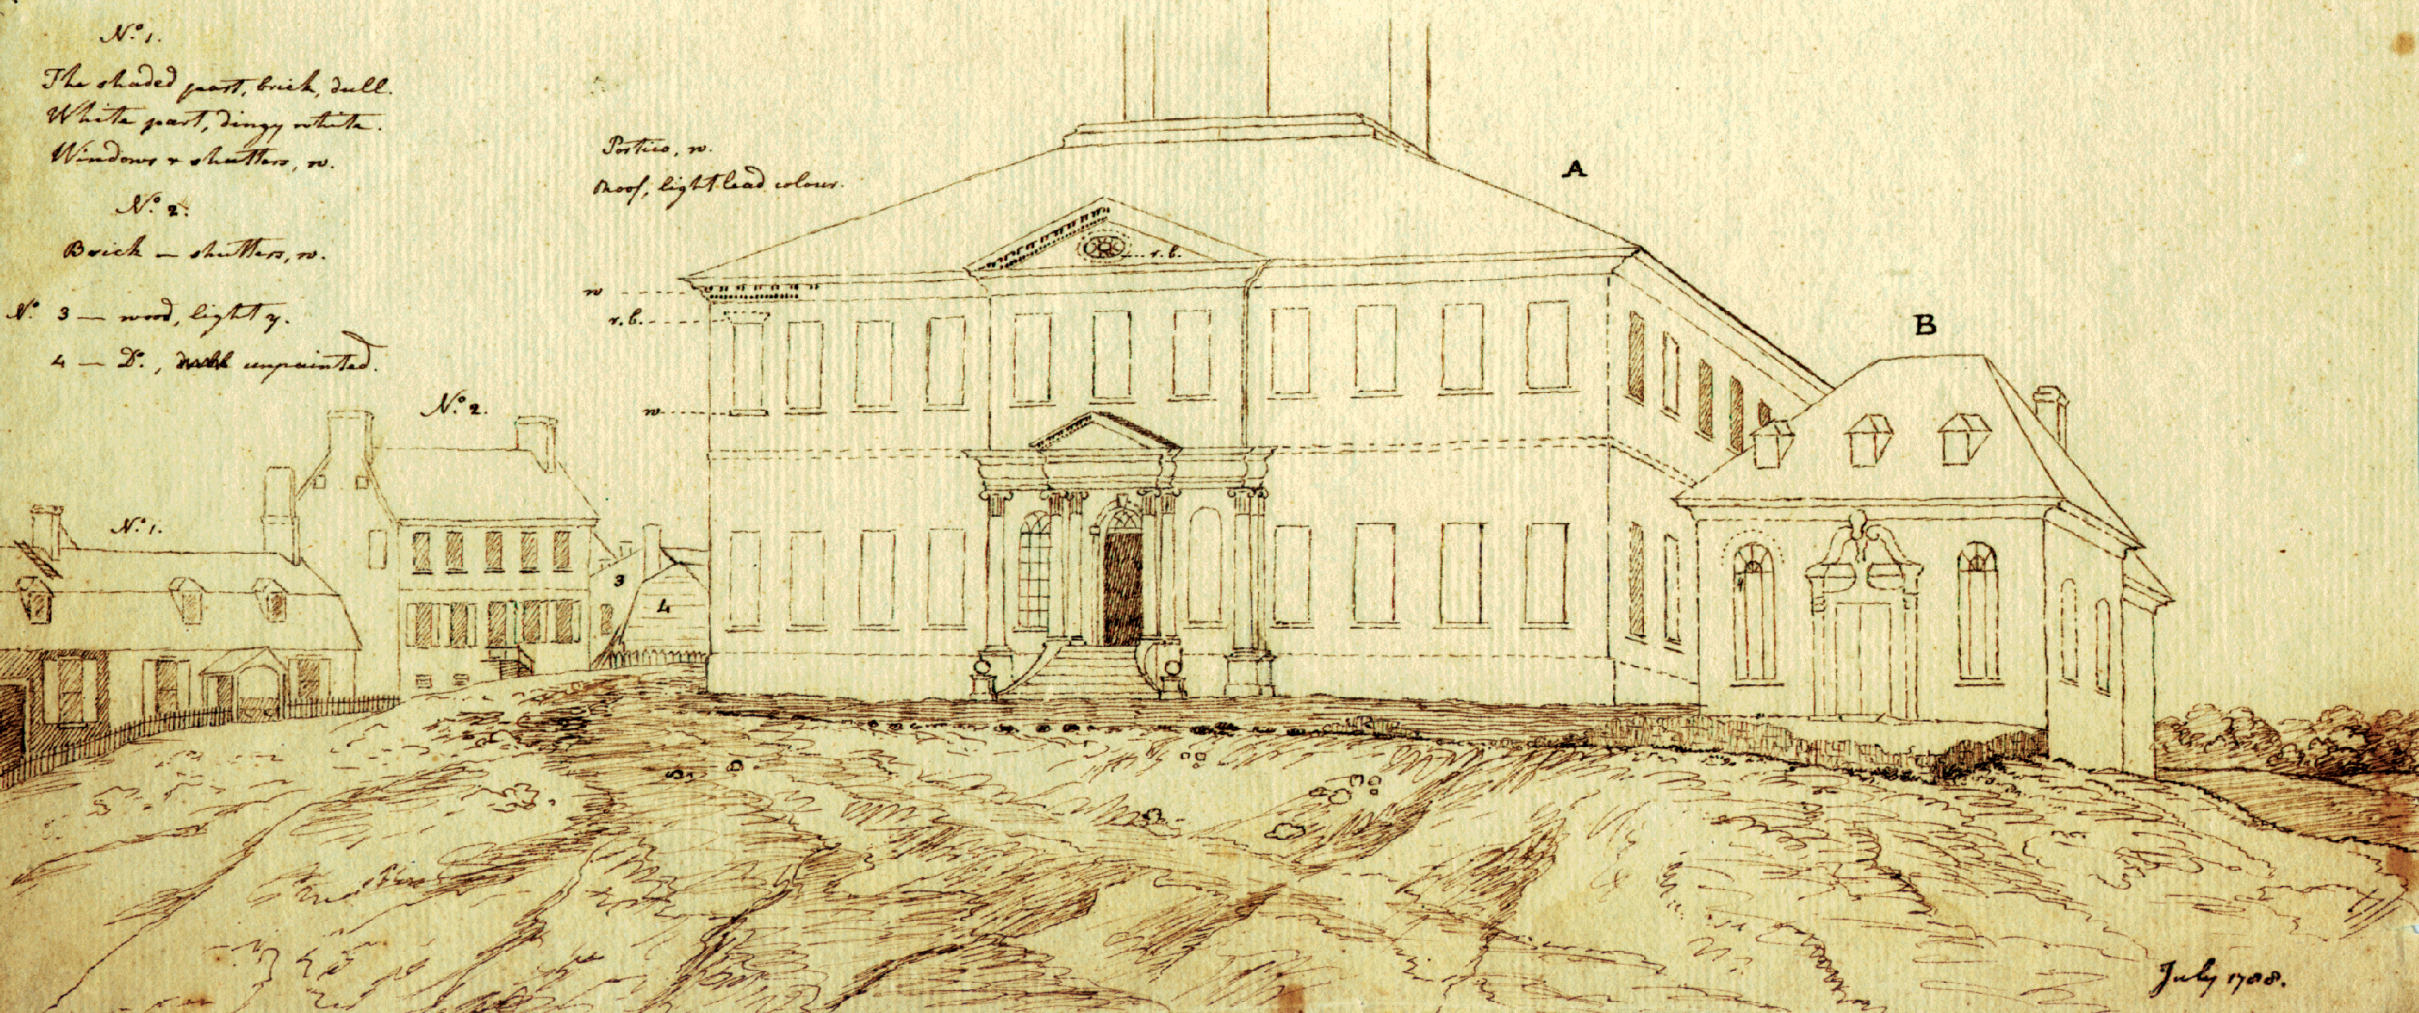

A, *Stadt-house, at Annapolis.*
 B, *The Dome.*

No. 1.
 The shaded part, brick, dull.
 White part, dingy white.
 Windows & shutters, w.

No. 2.
 Brick - shutters, w.

No. 3 - wood, light y.
4 - B., wall unpainted.

Portico, w.
roof, light lead colour.

July 1700.