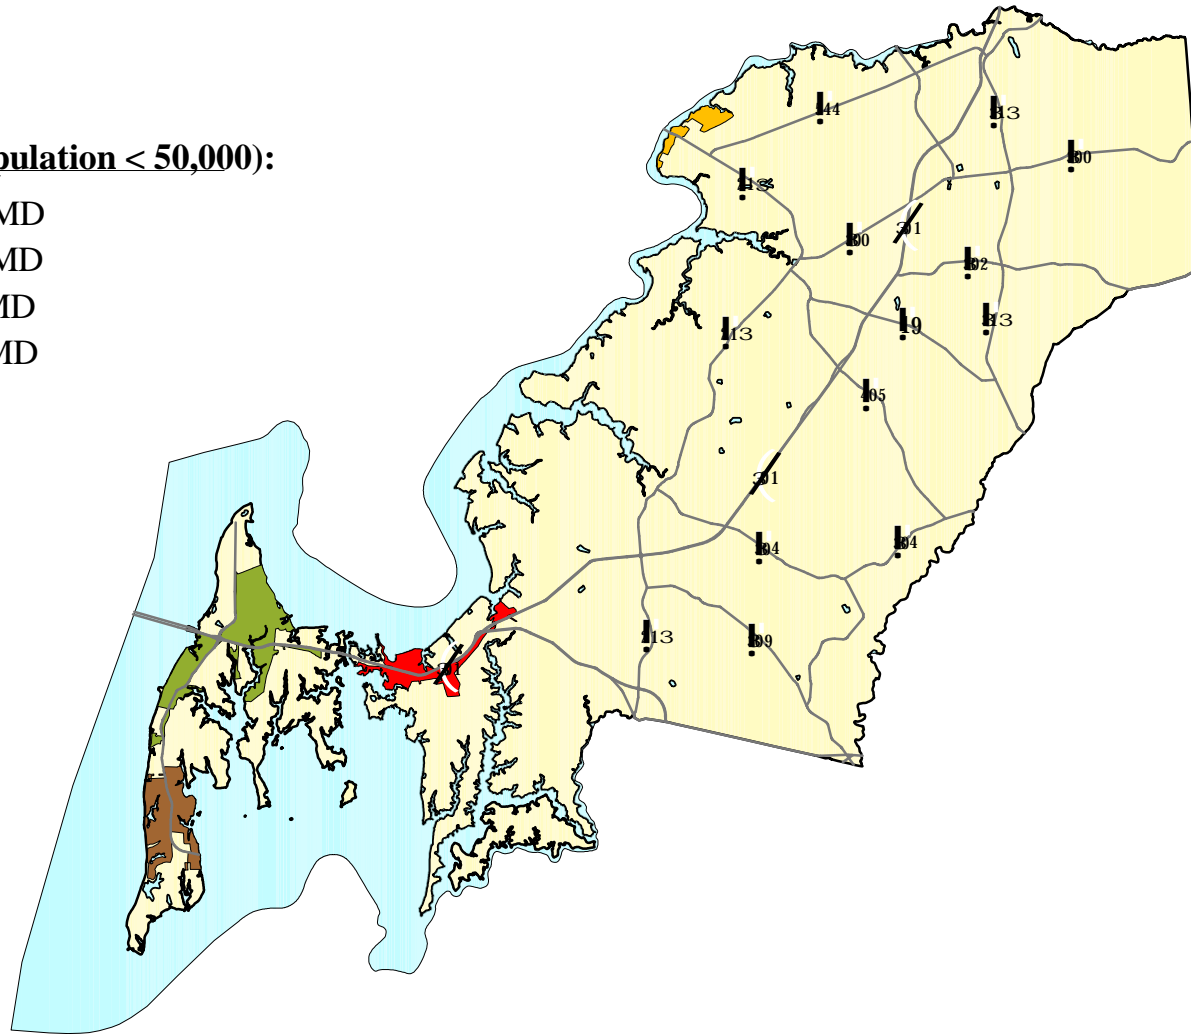

Urban Areas in Queen Anne's County, Maryland - 2000

 Major Roads

Urban Cluster (Population < 50,000):

-  Chestertown, MD
-  Queenstown, MD
-  Romancock, MD
-  Stevensville, MD

Source: U.S. Department of Commerce. Bureau of the Census. 2000 Census of Population
Prepared by the Maryland Department of Planning, Planning Data Services. June 2002.