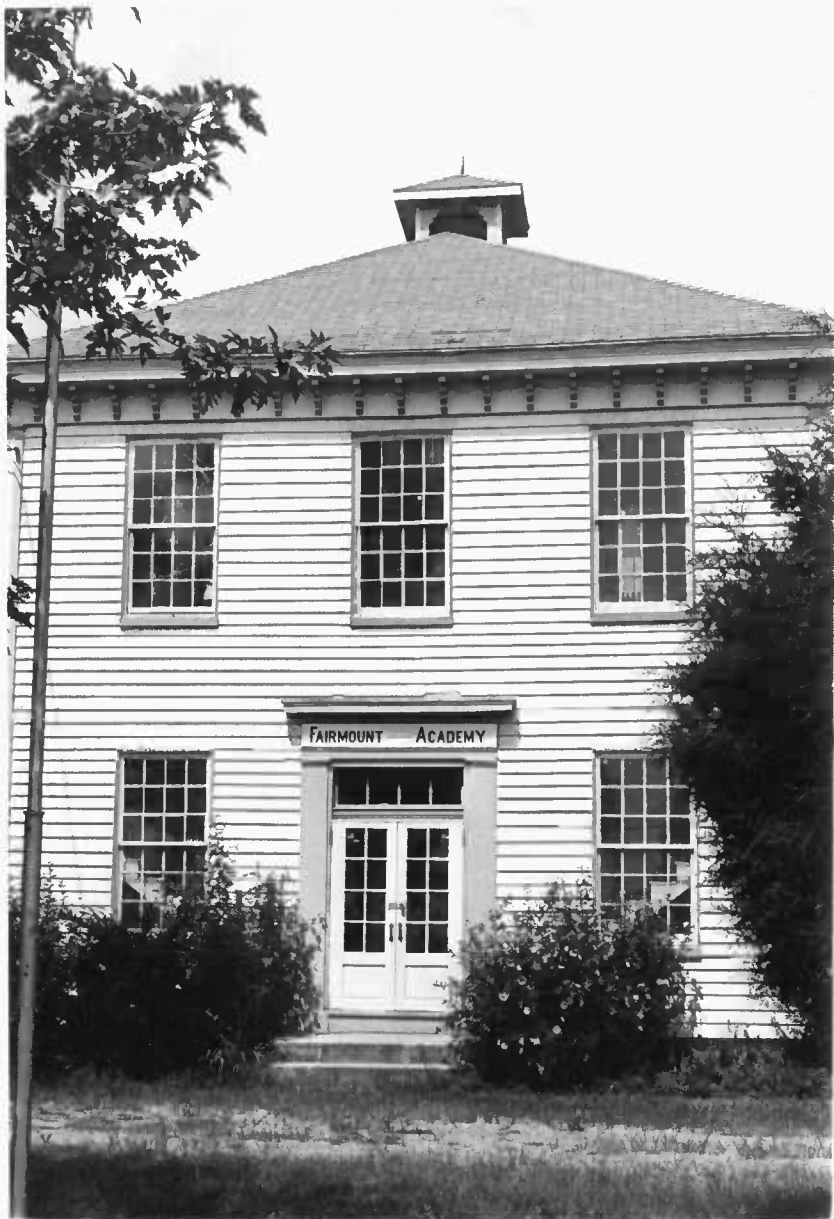

# Easement

S-108  
(See S-115  
Academy Grove Historic District)

Fairmount Academy  
Northwest side of MD 361  
Upper Fairmount (vic.)

S-108

Fairmount Academy  
Upper Fairmount, Somerset Co., MD.  
Southeast elevation  
10/83, Paul Touart, Photographer  
Neg./MD Hist. Trust

5108

Fairmount Academy

S-108

Fairmount Academy

5-108

Fairmount Academy

FAIRMOUNT ACADEMY

5-108