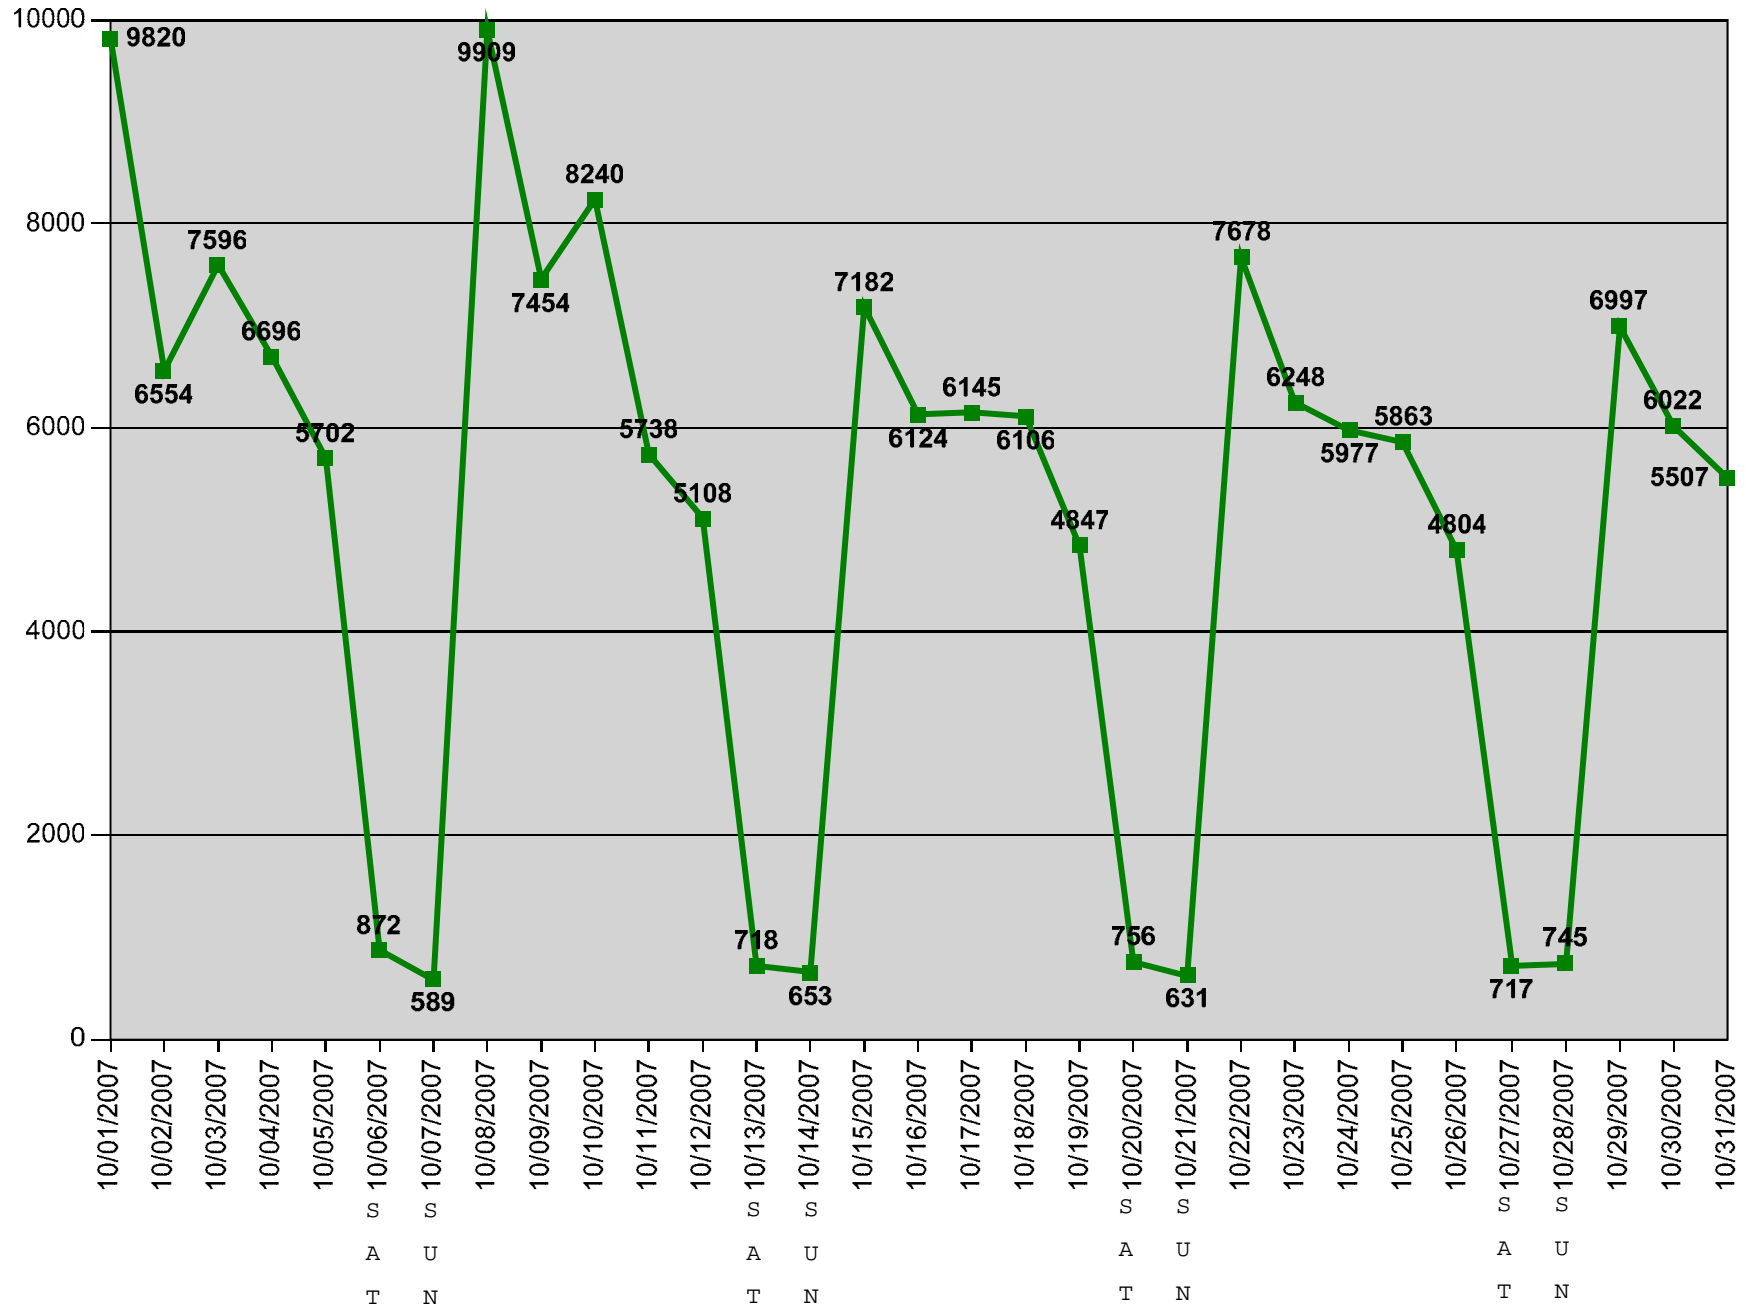

# MDLR Version 2 Daily User Total for 10/2007

# Date Range Comparison of Mdlandrec.net users, 10/29/2007 - 11/04/2007

# Daily Patron Totals for 11/4/2007

Time	Patron Hourly Total
0	8
1	6
2	4
3	4
4	4
5	5
6	7
7	27
8	39
9	39
10	37
11	43
12	27
13	28
14	42
15	38
16	30

Time	Patron Hourly Total
17	46
18	35
19	46
20	33
21	39
22	41
23	22

**Total Patrons** 650

**Max Patrons** 46