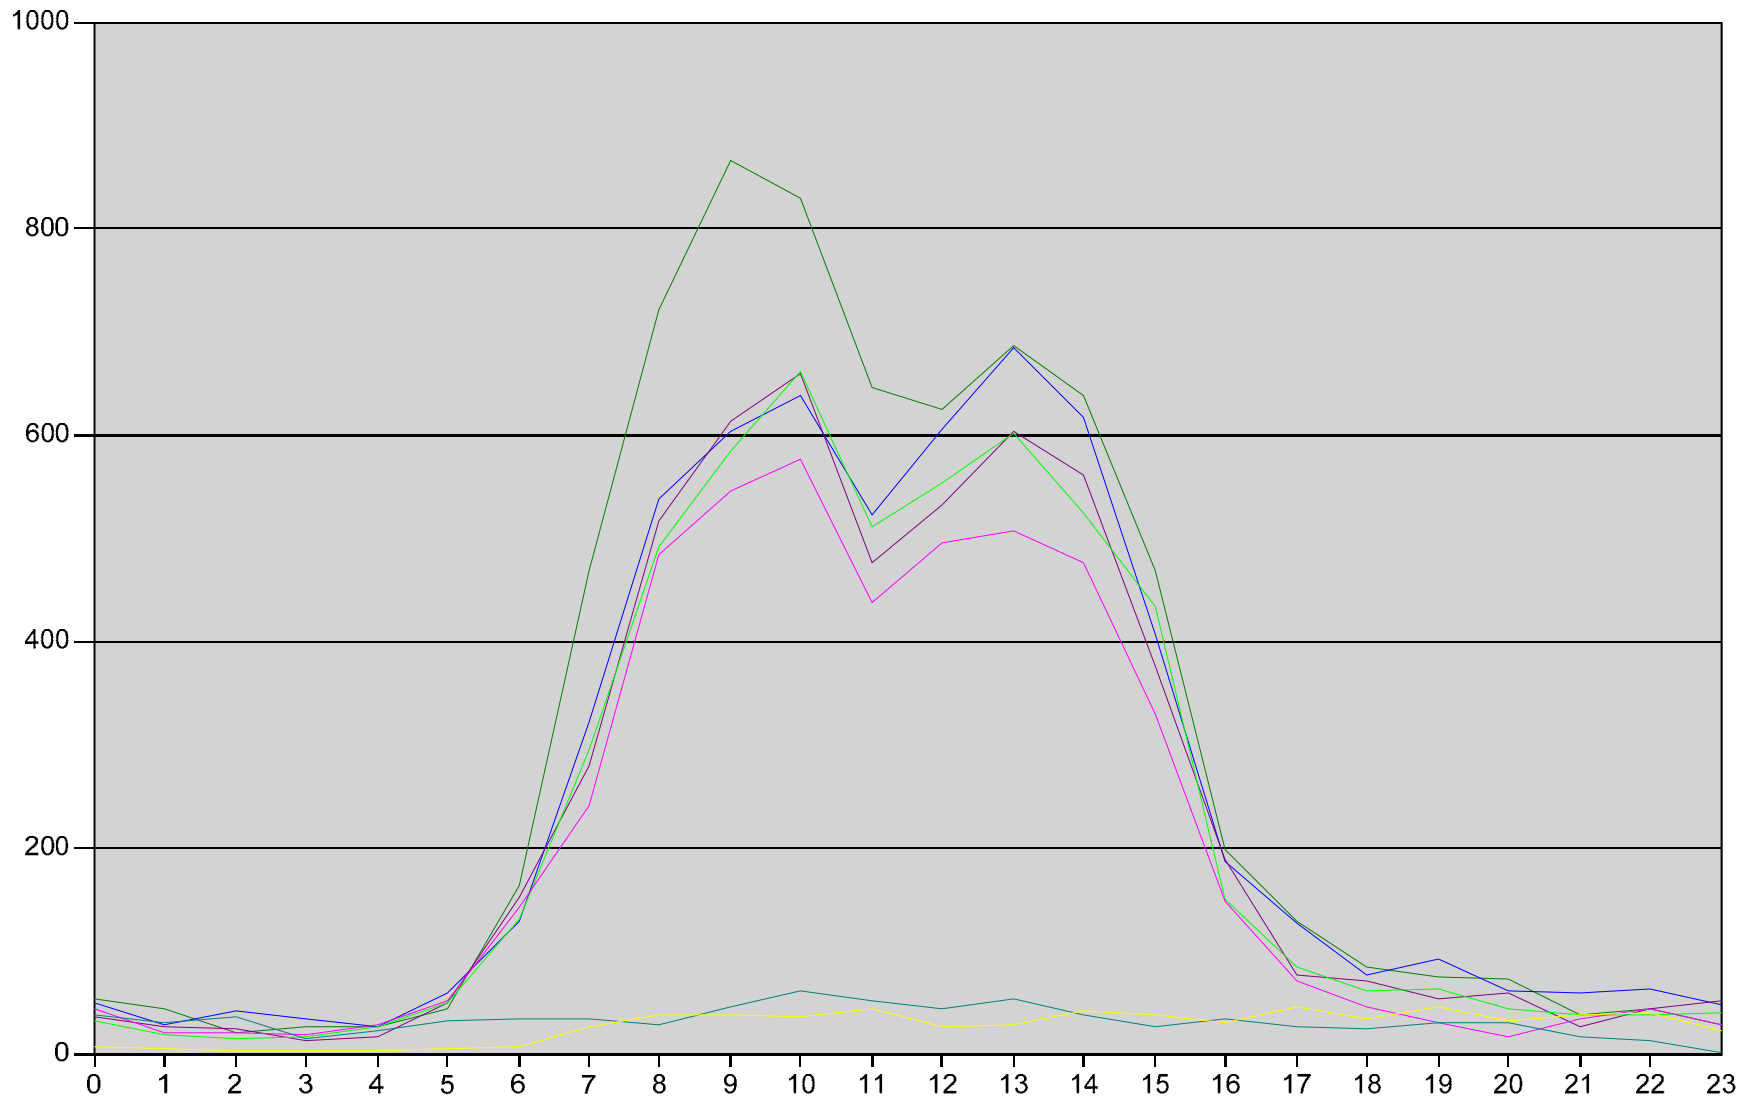

# MDLR Version 2 Daily User Total for 10/2007

# Date Range Comparison of Mdlandrec.net users, 10/29/2007 - 11/04/2007

# Daily Patron Totals for 11/4/2007

Time	Patron Hourly Total
0	8
1	6
2	4
3	4
4	4
5	5
6	7
7	27
8	39
9	39
10	37
11	43
12	27
13	28
14	42
15	38
16	30

Time	Patron Hourly Total
17	46
18	35
19	46
20	33
21	39
22	41
23	22

**Total Patrons** 650

**Max Patrons** 46