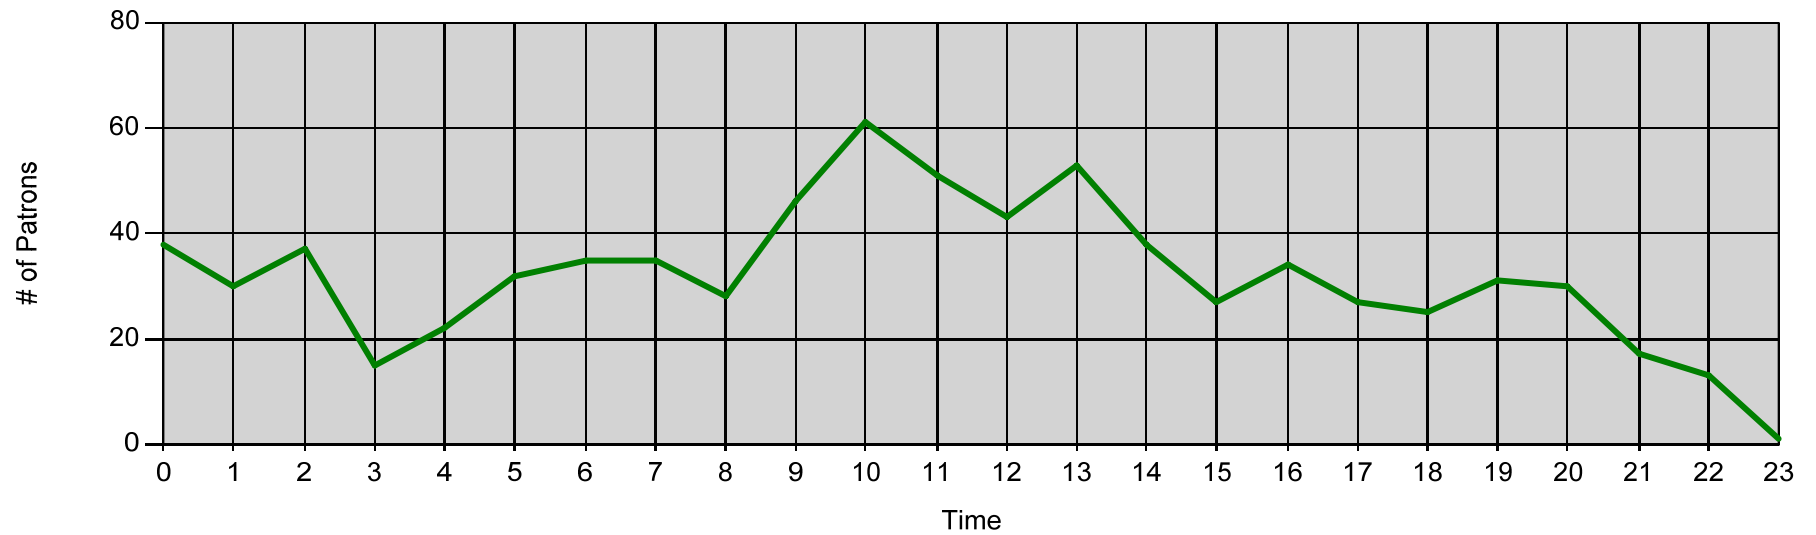

Daily Patron Totals for 11/3/2007

Time	Patron Hourly Total
0	38
1	30
2	37
3	15
4	22
5	32
6	35
7	35
8	28
9	46
10	61
11	51
12	43
13	53
14	38
15	27
16	34