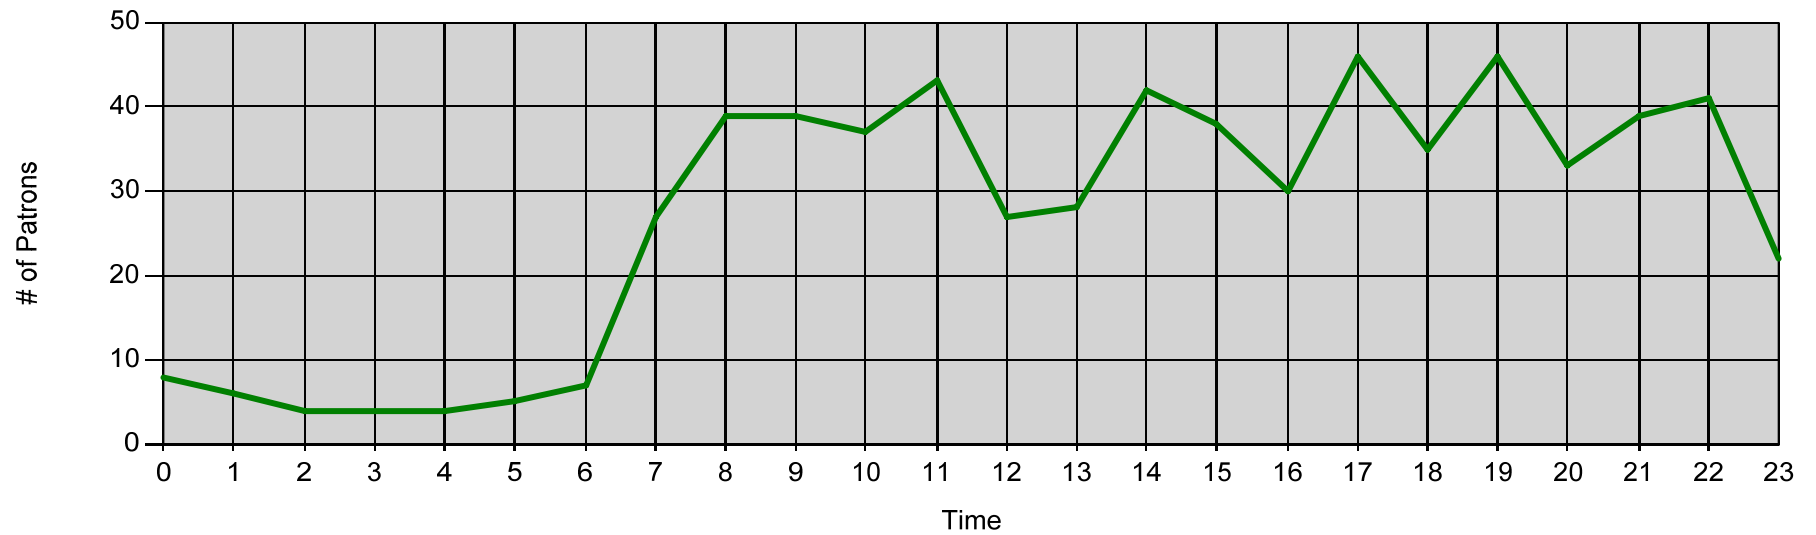

Daily Patron Totals for 11/4/2007

Time	Patron Hourly Total
0	8
1	6
2	4
3	4
4	4
5	5
6	7
7	27
8	39
9	39
10	37
11	43
12	27
13	28
14	42
15	38
16	30