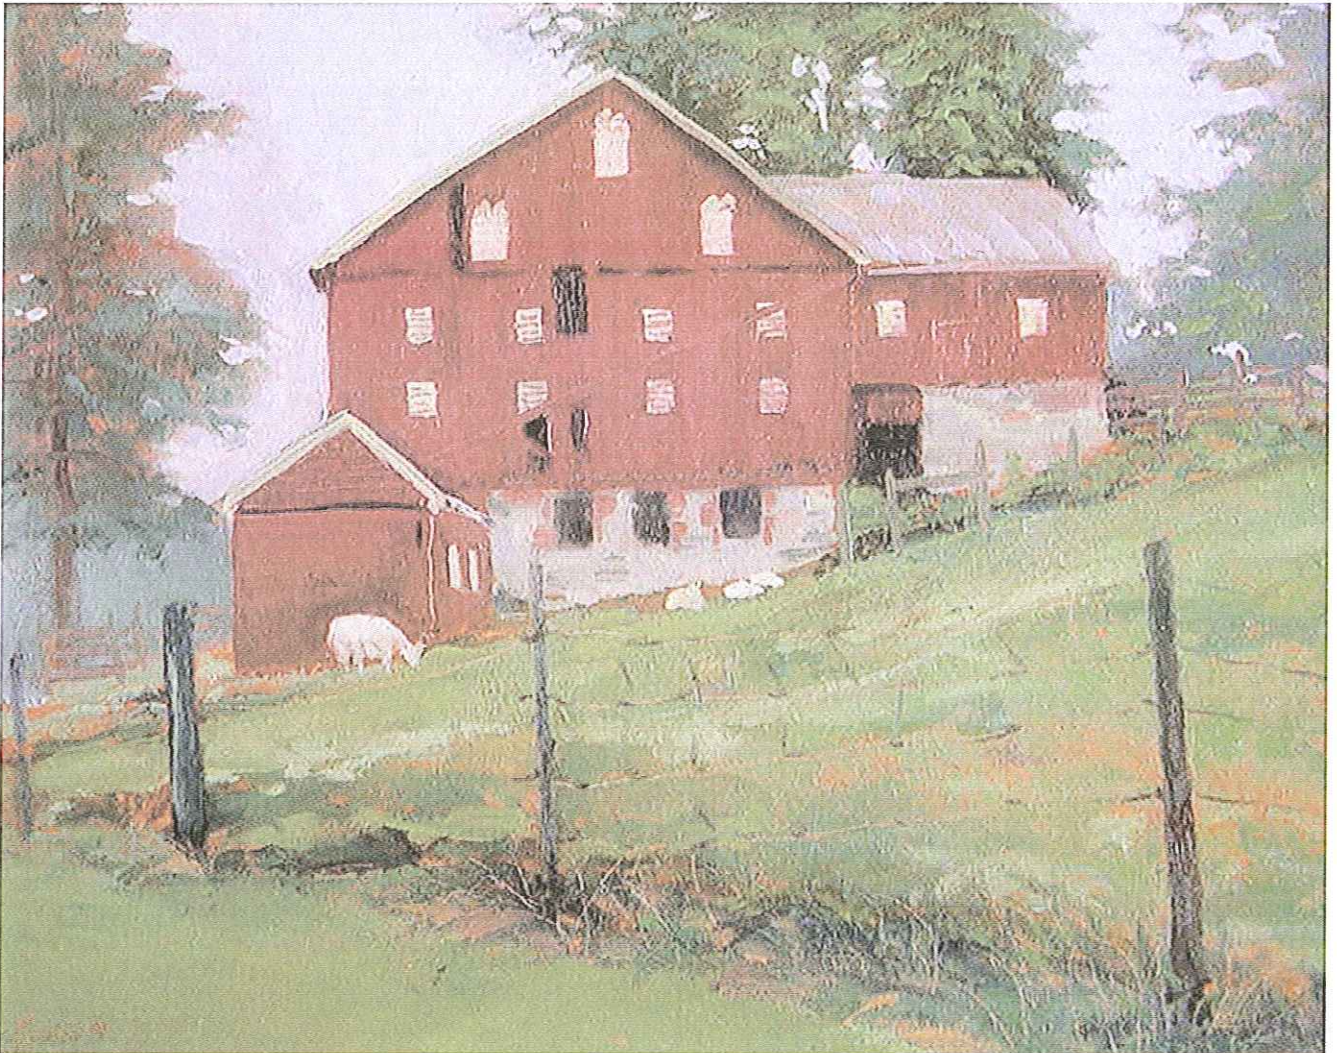

Frederick County Maryland

Red Barn In Summer

Deborah Lovelace Richardson

**Comprehensive Annual Financial Report
For the Fiscal Year Ended June 30, 2010**

Front Cover: "Red Barn In Summer" by Deborah Lovelace Richardson, New Market, MD. This scene was painted during the 2009 Barnstormers Tour sponsored by Frederick County Landmarks. The circa 1800 barn, located north of Libertytown, is owned by Jim and Mary Ann Peterson.

To see more of this artist's work visit her website at www.deborahlovelaceart.com.

Frederick County photos were provided by Robin Santangelo, Public Information Officer.