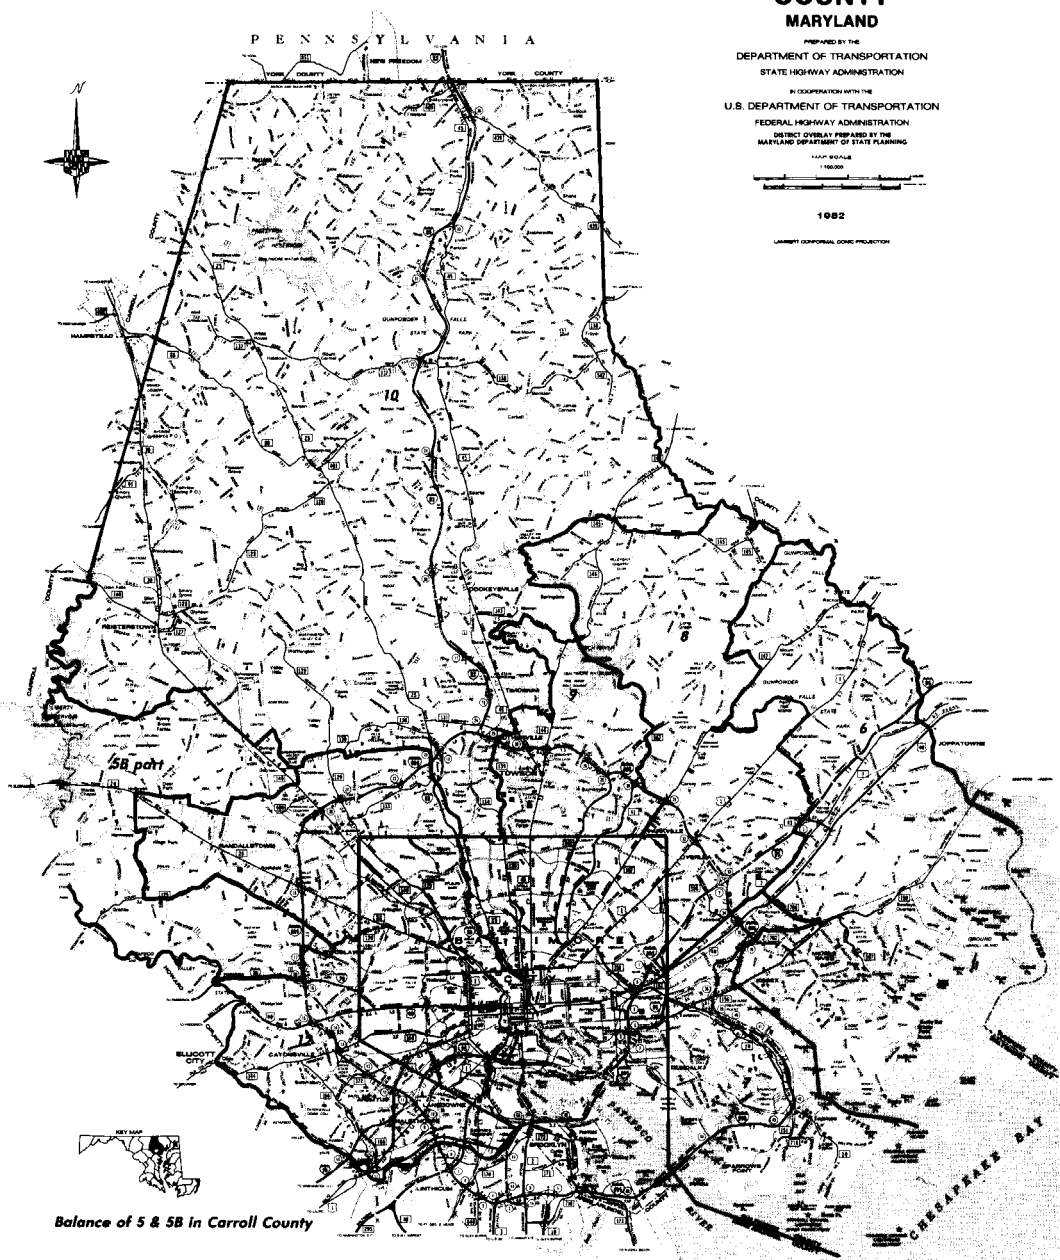

GENERAL HIGHWAY MAP
**BALTIMORE
COUNTY
MARYLAND**

PREPARED BY THE
DEPARTMENT OF TRANSPORTATION
STATE HIGHWAY ADMINISTRATION

IN COOPERATION WITH THE
U.S. DEPARTMENT OF TRANSPORTATION
FEDERAL HIGHWAY ADMINISTRATION
DISTRICT OVERLAY PREPARED BY THE
MARYLAND DEPARTMENT OF STATE PLANNING

MAP SCALE
1:100,000

1982

UNIVERSITY MICROFILMS INTERNATIONAL

Balance of 5 & 5B in Carroll County