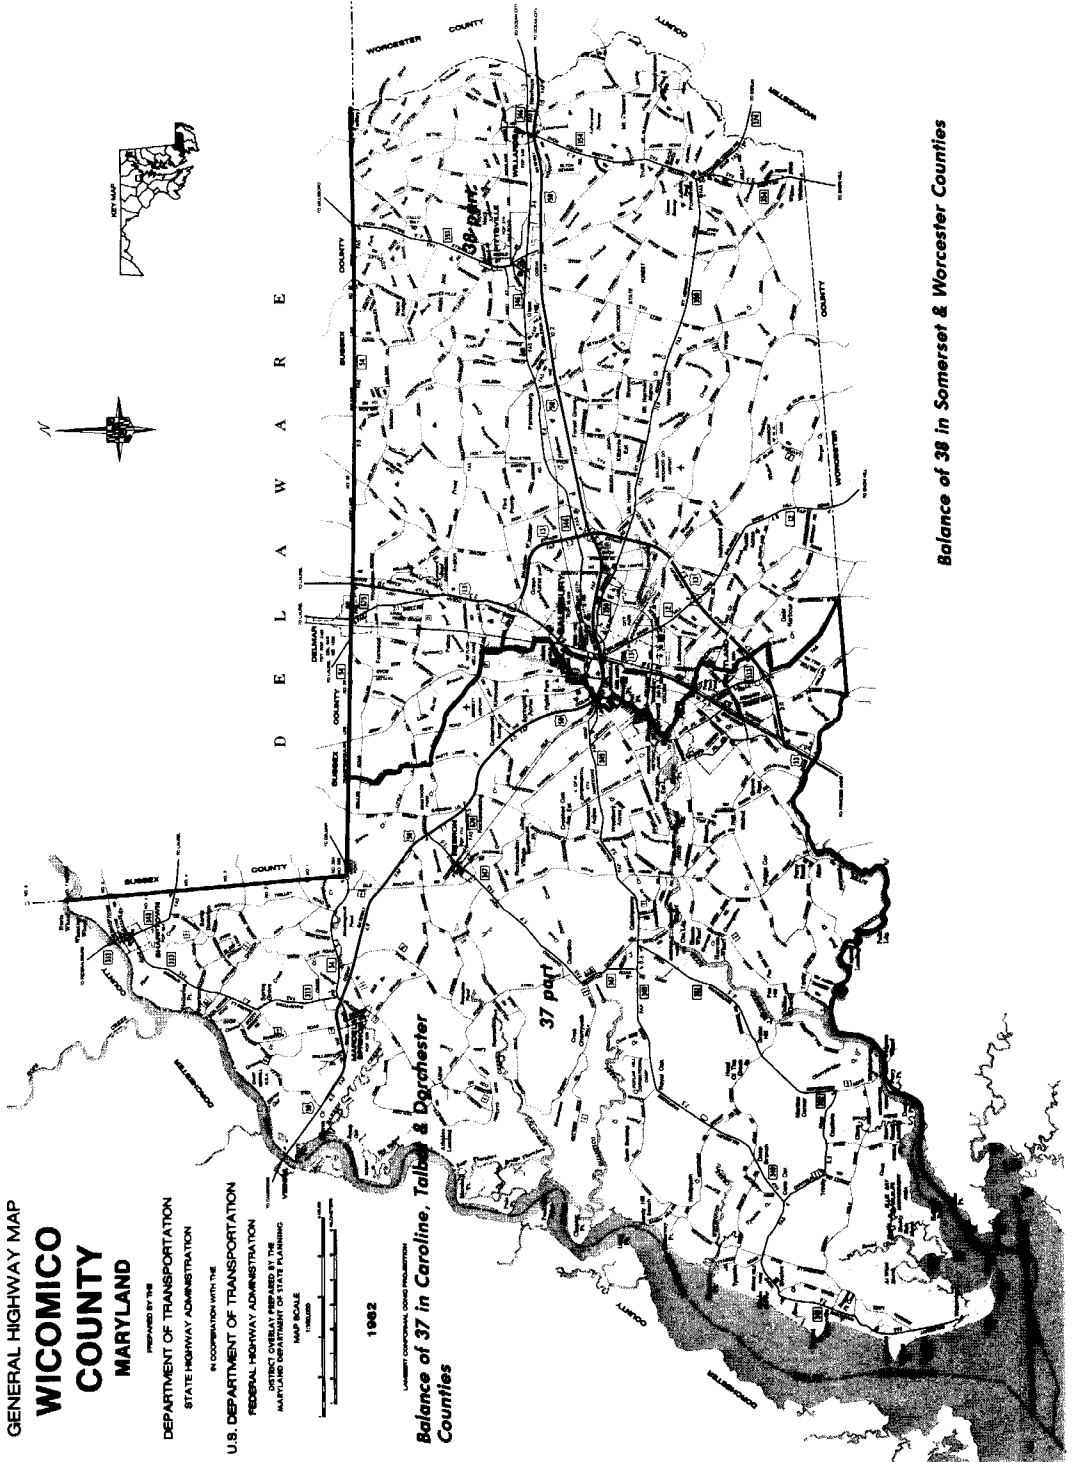

GENERAL HIGHWAY MAP  
**WICOMICO  
COUNTY  
MARYLAND**

PREPARED BY THE  
DEPARTMENT OF TRANSPORTATION  
STATE HIGHWAY ADMINISTRATION

IN COOPERATION WITH THE  
U.S. DEPARTMENT OF TRANSPORTATION  
FEDERAL HIGHWAY ADMINISTRATION  
DISTRICT OFFICE PREPARED BY THE  
MARYLAND DEPARTMENT OF STATE PLANNING

MAP SCALE

1982

LATEST CONGRESSIONAL DISTRICT BOUNDARIES

**Balance of 37 in Caroline, Talbot & Dorchester  
Counties**

**Balance of 38 in Somerset & Worcester Counties**