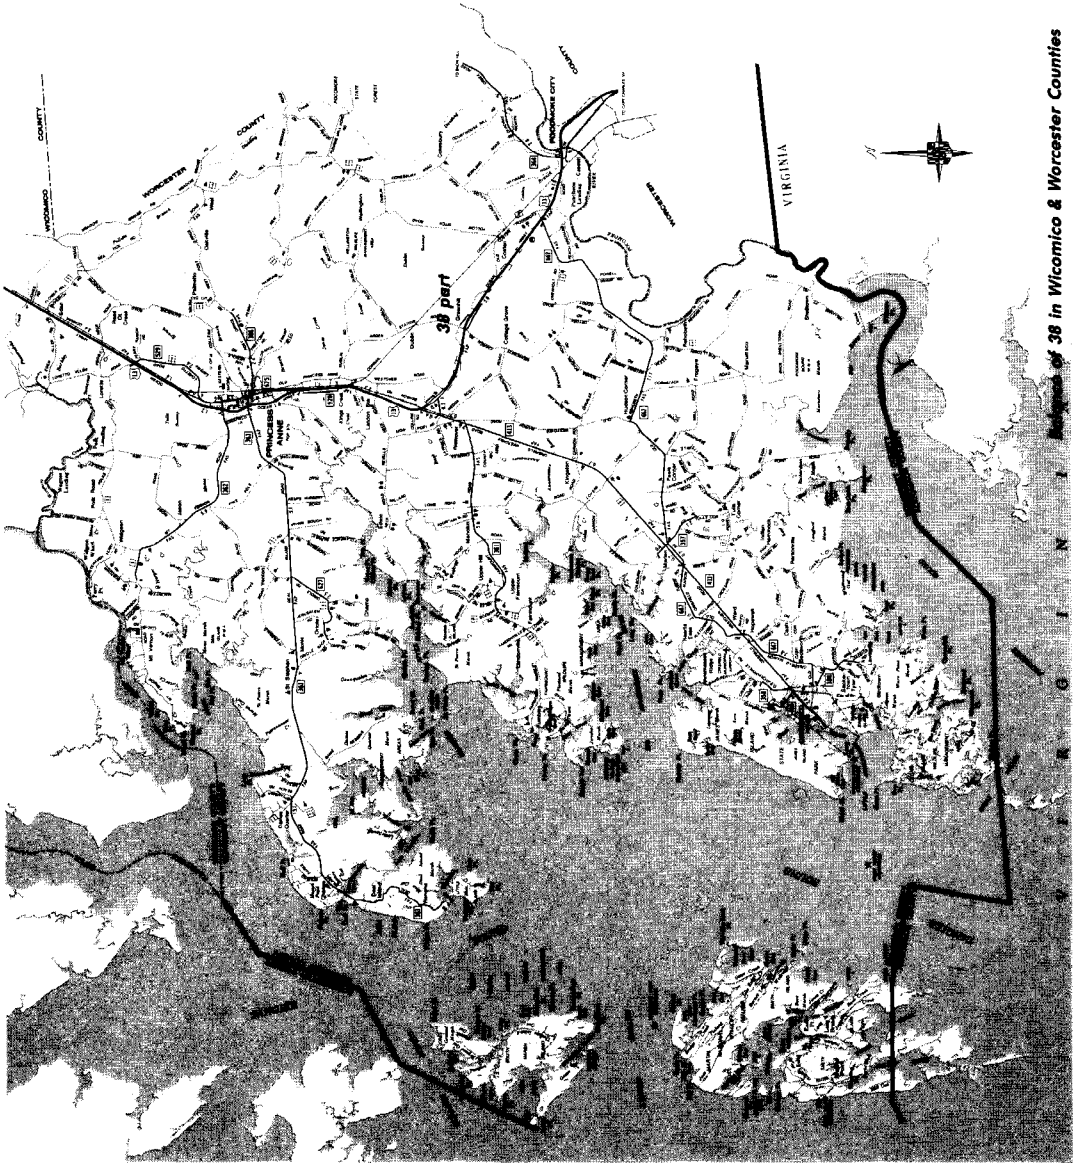

GENERAL HIGHWAY MAP
**SOMERSET
COUNTY**
MARYLAND

PREPARED BY THE
DEPARTMENT OF TRANSPORTATION
STATE HIGHWAY ADMINISTRATION

IN COOPERATION WITH THE
U.S. DEPARTMENT OF TRANSPORTATION
FEDERAL HIGHWAY ADMINISTRATION
DISTRICT OFFICE PREPARED BY THE
MARYLAND OFFICE OF STATE PLANNING
MAP SCALE
1:100,000

1982

LAMBERT CONFORMAL CONIC PROJECTION

Map of 38 in Wilcomico & Worcester Counties