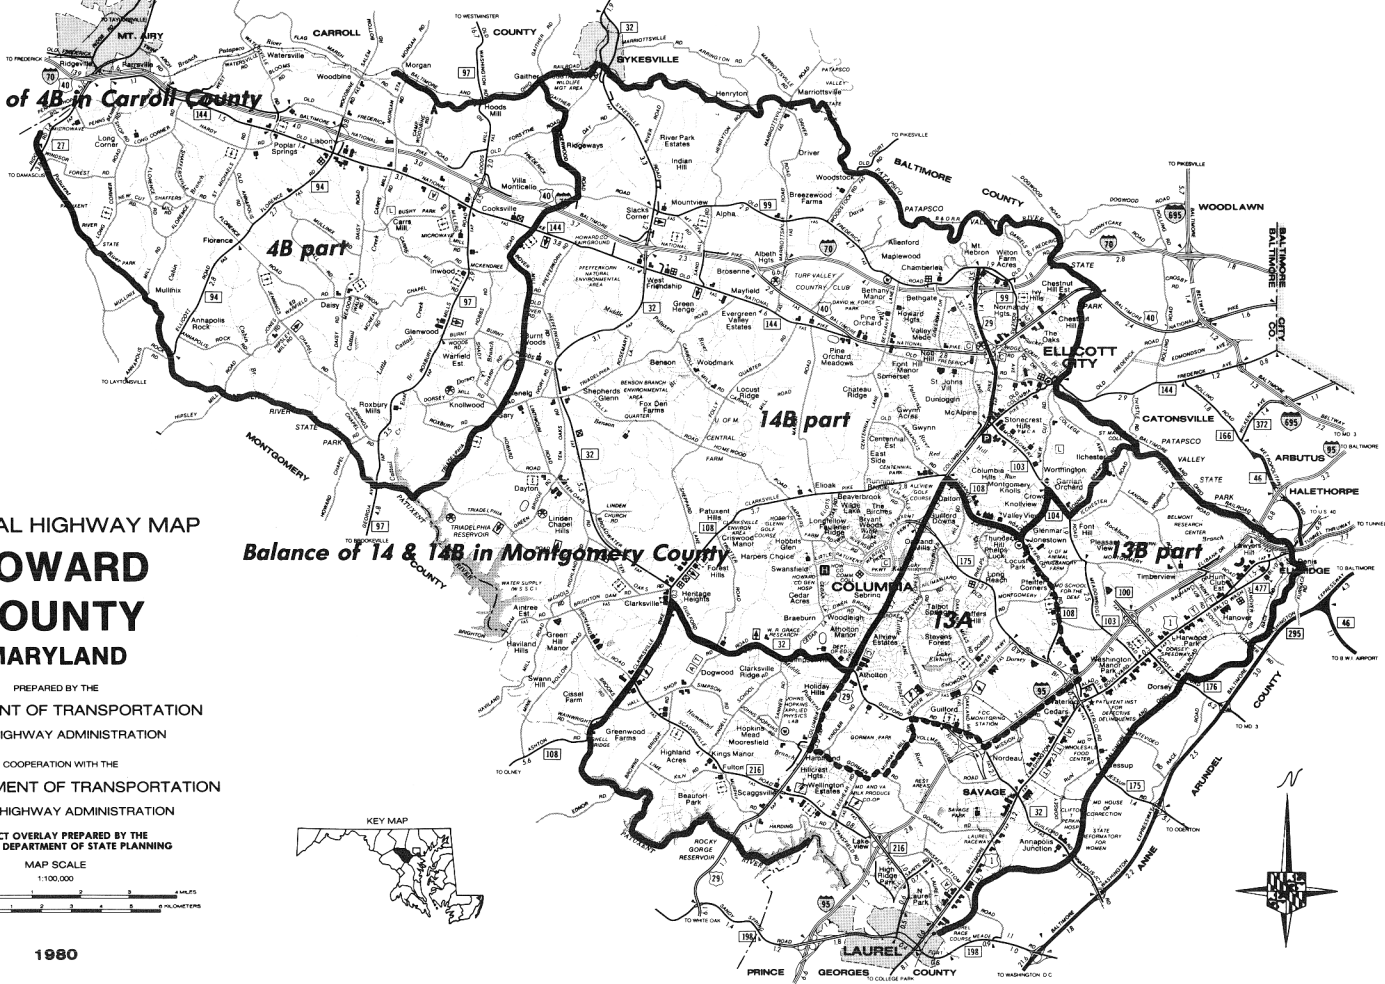

Balance of 4 in Carroll & Frederick Counties

Balance of 4B in Carroll County

Balance of 14 & 14B in Montgomery County

GENERAL HIGHWAY MAP
HOWARD COUNTY
MARYLAND

PREPARED BY THE
DEPARTMENT OF TRANSPORTATION
STATE HIGHWAY ADMINISTRATION
IN COOPERATION WITH THE
U.S. DEPARTMENT OF TRANSPORTATION
FEDERAL HIGHWAY ADMINISTRATION

DISTRICT OVERLAY PREPARED BY THE
MARYLAND DEPARTMENT OF STATE PLANNING
MAP SCALE
1:100,000

1980

LAMBERT CONFORMAL CONIC PROJECTION

Balance of 13 & 13B in Prince George's County

Legislative Districts / 71