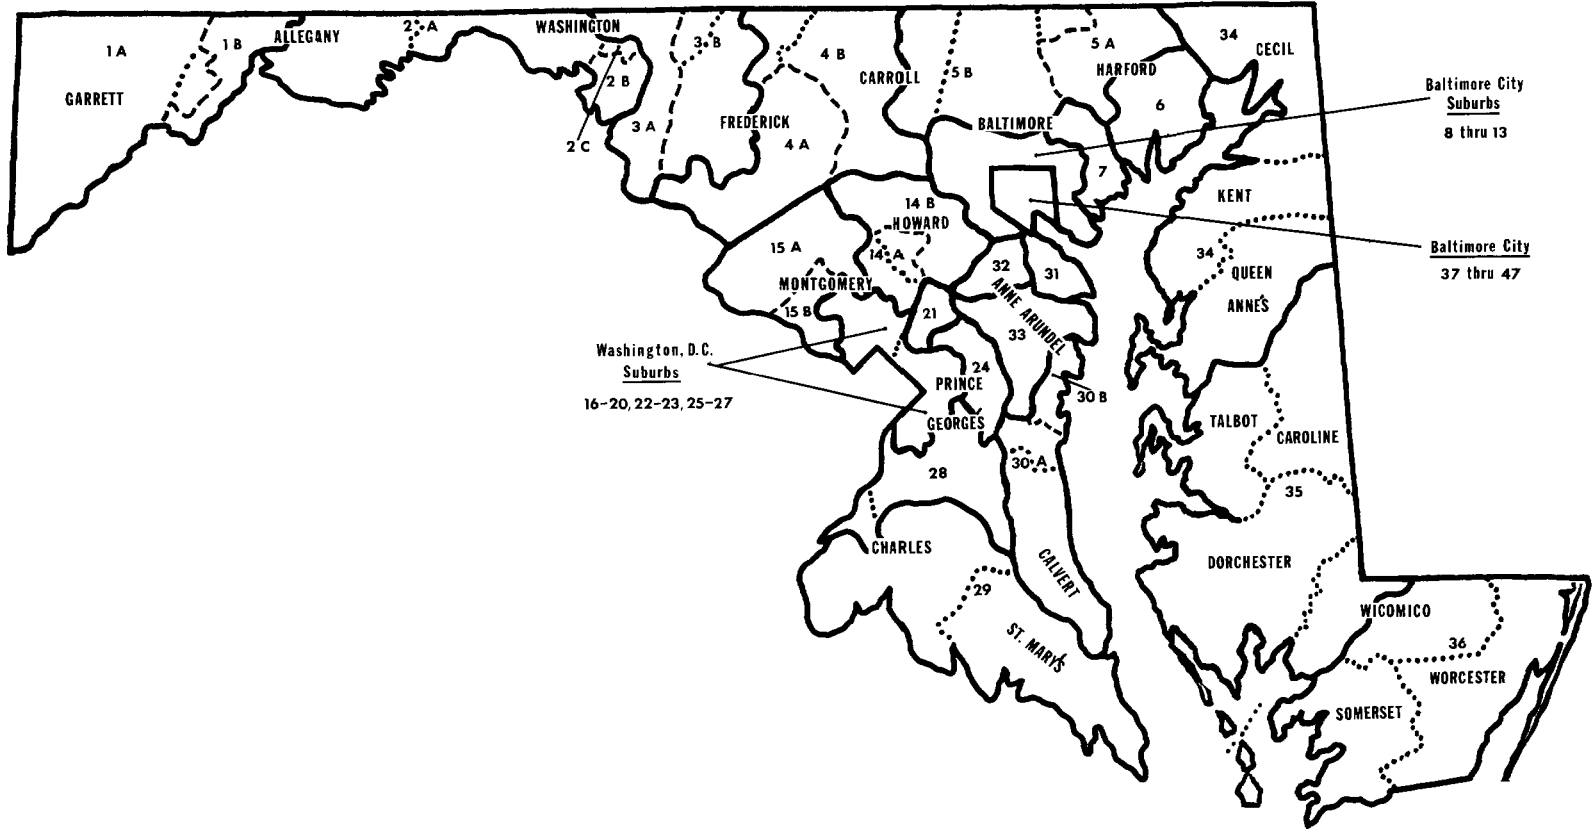

STATE LEGISLATIVE DISTRICTS

Baltimore City
Suburbs
8 thru 13

Baltimore City
37 thru 47

Washington, D.C.
Suburbs
16-20, 22-23, 25-27