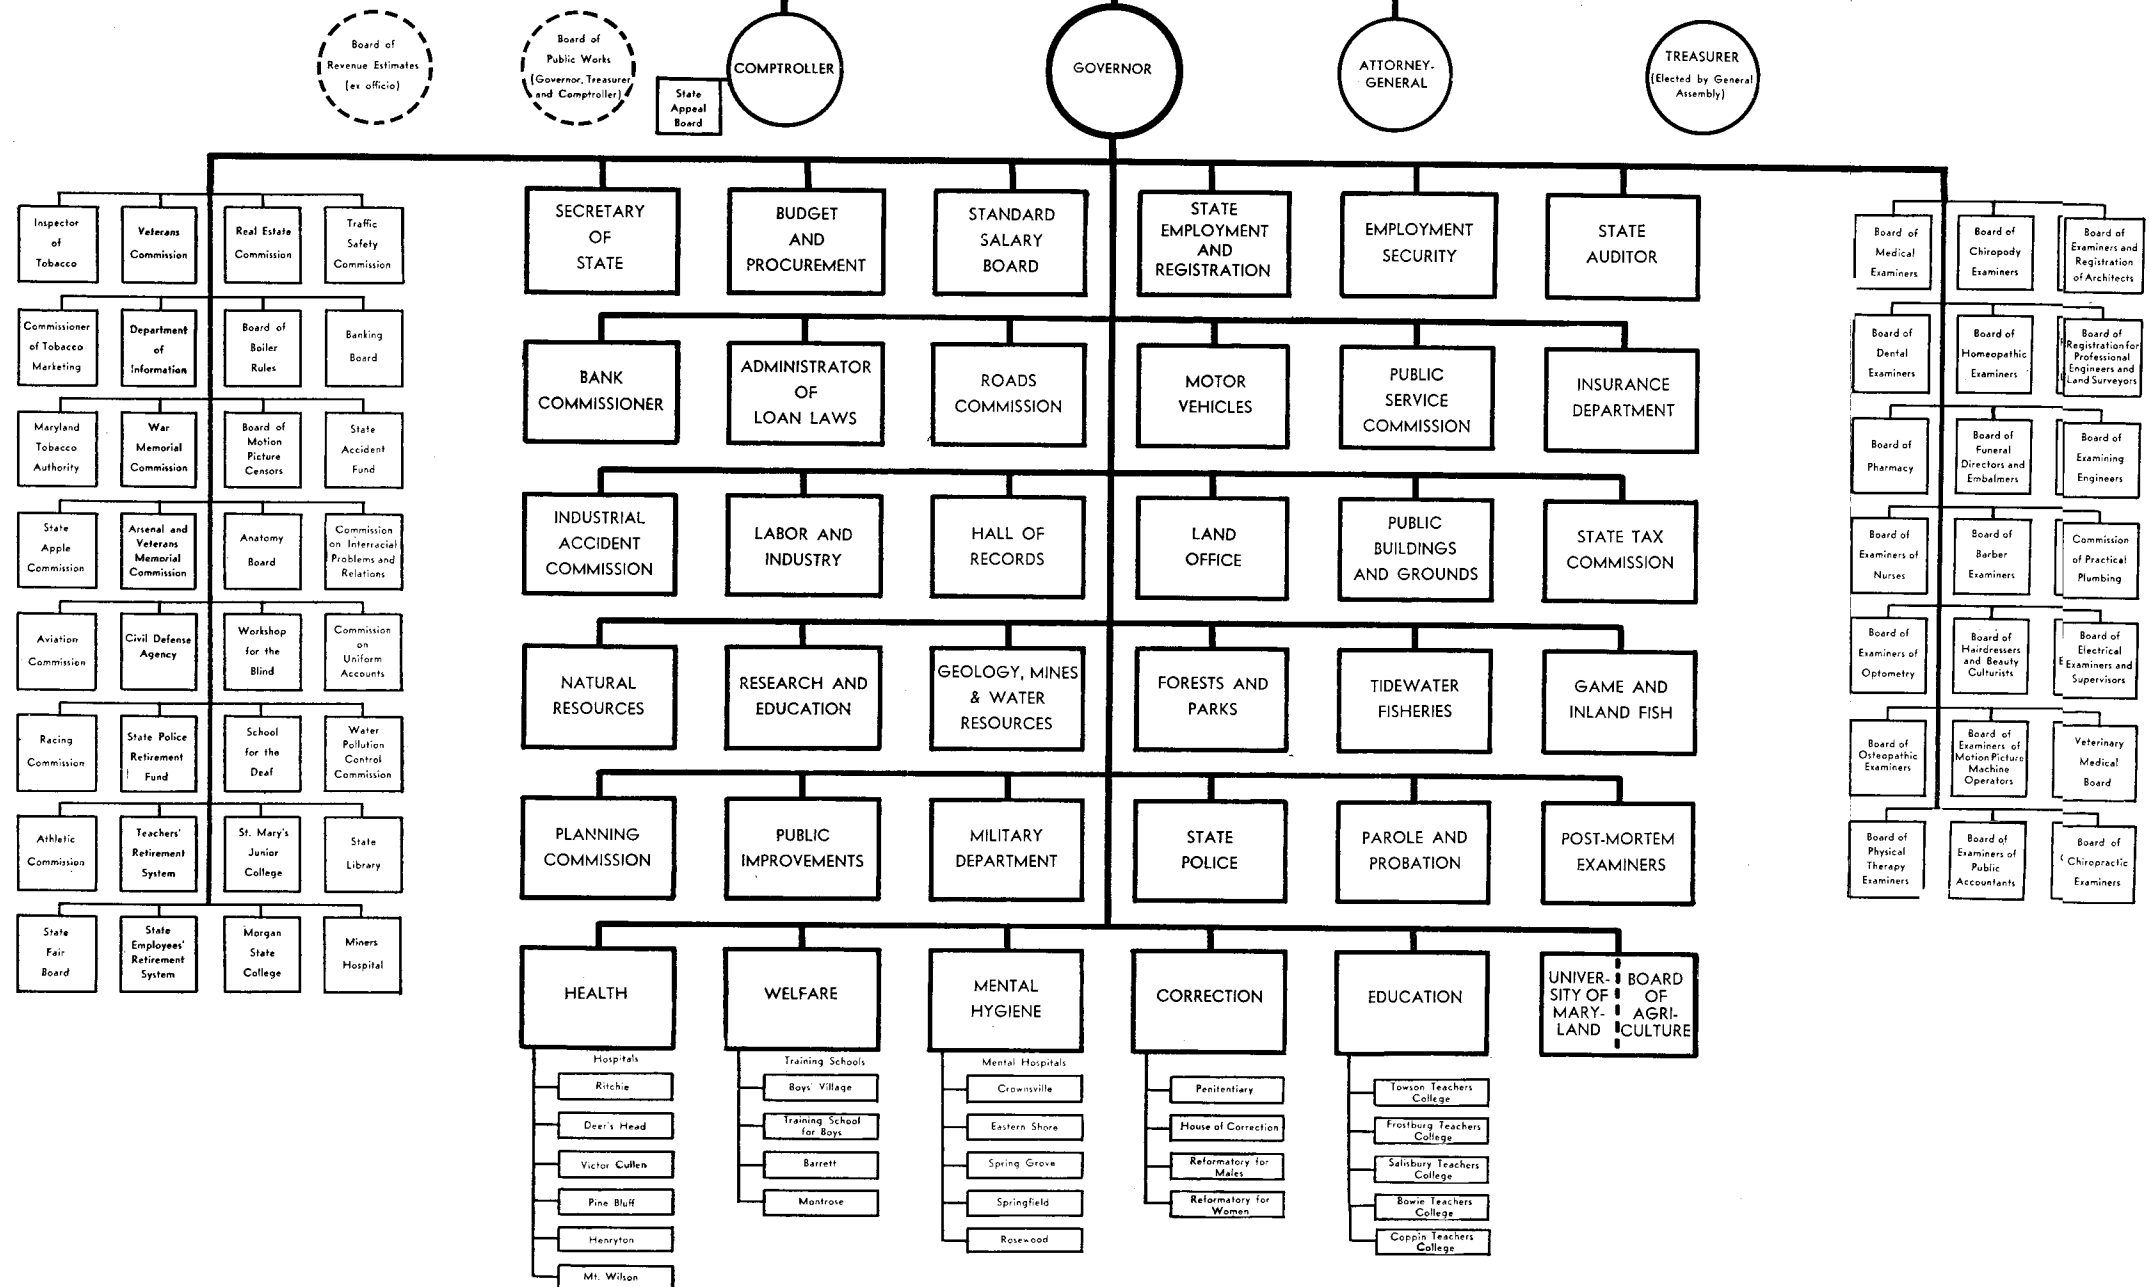

ORGANIZATION OF MARYLAND STATE GOVERNMENT

EXECUTIVE BRANCH

VOTERS OF MARYLAND

JUDICIAL BRANCH

VOTERS OF CIRCUITS

LEGISLATIVE BRANCH

VOTERS OF MARYLAND

*Consists of five Judges: One from each of the First, Second and Third Appellate Judicial Circuits and two from the Fourth.
 First Appellate Judicial Circuit: Caroline, Cecil, Dorchester, Kent, Queen Anne's, Somerset, Talbot, Wicomico, Worcester
 Second Appellate Judicial Circuit: Anne Arundel, Baltimore, Calvert, Charles, Harford, Prince George's, St. Mary's
 Third Appellate Judicial Circuit: Allegany, Carroll, Frederick, Garrett, Howard, Montgomery, Washington
 Fourth Appellate Judicial Circuit: Baltimore City