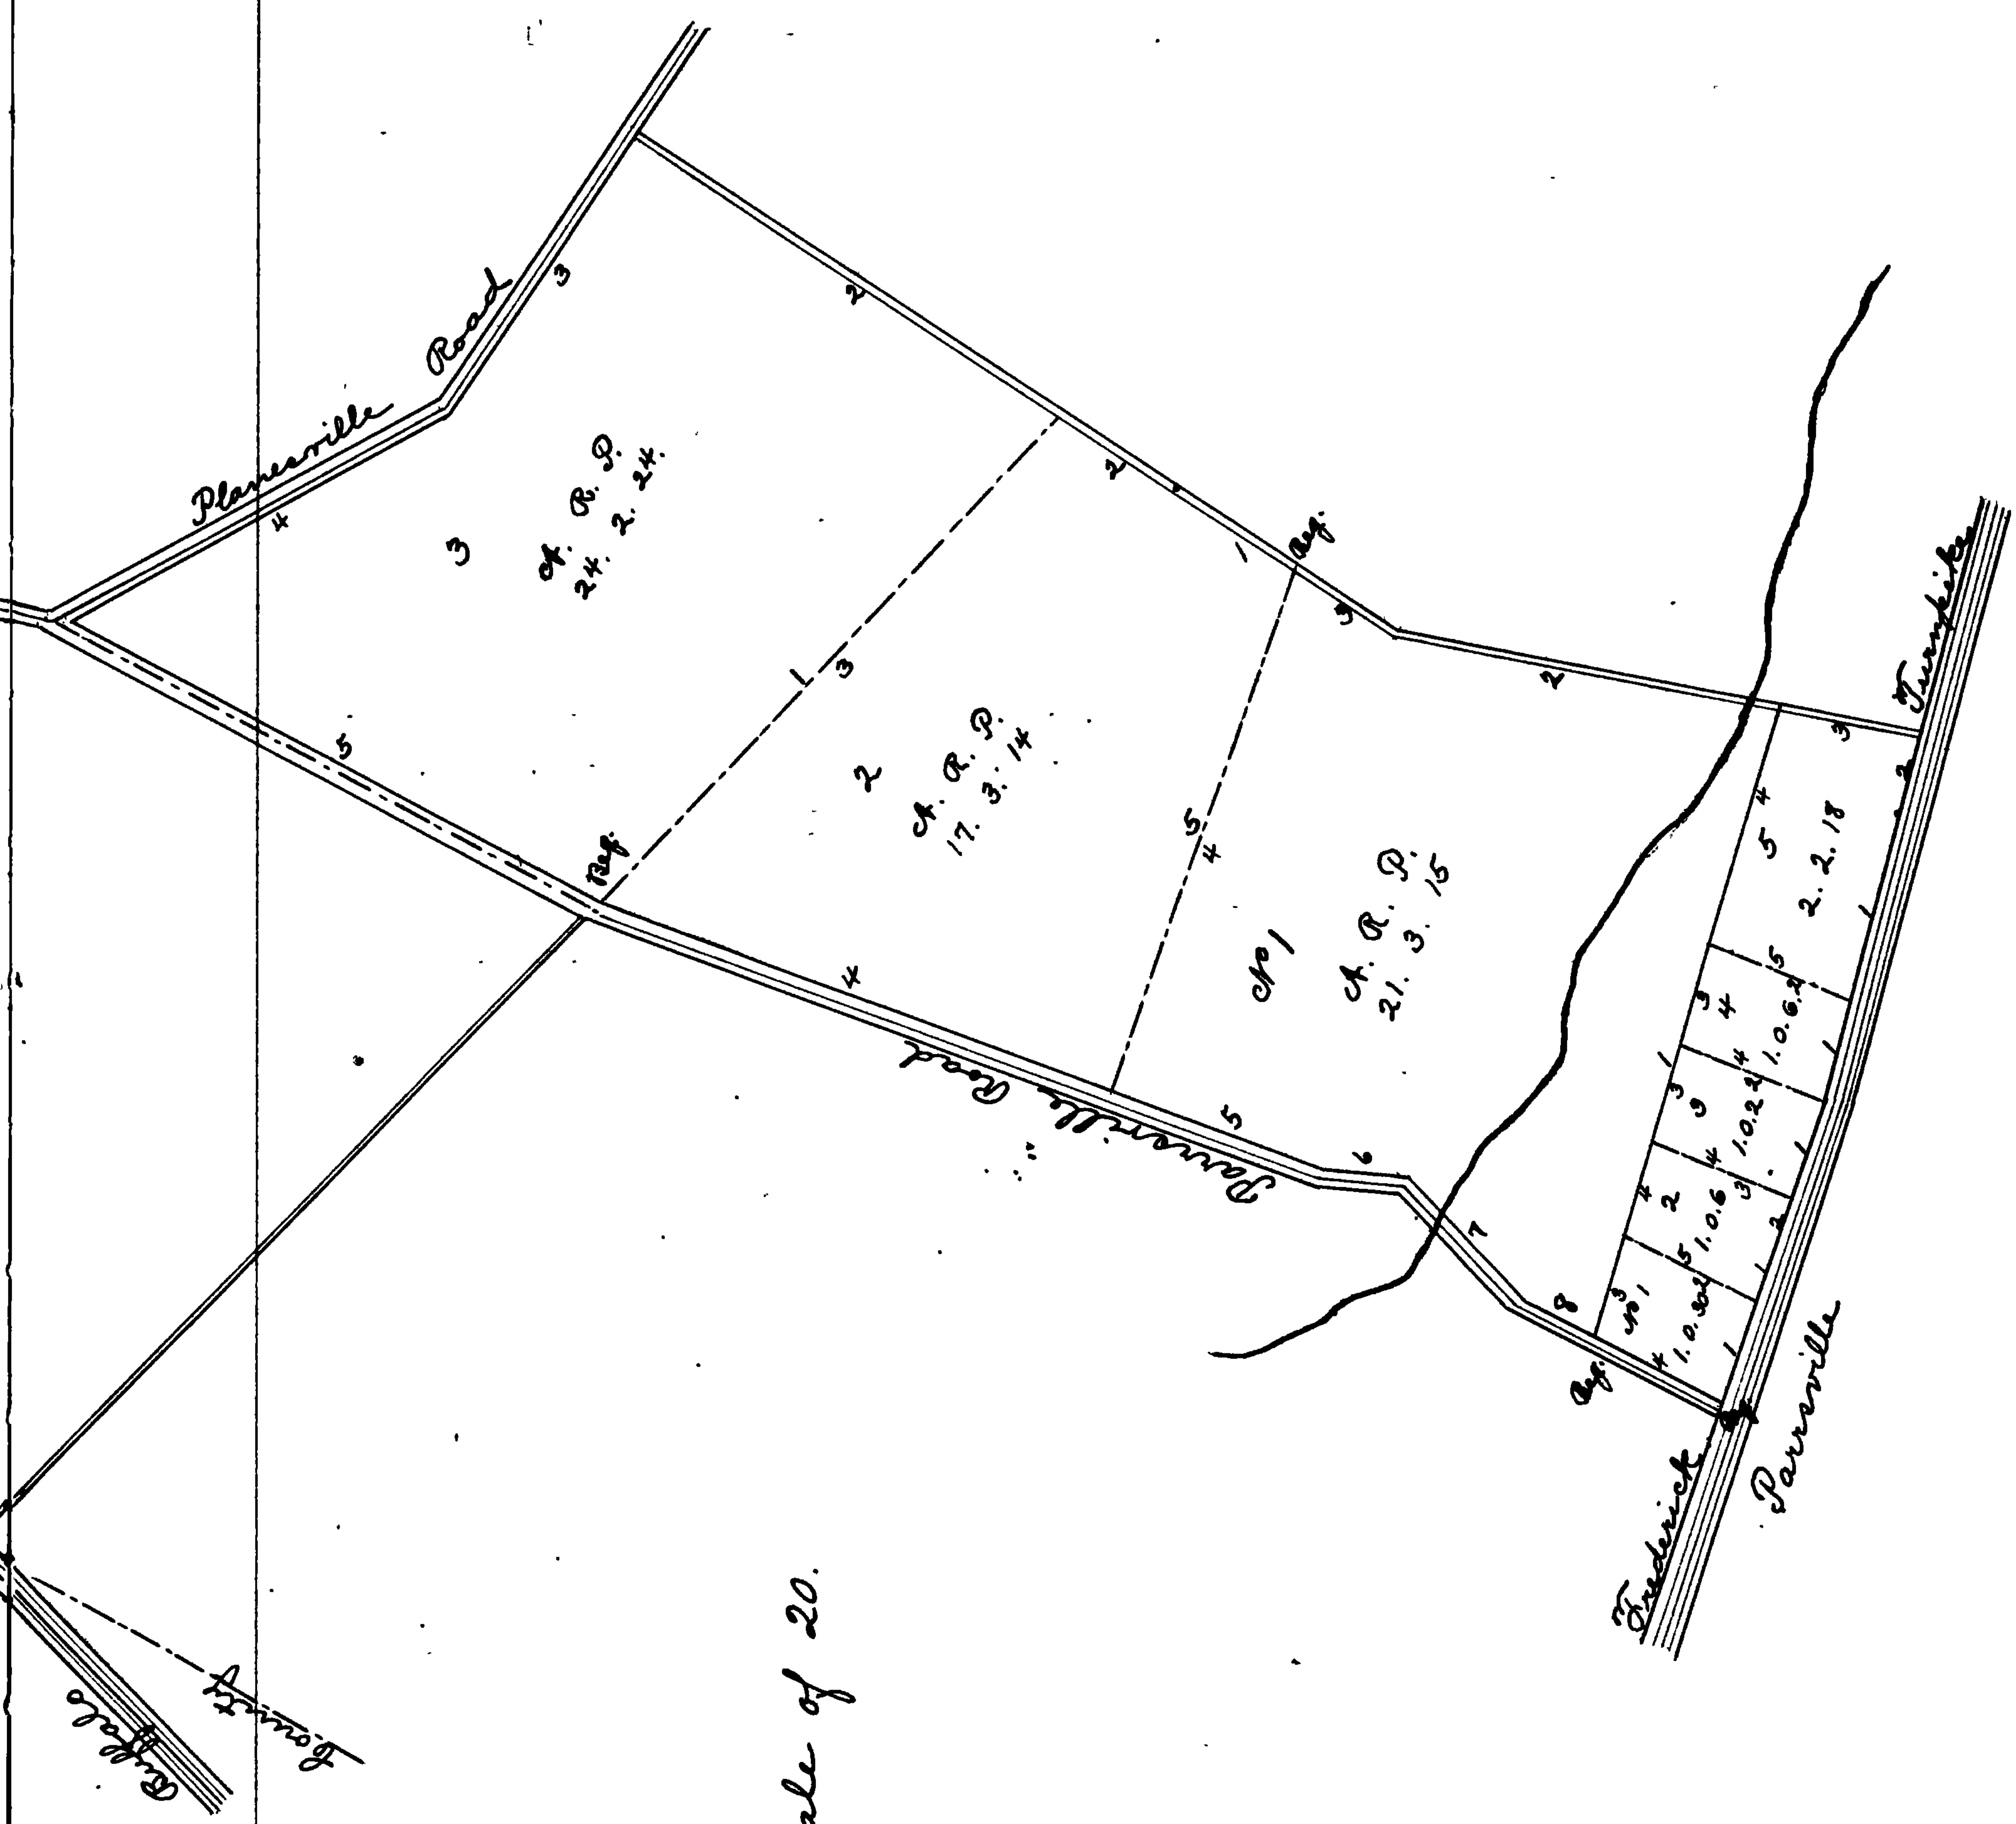

Areas of the several lots at and adjoining the "Mount Airy" R.R. Station on the B. & O. R.R. as follows.

No.	Area	sq. ft.	sq. per acre	Store
1	-	13280		
2	-	9475		
3	-	10441		
4	-	97		
5	-	56		
6	-	92		
7	-	62		
8	-	44		
9	-	42		
10	-	45		

Wm. A. Wampler
Sept. 27th 1884.

Scale of 20.