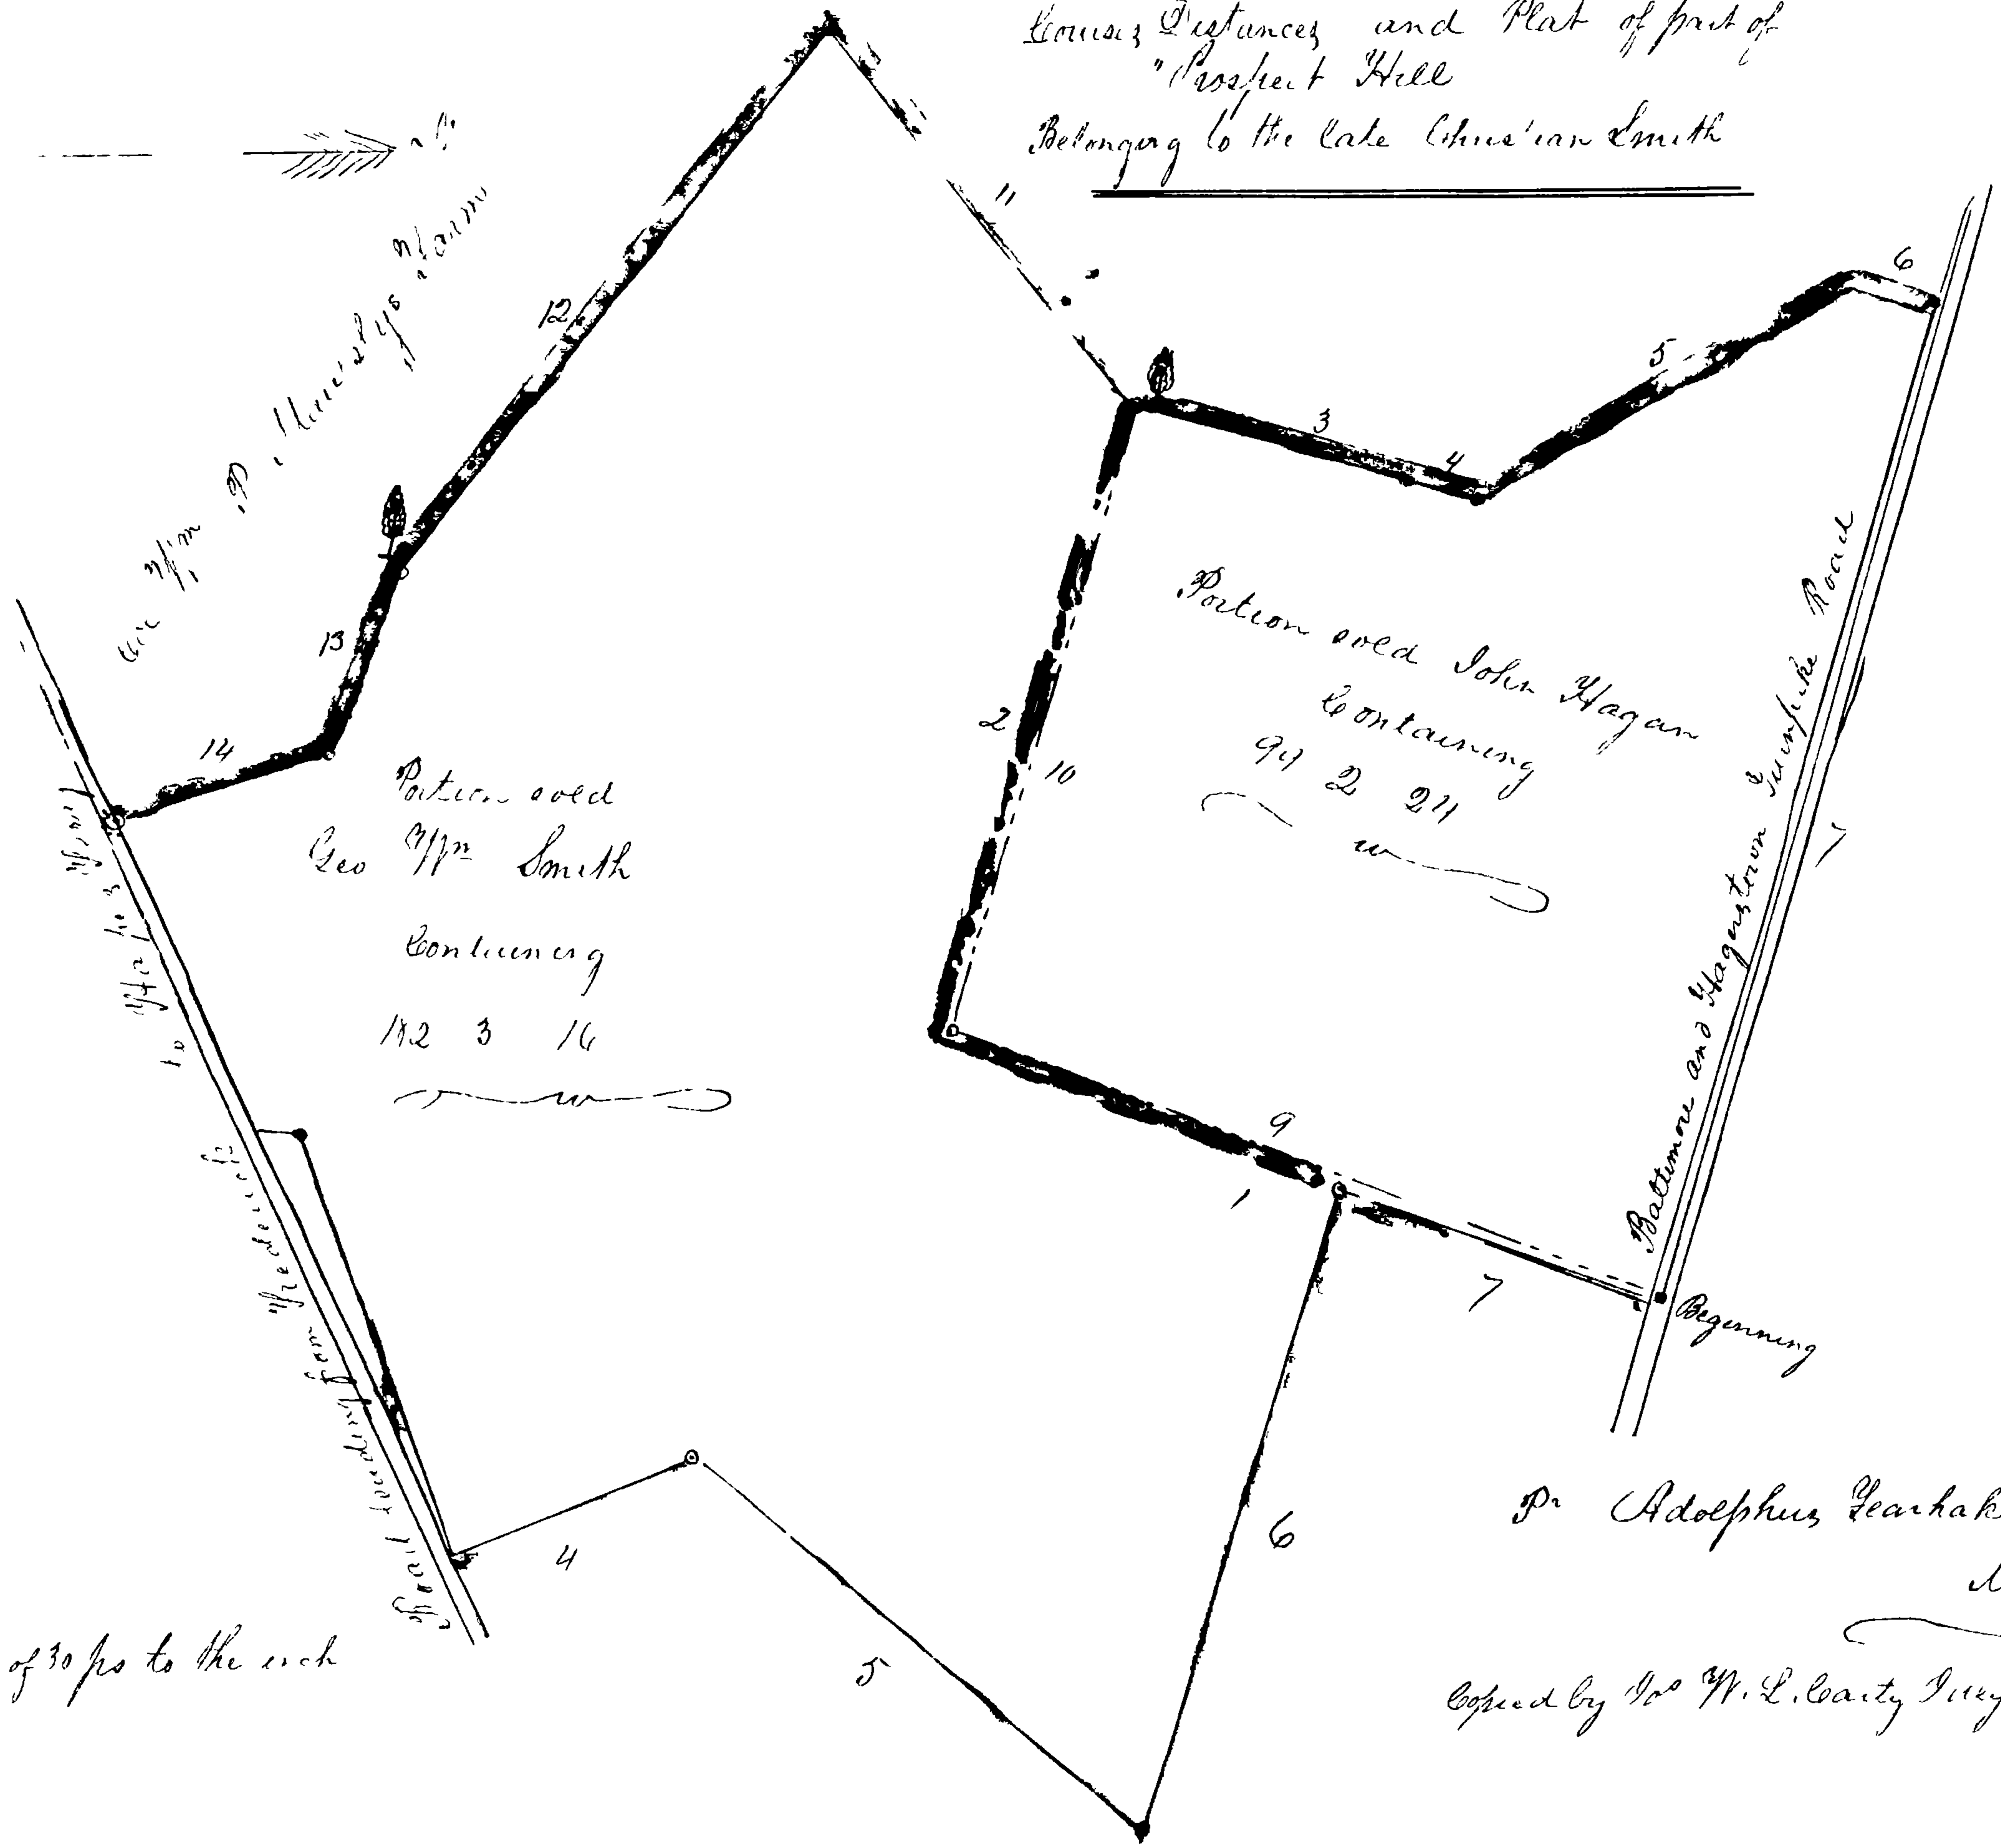

House Distances and Plat of part of  
 "Prospect Hill"  
 Belonging to the late Christian Smith

Partion sold  
 Geo Wm Smith  
 Containing  
 182 3 16

Partion sold John Hagan  
 Containing  
 99 2 21

Baltimore and Maguerton Turnpike Road  
 Beginning

Scale of 30 fs to the inch

Pr Adolphus Yearhake Junr  
 March 1859

Copied by Wm L. Carty July 31st 1859