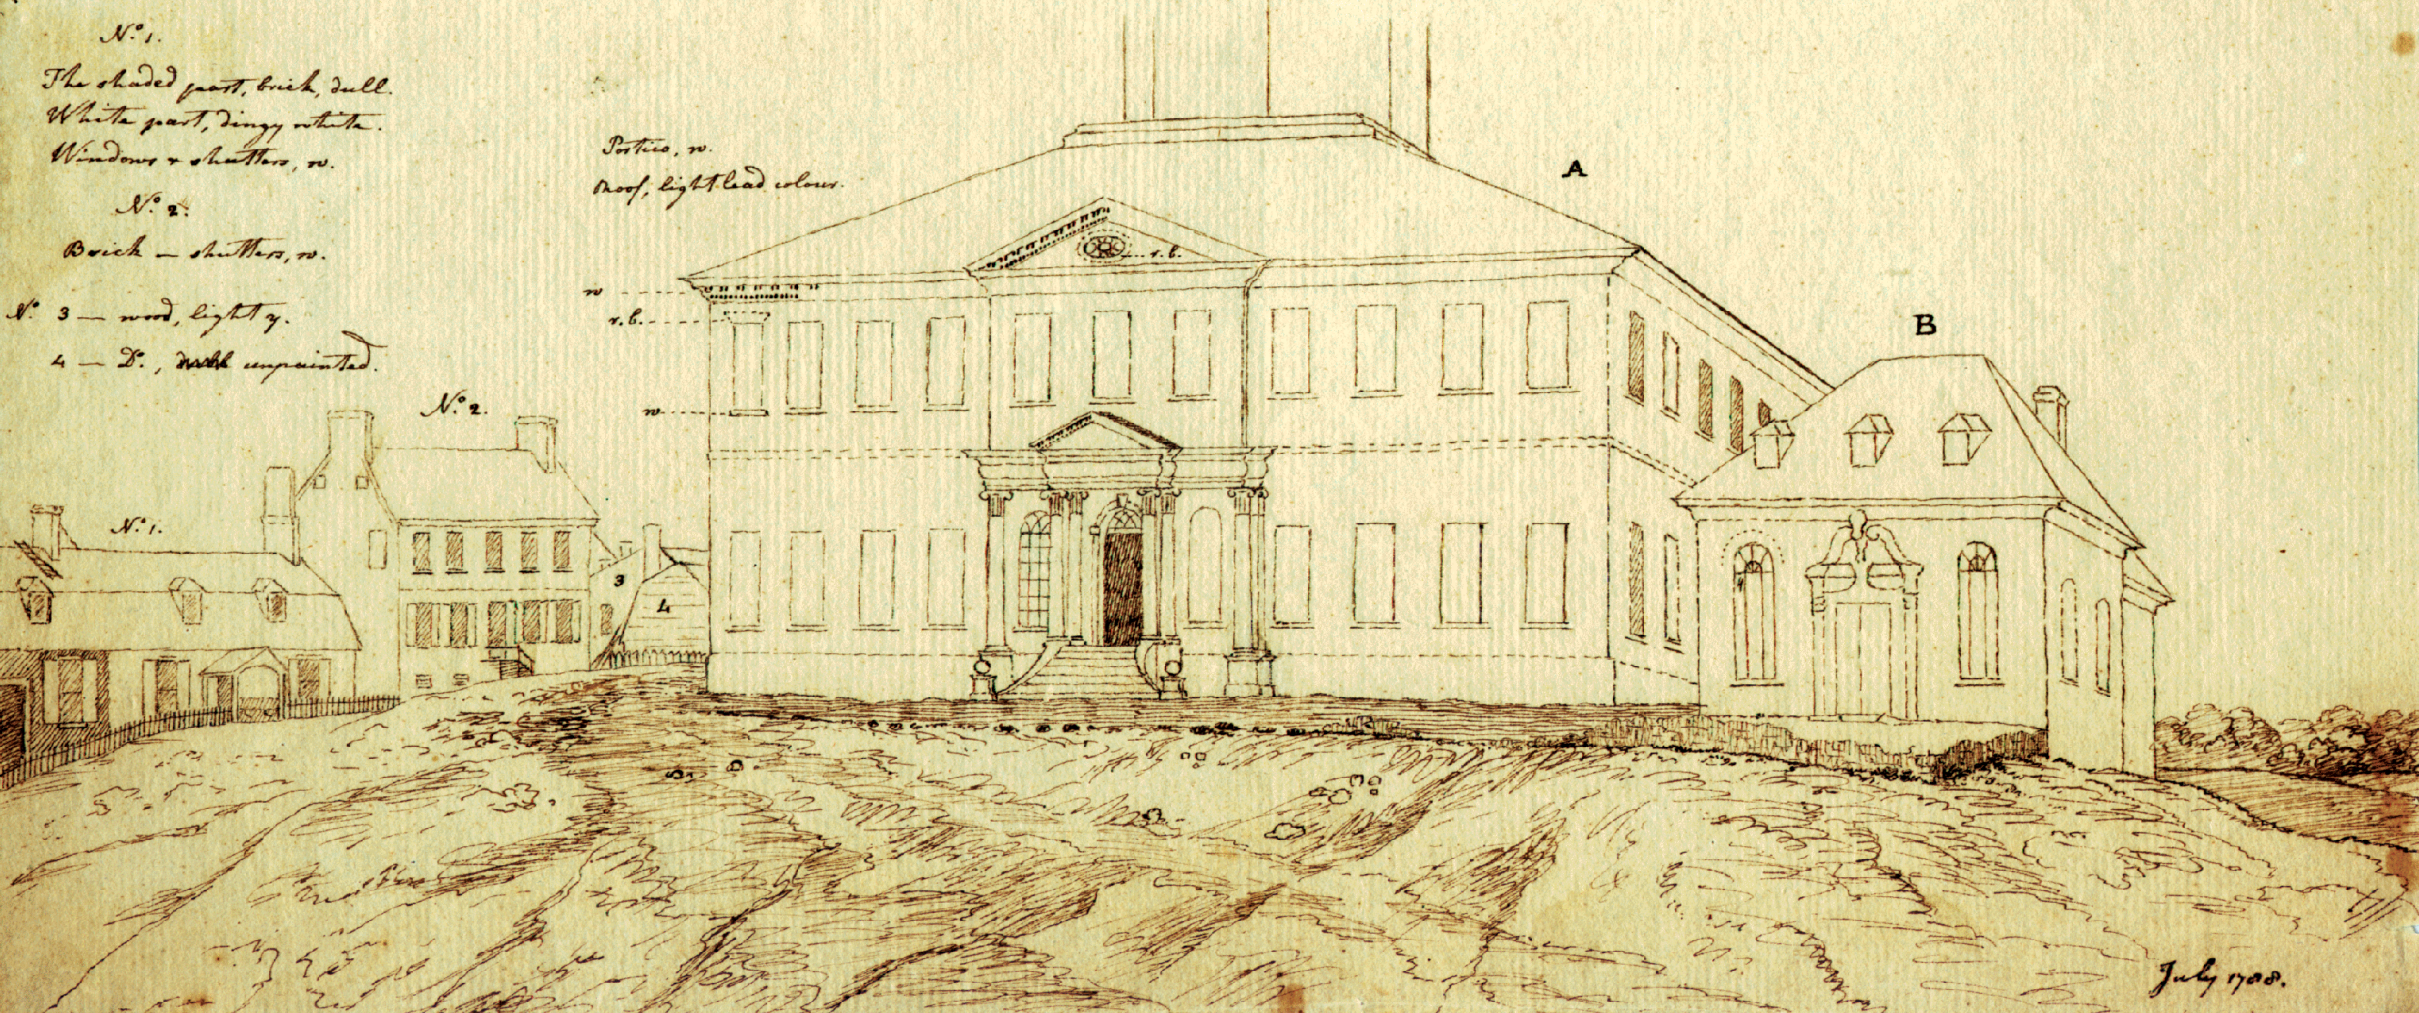

Stadt-house, at Annapolis.

The Front faces the Bay, to the West & East.

g — quilt.
 4 — green.
 † — pilasters around the arches white
 w — white.
 s — Straw colour.
 p — along these edges a narrow
 streak of white.
 Windows w.
 b — dark lead colour.
 Dome, D.
 r — red brick.
 2 — light lead colour.

East →

July 1788.

A, *Stadt-house, at Annapolis.*
 B, *The Dome.*

No. 1.
 The shaded part, brick, dull.
 White part, dingy white.
 Windows & shutters, w.

No. 2.
 Brick - shutters, w.

No. 3 - wood, light y.
 4 - B., wall unpainted.

Portico, w.
 Roof, light lead colour.

No. 2.

No. 1.

July 1700.

house, at Annapolis.

MsHR D 1051