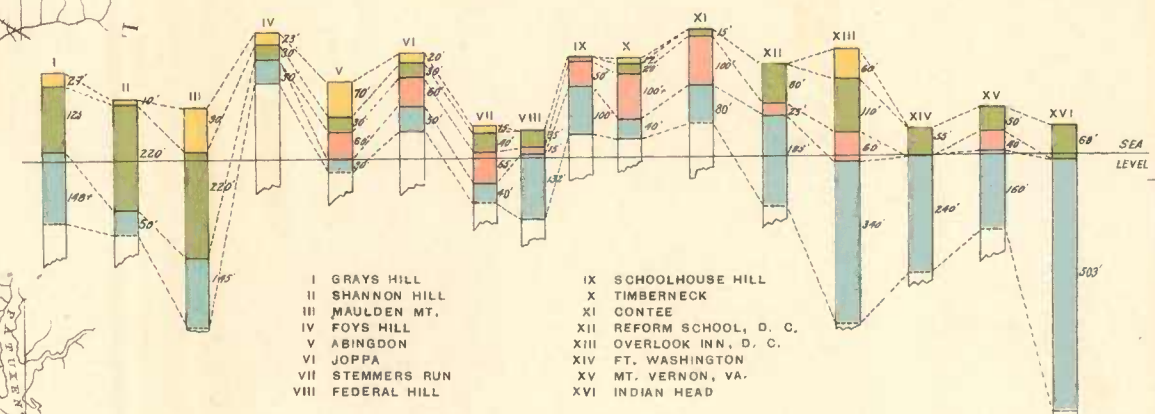

C-D. BURTONSVILLE TO DEVIL'S BRANCH

- I GRAYS HILL
- II SHANNON HILL
- III MAULDEN MT.
- IV FOYS HILL
- V ABINGDON
- VI JOPPA
- VII STEMMEERS RUN
- VIII FEDERAL HILL
- IX SCHOOLHOUSE HILL
- X TIMBERNECK
- XI CONTEE
- XII REFORM SCHOOL, D. C.
- XIII OVERLOOK INN, D. C.
- XIV FT. WASHINGTON
- XV MT. VERNON, VA.
- XVI INDIAN HEAD

LOCAL COLUMNAR SECTIONS

Geology by Arthur Bibbins