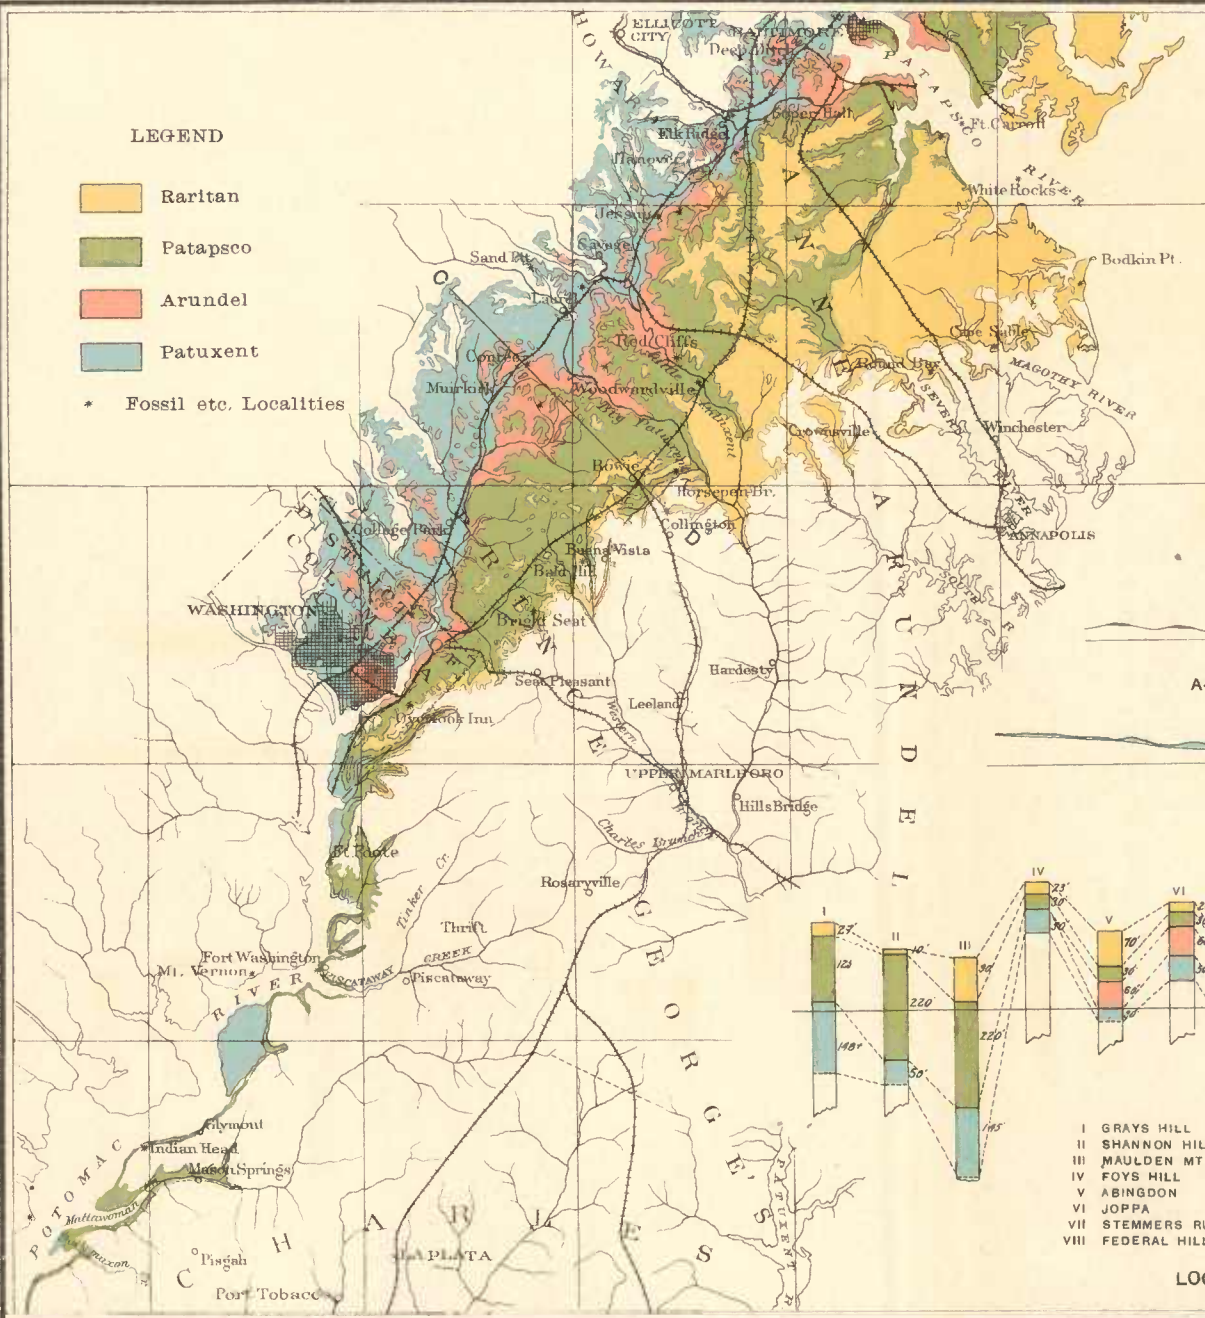

LEGEND

- Raritan
- Patapsco
- Arundel
- Patuxent
- * Fossil etc. Localities

MAP
SHOWING THE AREAL DISTRIBUTION OF
THE FORMATIONS
OF THE
POTOMAC GROUP
IN
MARYLAND

SCALE
8 Miles = 1 Inch
0 5 10

A-B. CHERRY HILL TO CHESAPEAKE AND DELAWARE CANAL

C-D. BURTONSVILLE TO DEVIL'S BRANCH

- I GRAYS HILL
- II SHANNON HILL
- III MAULDEN MT.
- IV FOYS HILL
- V ABINGDON
- VI JOPPA
- VII STEMMEERS RUN
- VIII FEDERAL HILL
- IX SCHOOLHOUSE HILL
- X TIMBERNECK
- XI CONTEE
- XII REFORM SCHOOL, D. C.
- XIII OVERLOOK INN, D. C.
- XIV FT. WASHINGTON
- XV MT. VERNON, VA.
- XVI INDIAN HEAD

LOCAL COLUMNAR SECTIONS

Geology by Arthur Bibbins