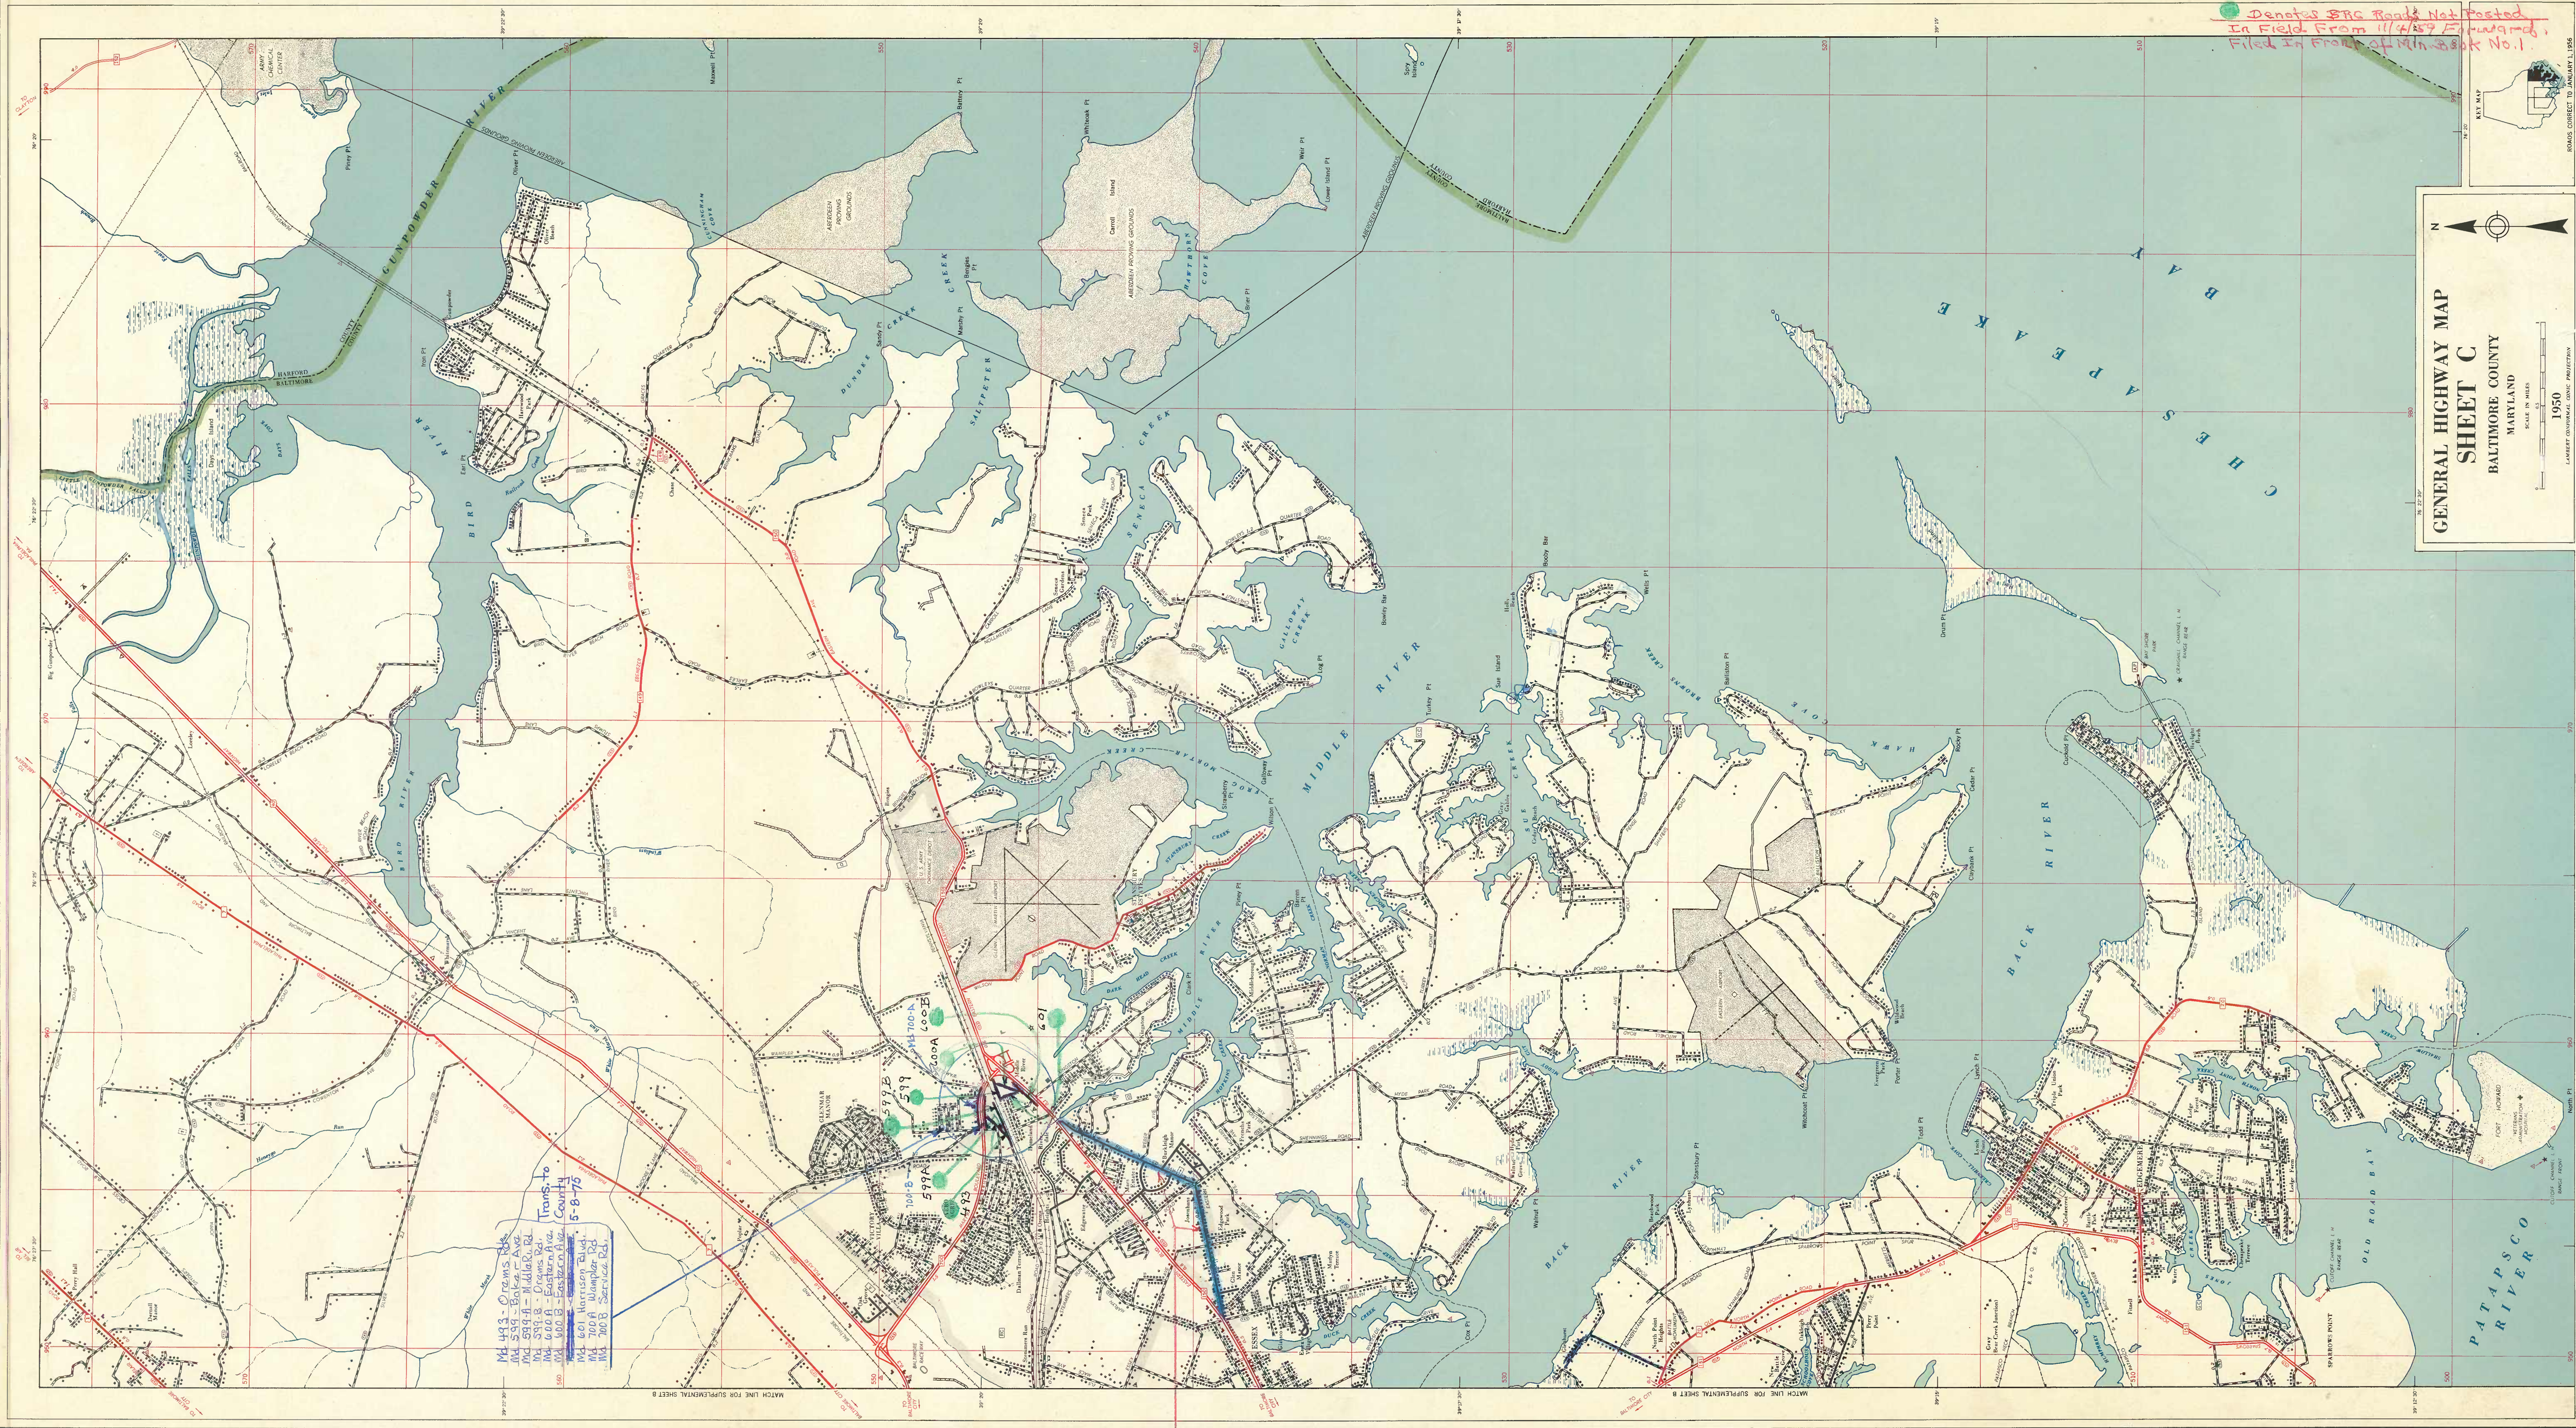

Denotes BRG Roads Not Posted
In Field From 11/1/49 to 1/1/50
Filed In Front of M.H. Book No. 1

GENERAL HIGHWAY MAP
SHEET C
BALTIMORE COUNTY
MARYLAND

SCALE IN MILES
1950
LAMBERT GRAPHICAL CONC. PROJECTION

KEY MAP

Trans. to
County
5-8-70

MD 493 - Crems Rd.
MD 539 - Baker Ave.
MD 593 - Middle Rd.
MD 600 A - Eastern Ave.
MD 600 B - Eastern Ave.
MD 601 Harrison Blvd.
MD 700 A - Wampler Dr.
MD 700 B - Wampler Dr.