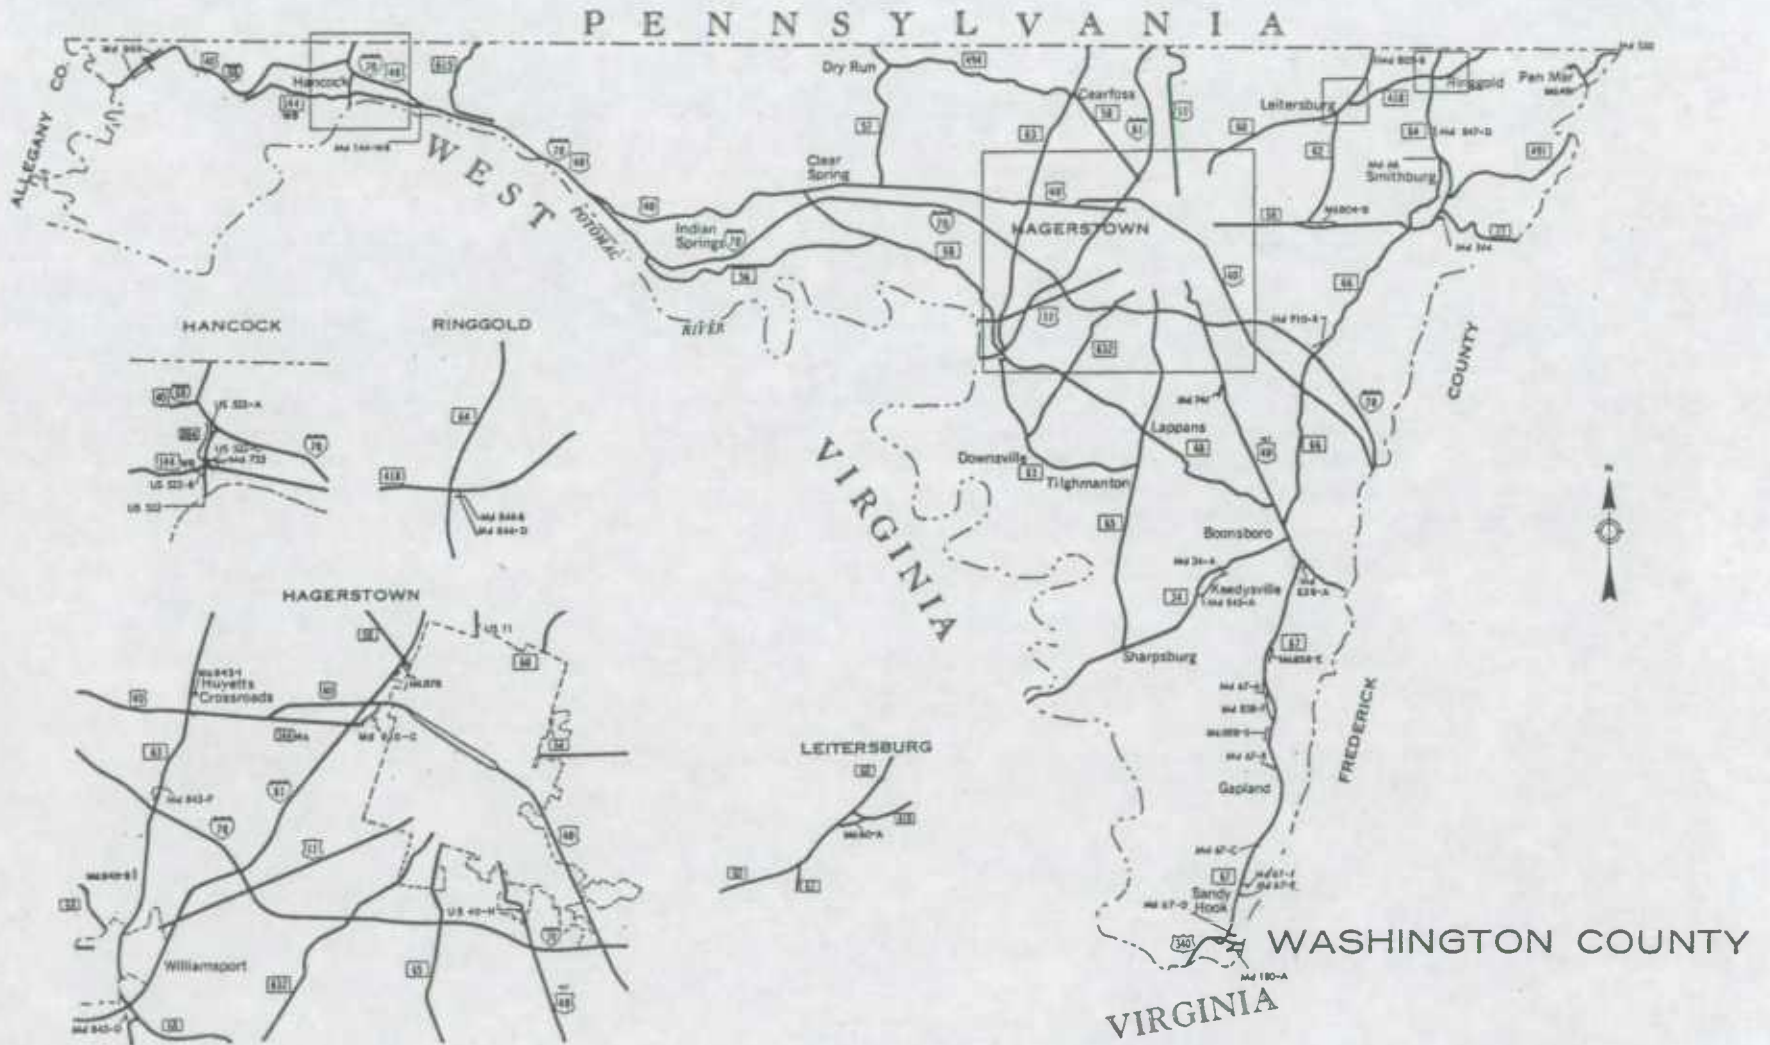

CHESAPEAKE

BAY

ANNE ARUNDEL COUNTY

PENNSYLVANIA

BALTIMORE COUNTY

JUNE 19973

BALTIMORE
COUNTY

CALVERT COUNTY

QUEEN ANNES COUNTY

ST. MARYS COUNTY

SOMERSET COUNTY

TALBOT COUNTY

WICOMICO COUNTY

WORCESTER COUNTY

BALTIMORE CITY

JUNE 1997 24