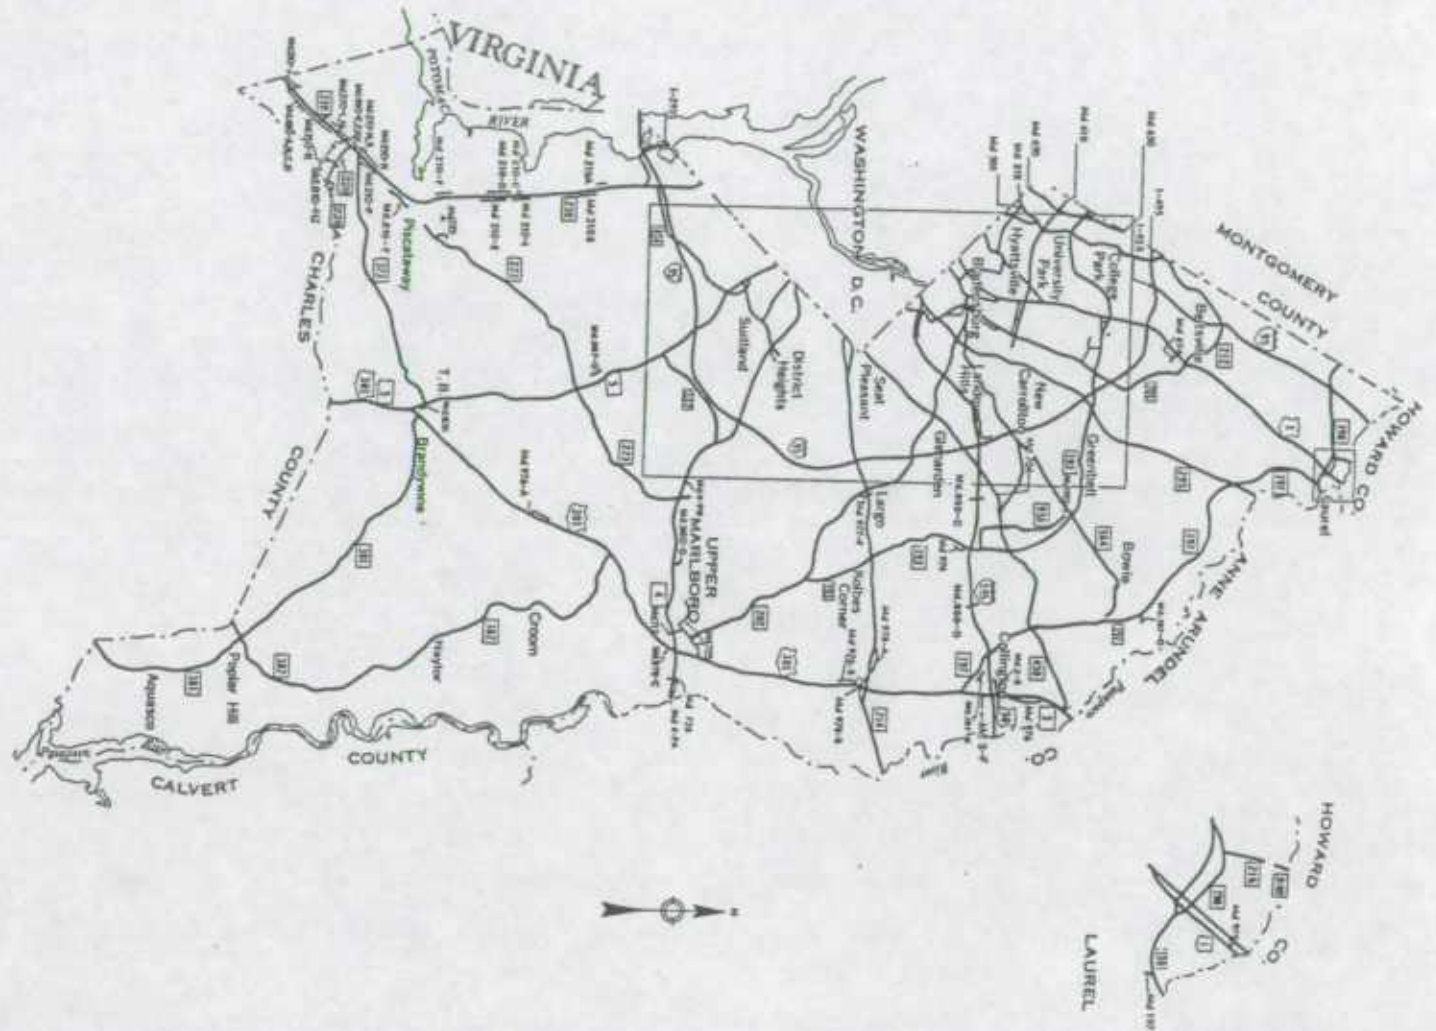

CHESAPEAKE

BAY

ANNE ARUNDEL COUNTY

PENNSYLVANIA

BALTIMORE COUNTY

JUNE 19973

BALTIMORE
COUNTY

CALVERT COUNTY

PENNSYLVANIA

HARFORD COUNTY

HOWARD COUNTY

MONTGOMERY COUNTY

WASHINGTON, D.C.

MONTGOMERY COUNTY

PRINCE GEORGES COUNTY

QUEEN ANNES COUNTY

QUEEN ANNES COUNTY

ST. MARYS COUNTY

SOMERSET COUNTY

TALBOT COUNTY

WICOMICO COUNTY

WORCESTER COUNTY

BALTIMORE CITY

JUNE 1997 24