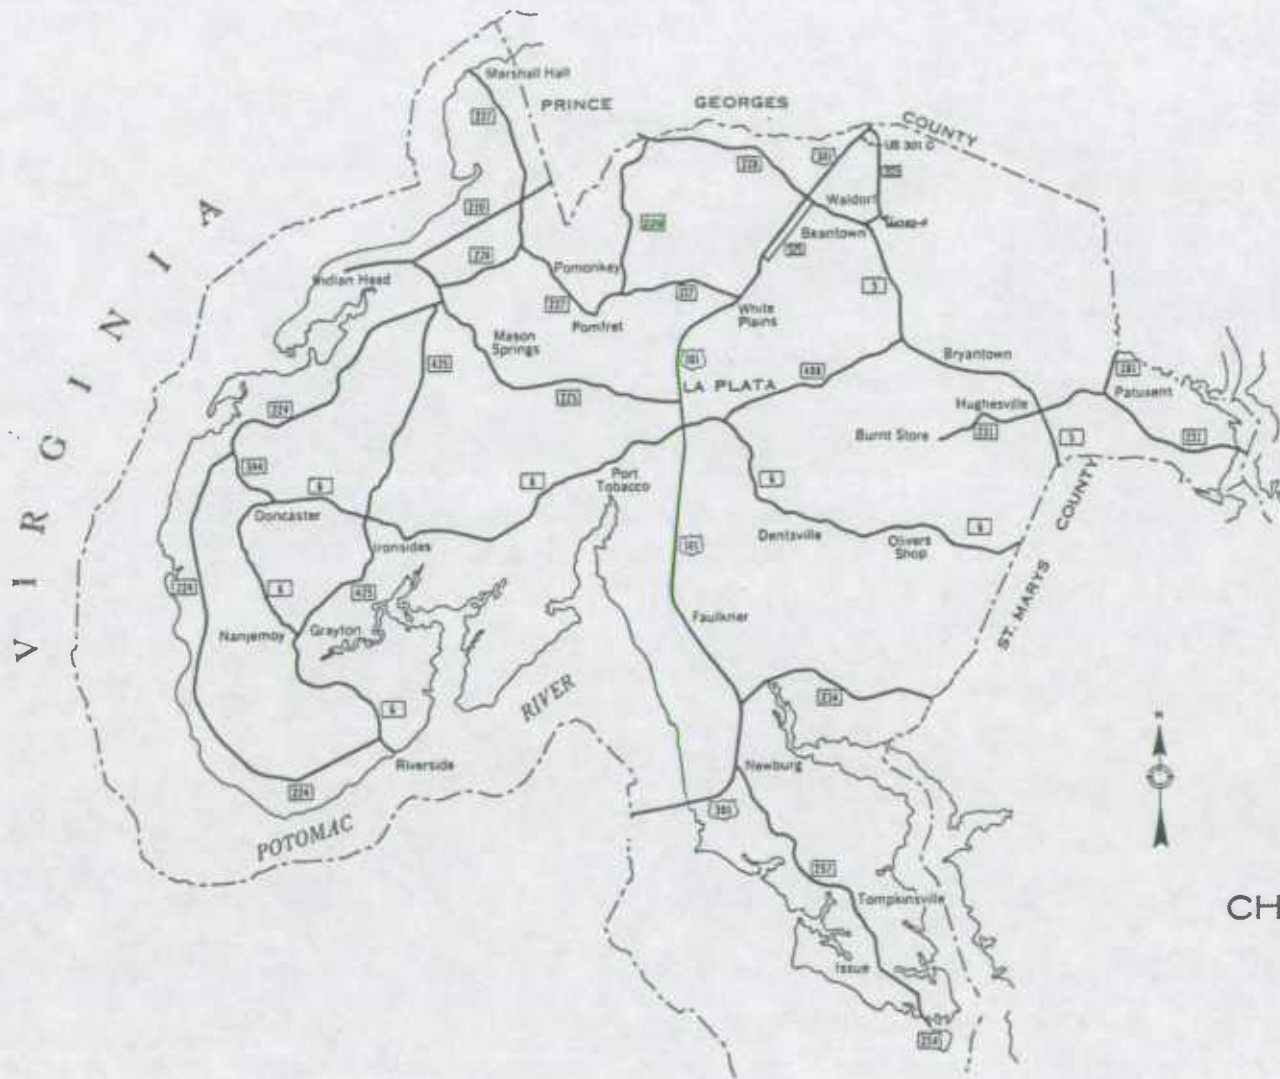

CHESAPEAKE

BAY

ANNE ARUNDEL COUNTY

PENNSYLVANIA

BALTIMORE COUNTY

JUNE 19973

BALTIMORE
COUNTY

CALVERT COUNTY

JUNE 1997 4

CAROLINE COUNTY

PENNSYLVANIA

DELAWARE

CECIL COUNTY

CHARLES COUNTY

DORCHESTER COUNTY

FREDERICK COUNTY

QUEEN ANNES COUNTY

ST. MARYS COUNTY

SOMERSET COUNTY

TALBOT COUNTY

WICOMICO COUNTY

WORCESTER COUNTY

BALTIMORE CITY

JUNE 1997 24