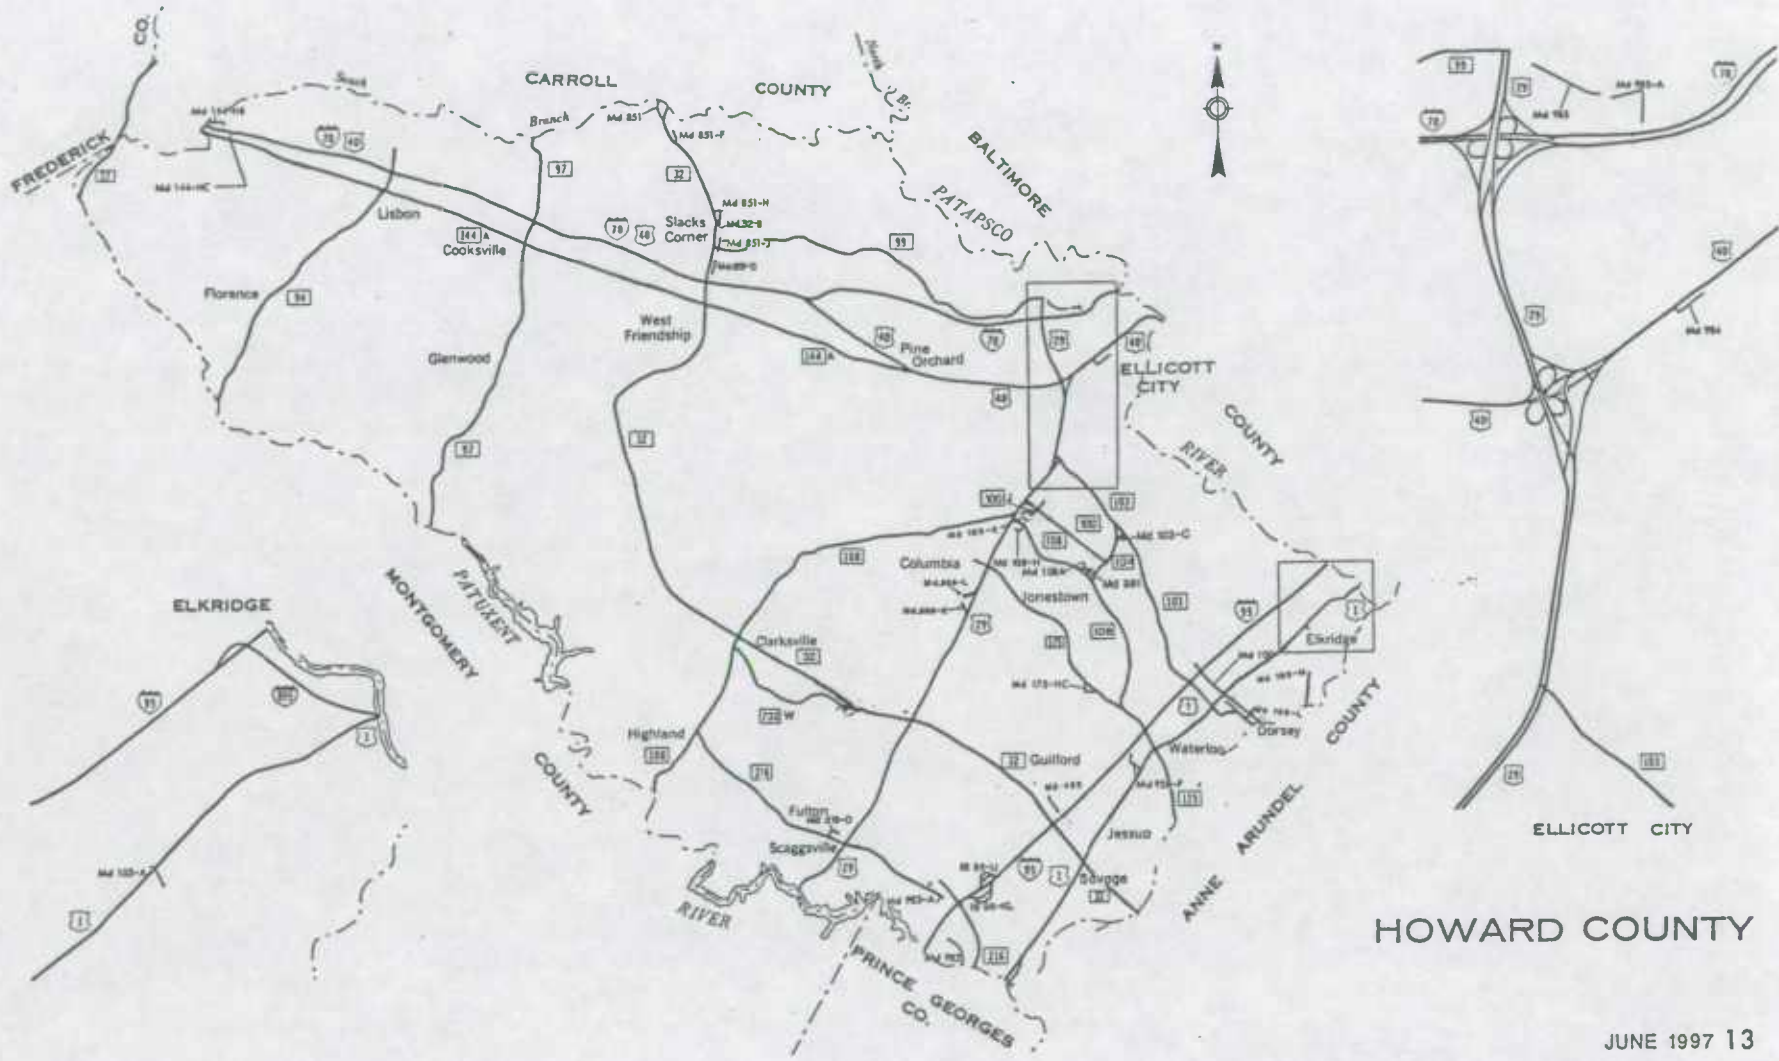

HOWARD COUNTY