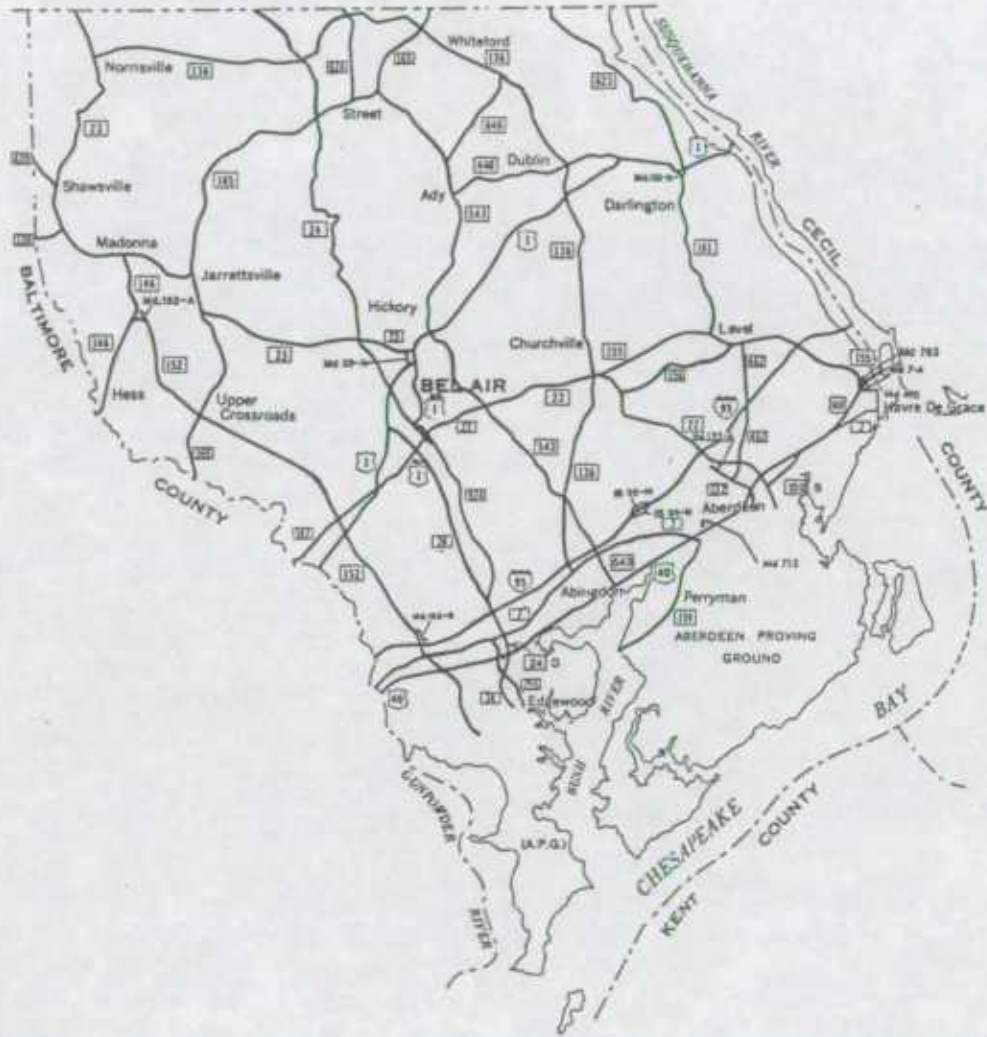

CHESAPEAKE

BAY

ANNE ARUNDEL COUNTY

PENNSYLVANIA

BALTIMORE COUNTY

JUNE 19973

BALTIMORE
COUNTY

CALVERT COUNTY

JUNE 1997 4

CAROLINE COUNTY

PENNSYLVANIA

DELAWARE

CECIL COUNTY

CHARLES COUNTY

DORCHESTER COUNTY

FREDERICK COUNTY

PENNSYLVANIA

HARFORD COUNTY

HOWARD COUNTY

MONTGOMERY COUNTY

WASHINGTON, D.C.

MONTGOMERY COUNTY

PRINCE GEORGES COUNTY

QUEEN ANNES COUNTY

QUEEN ANNES COUNTY

ST. MARYS COUNTY

SOMERSET COUNTY

TALBOT COUNTY

WICOMICO COUNTY

WORCESTER COUNTY

BALTIMORE CITY

JUNE 1997 24