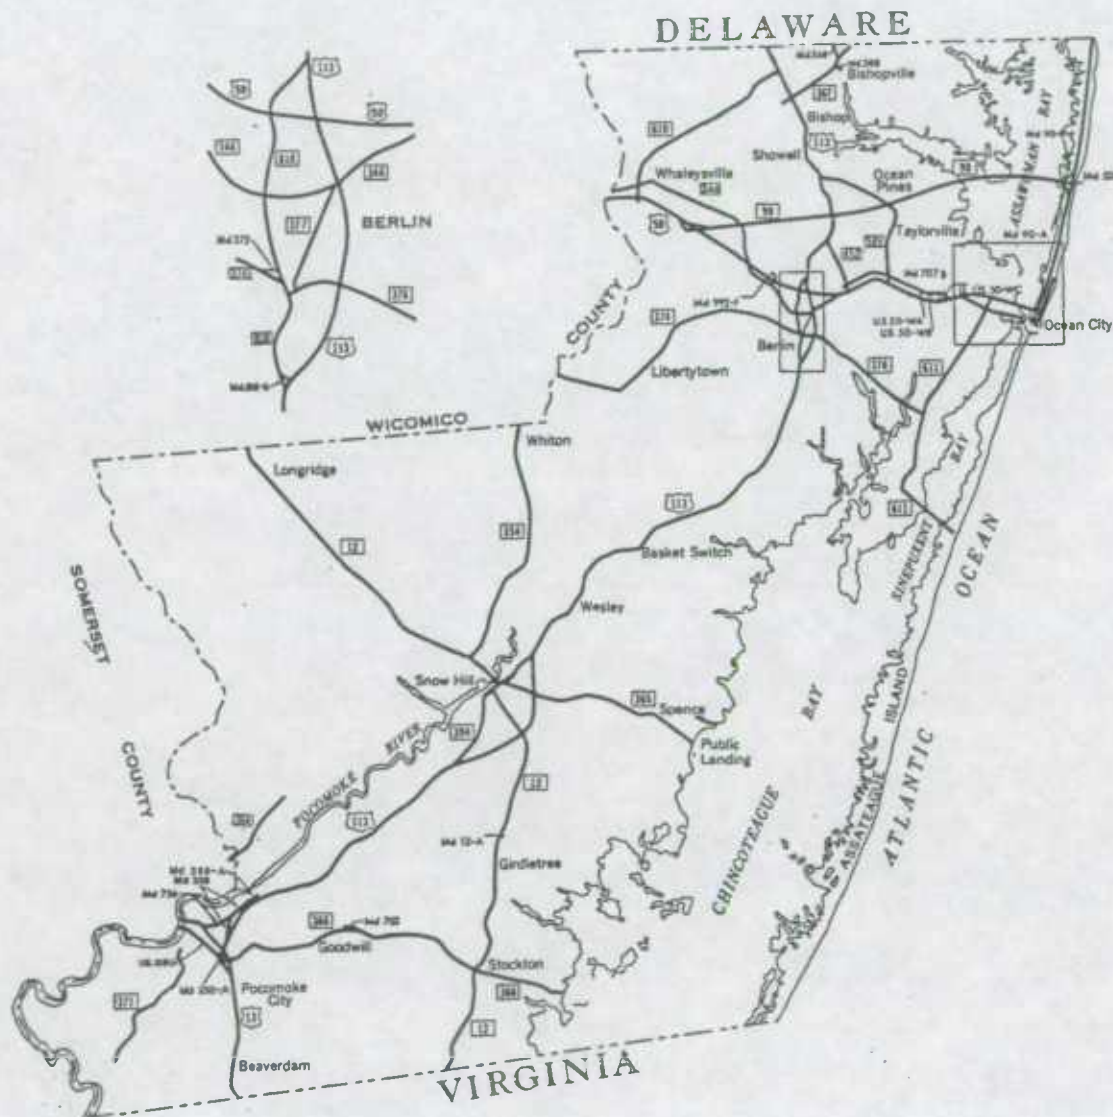

CHESAPEAKE

BAY

ANNE ARUNDEL COUNTY

PENNSYLVANIA

BALTIMORE COUNTY

JUNE 19973

BALTIMORE
COUNTY

CALVERT COUNTY

JUNE 1997 4

CAROLINE COUNTY

PENNSYLVANIA

DELAWARE

CECIL COUNTY

CHARLES COUNTY

DORCHESTER COUNTY

FREDERICK COUNTY

QUEEN ANNES COUNTY

ST. MARYS COUNTY

SOMERSET COUNTY

TALBOT COUNTY

WICOMICO COUNTY

WORCESTER COUNTY

BALTIMORE CITY

JUNE 1997 24