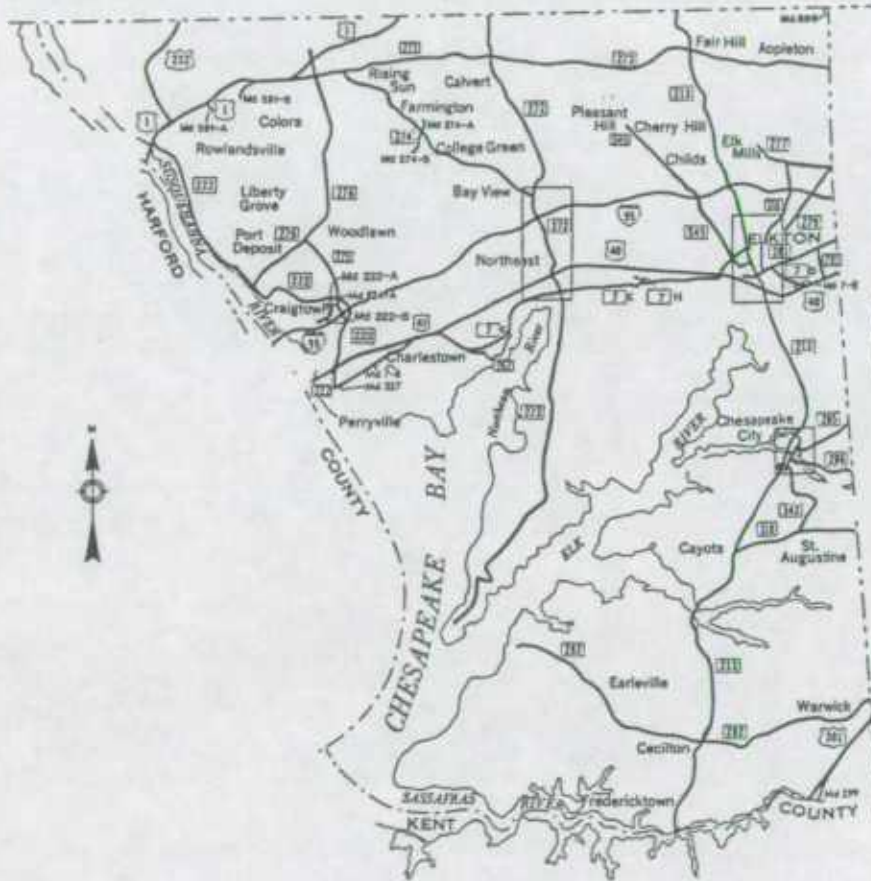

CHESAPEAKE

BAY

ANNE ARUNDEL COUNTY

PENNSYLVANIA

BALTIMORE COUNTY

JUNE 19973

BALTIMORE
COUNTY

CALVERT COUNTY

JUNE 1997 4

CAROLINE COUNTY

PENNSYLVANIA

DELAWARE

CECIL COUNTY

CHARLES COUNTY

DORCHESTER COUNTY

FREDERICK COUNTY

QUEEN ANNES COUNTY

ST. MARYS COUNTY

SOMERSET COUNTY

TALBOT COUNTY

WICOMICO COUNTY

WORCESTER COUNTY

BALTIMORE CITY

JUNE 1997 24