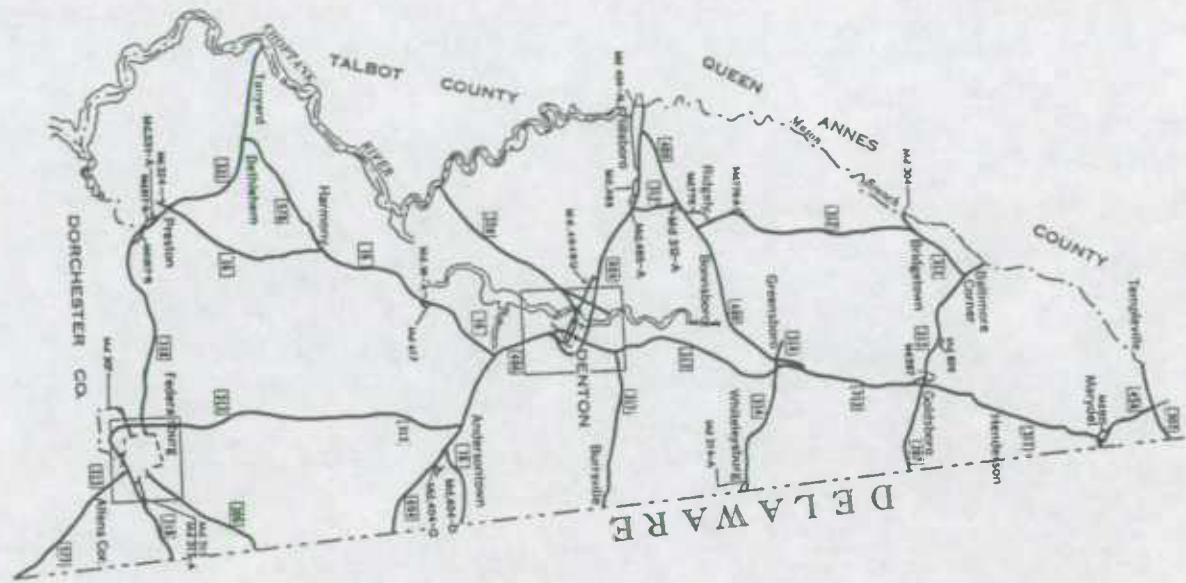

CHESAPEAKE

BAY

ANNE ARUNDEL COUNTY

PENNSYLVANIA

BALTIMORE COUNTY

JUNE 19973

BALTIMORE
COUNTY

CALVERT COUNTY

JUNE 1997 4

CAROLINE COUNTY

PENNSYLVANIA

DELAWARE

CECIL COUNTY

CHARLES COUNTY

DORCHESTER COUNTY

FREDERICK COUNTY

PENNSYLVANIA

HARFORD COUNTY

HOWARD COUNTY

MONTGOMERY COUNTY

WASHINGTON, D.C.

MONTGOMERY COUNTY

PRINCE GEORGES COUNTY

QUEEN ANNES COUNTY

QUEEN ANNES COUNTY

ST. MARYS COUNTY

SOMERSET COUNTY

TALBOT COUNTY

WICOMICO COUNTY

WORCESTER COUNTY

BALTIMORE CITY

JUNE 1997 24