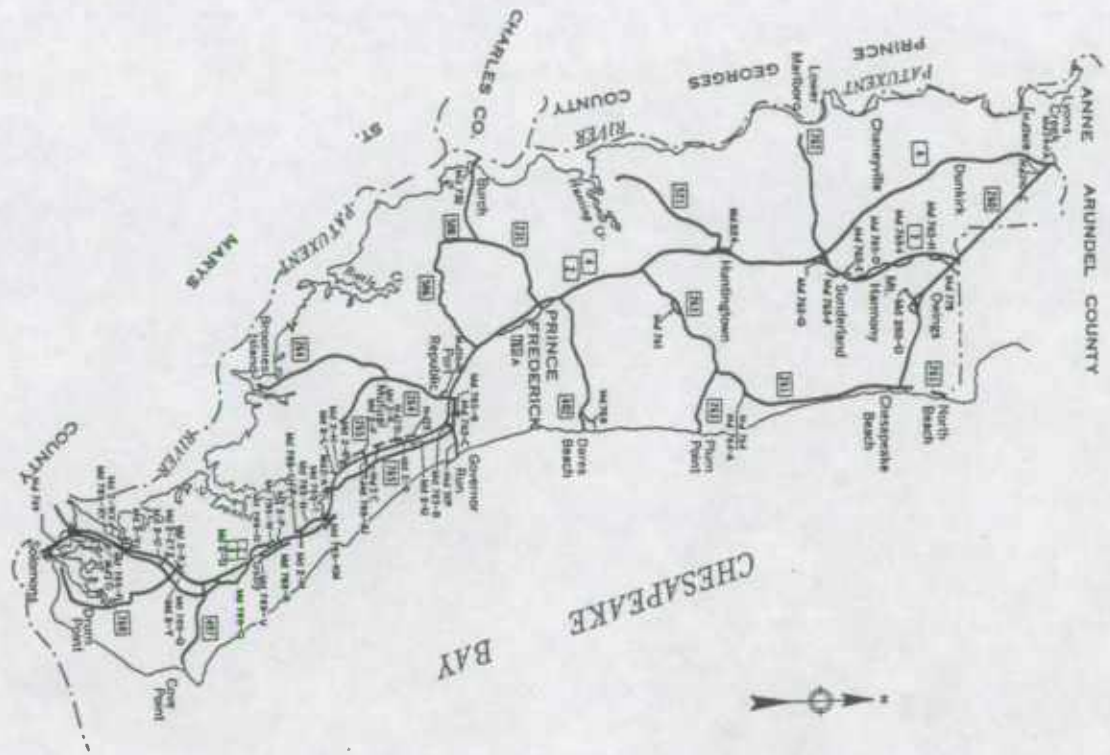

CHESAPEAKE

BAY

ANNE ARUNDEL COUNTY

PENNSYLVANIA

BALTIMORE COUNTY

JUNE 19973

BALTIMORE
COUNTY

CALVERT COUNTY

JUNE 1997 4

CAROLINE COUNTY

PENNSYLVANIA

DELAWARE

CECIL COUNTY

CHARLES COUNTY

DORCHESTER COUNTY

FREDERICK COUNTY

PENNSYLVANIA

HARFORD COUNTY

HOWARD COUNTY

MONTGOMERY COUNTY

WASHINGTON, D.C.

MONTGOMERY COUNTY

PRINCE GEORGES COUNTY

QUEEN ANNES COUNTY

QUEEN ANNES COUNTY

ST. MARYS COUNTY

SOMERSET COUNTY

TALBOT COUNTY

WICOMICO COUNTY

WORCESTER COUNTY

BALTIMORE CITY

JUNE 1997 24