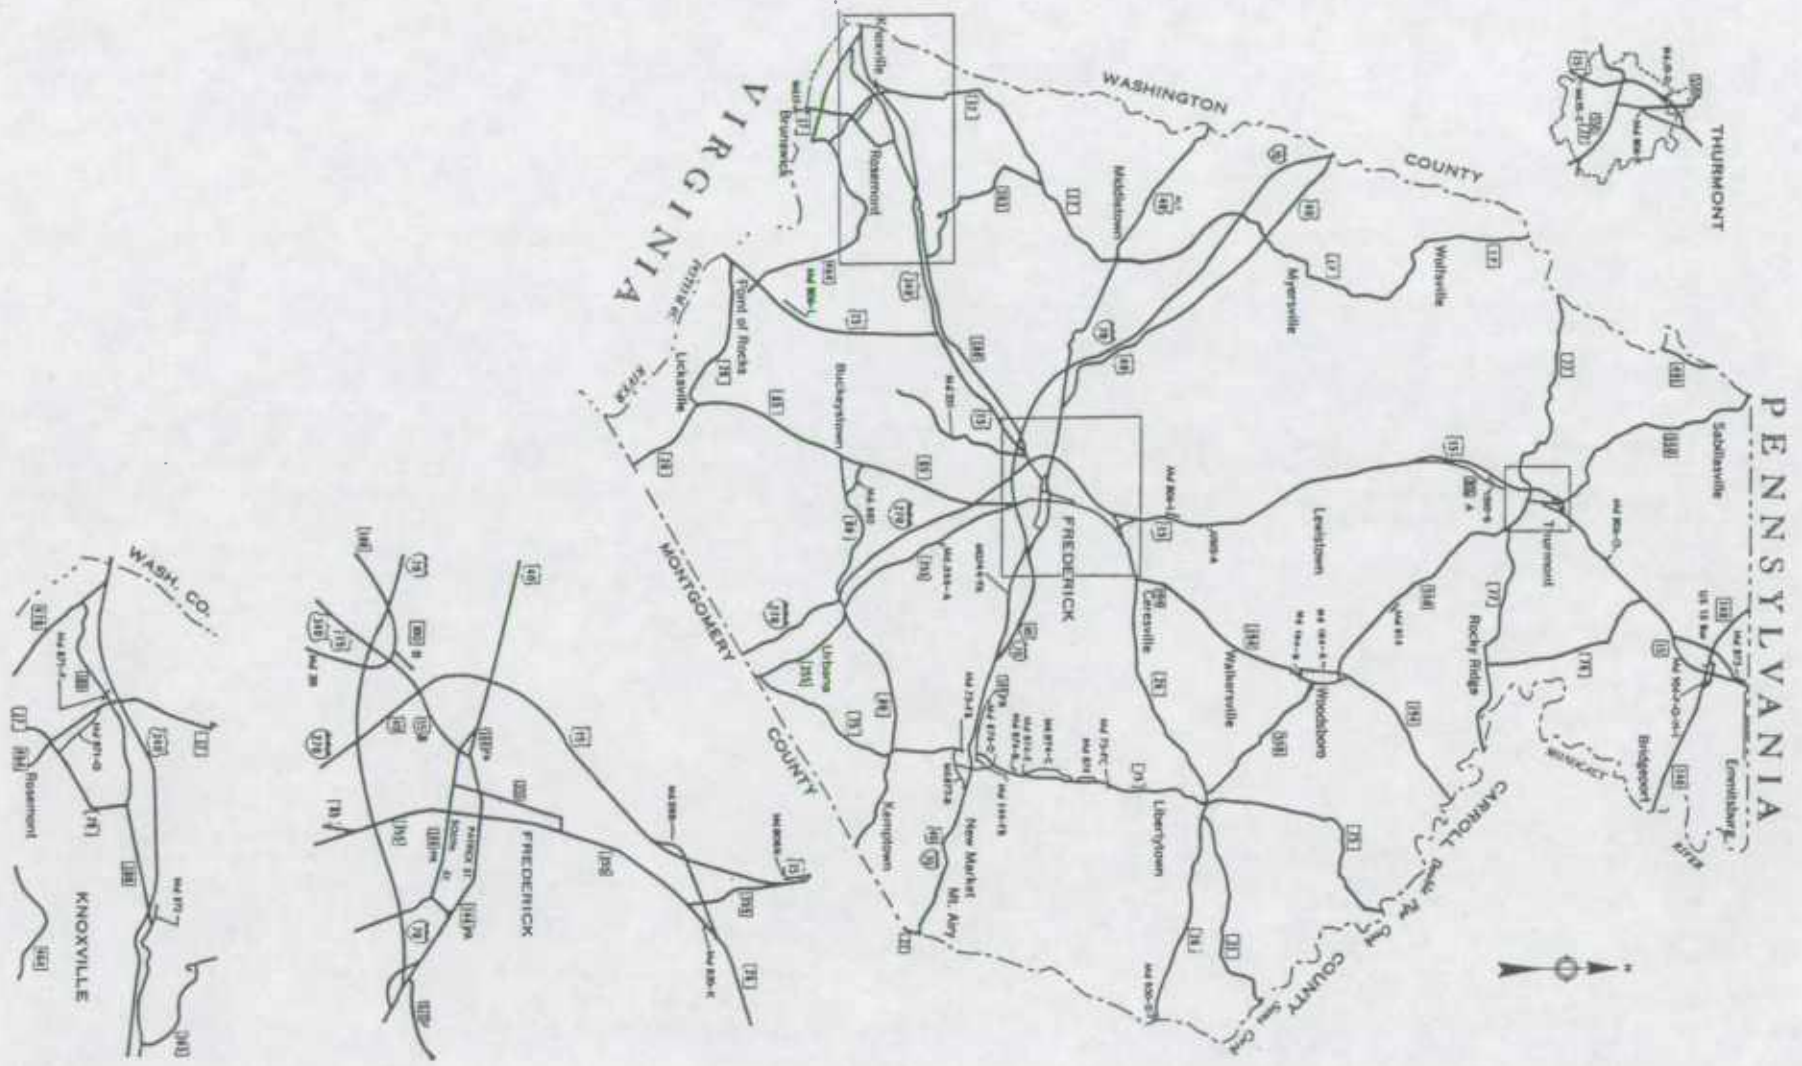

CHESAPEAKE

BAY

ANNE ARUNDEL COUNTY

PENNSYLVANIA

BALTIMORE COUNTY

JUNE 19973

BALTIMORE
COUNTY

CALVERT COUNTY

JUNE 1997 4

CAROLINE COUNTY

PENNSYLVANIA

DELAWARE

CECIL COUNTY

CHARLES COUNTY

DORCHESTER COUNTY

FREDERICK COUNTY

QUEEN ANNES COUNTY

ST. MARYS COUNTY

SOMERSET COUNTY

TALBOT COUNTY

WICOMICO COUNTY

WORCESTER COUNTY

BALTIMORE CITY

JUNE 1997 24