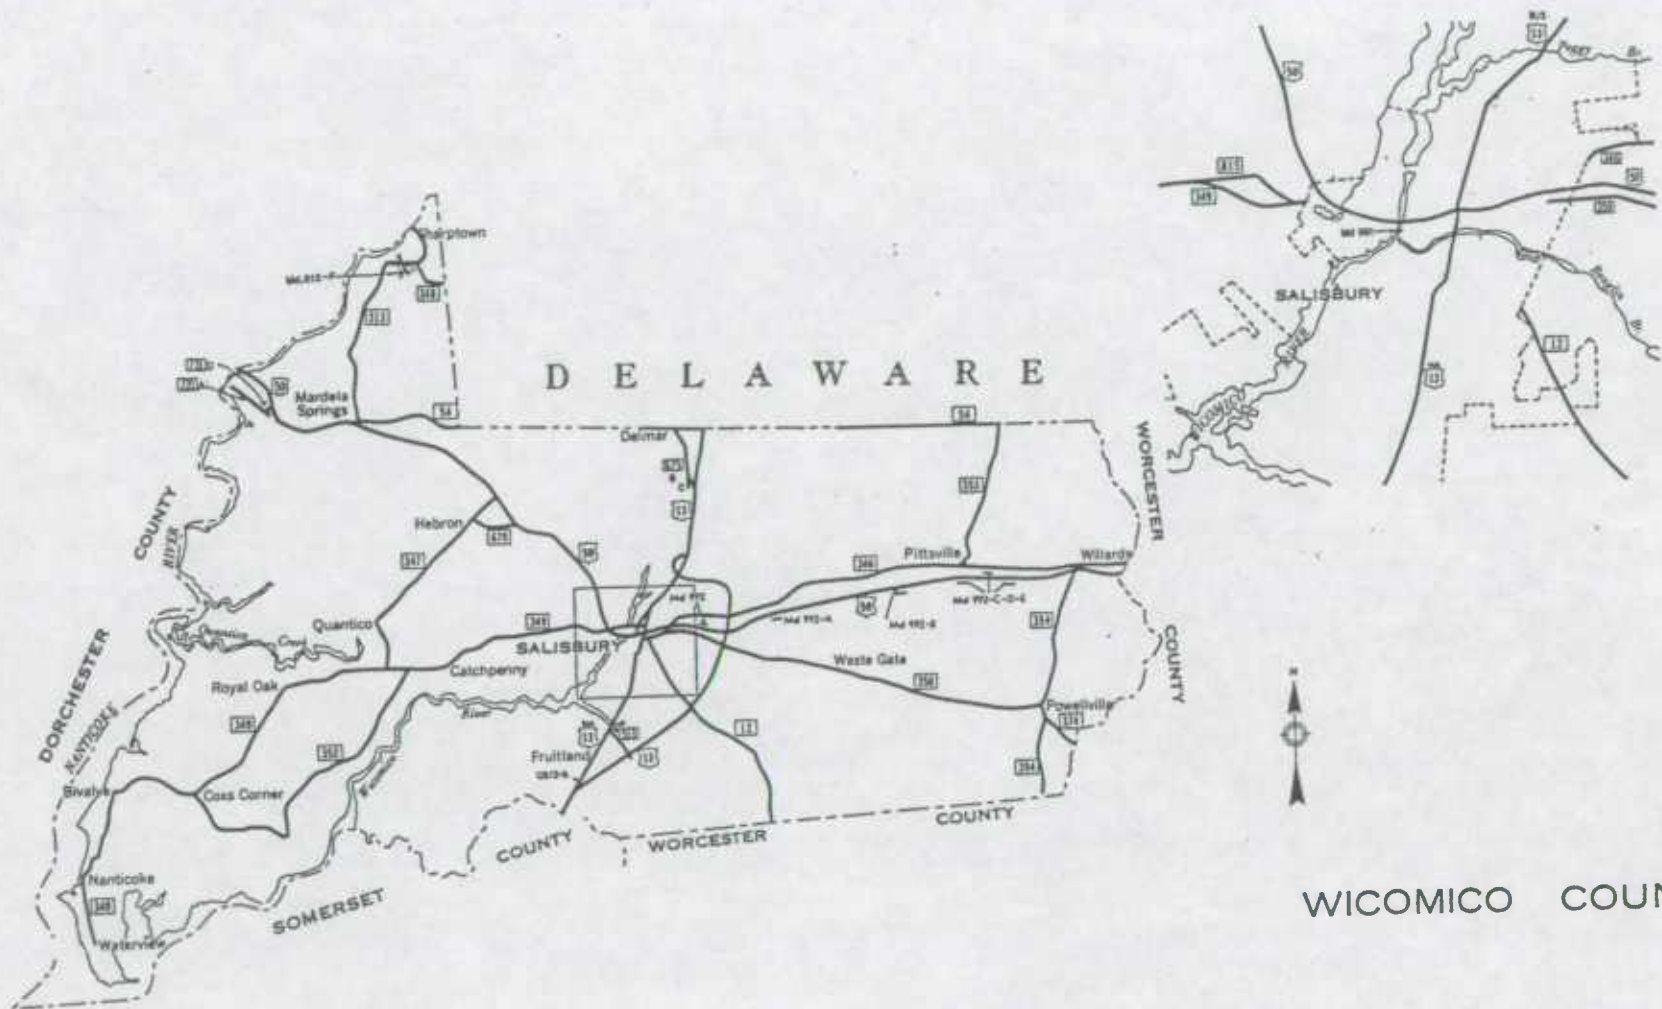

CHESAPEAKE

BAY

ANNE ARUNDEL COUNTY

PENNSYLVANIA

BALTIMORE COUNTY

JUNE 19973

BALTIMORE
COUNTY

CALVERT COUNTY

JUNE 1997 4

CAROLINE COUNTY

PENNSYLVANIA

DELAWARE

CECIL COUNTY

CHARLES COUNTY

DORCHESTER COUNTY

FREDERICK COUNTY

PENNSYLVANIA

HARFORD COUNTY

HOWARD COUNTY

MONTGOMERY COUNTY

WASHINGTON, D.C.

MONTGOMERY COUNTY

PRINCE GEORGES COUNTY

QUEEN ANNES COUNTY

QUEEN ANNES COUNTY

ST. MARYS COUNTY

SOMERSET COUNTY

TALBOT COUNTY

WICOMICO COUNTY

WORCESTER COUNTY

BALTIMORE CITY

JUNE 1997 24