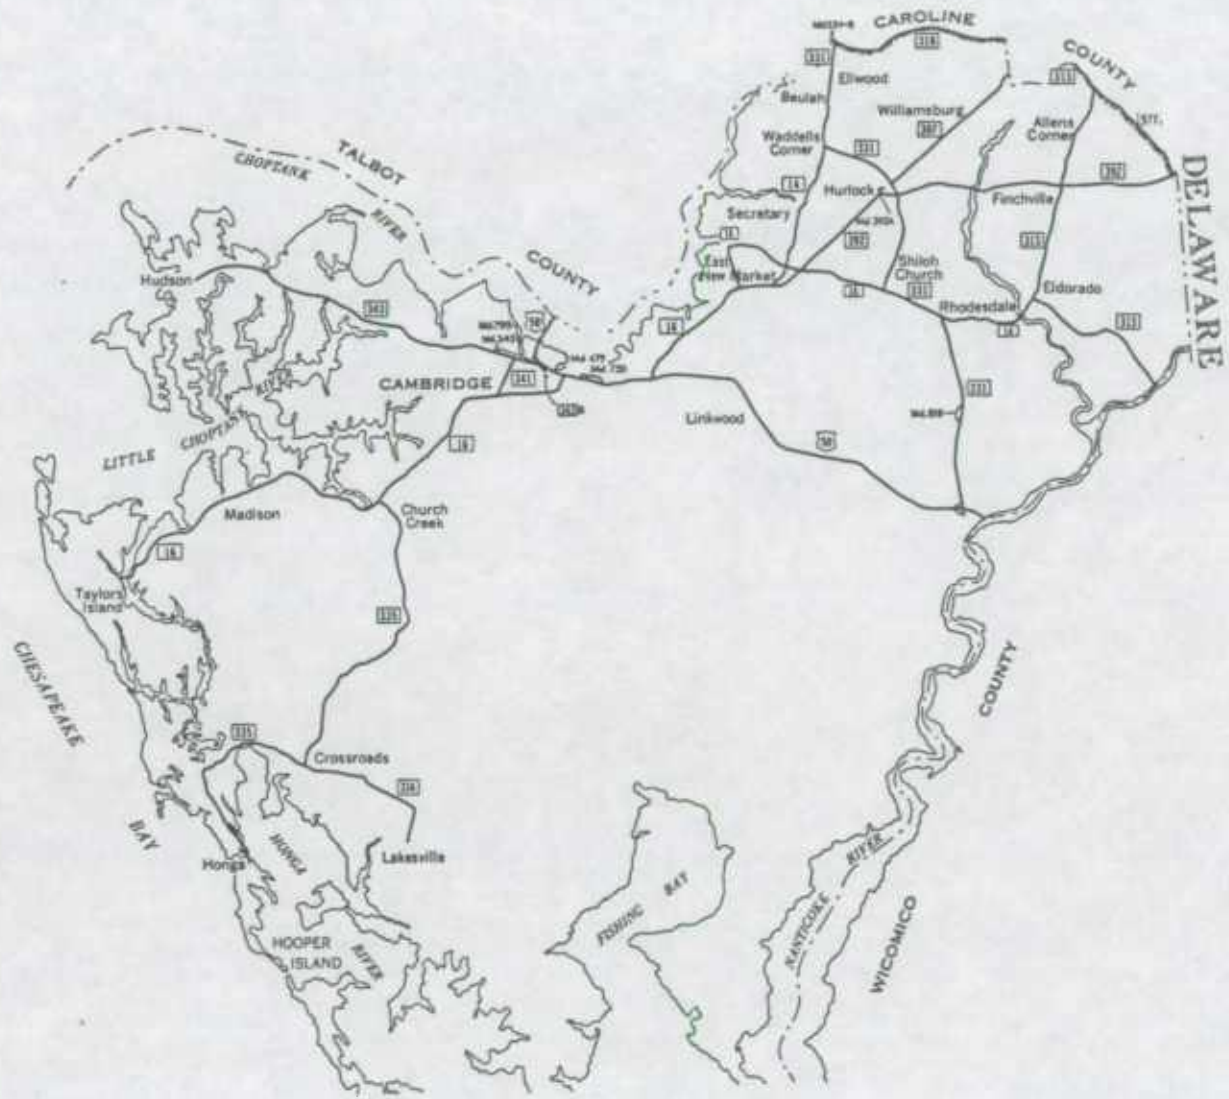

CHESAPEAKE

BAY

ANNE ARUNDEL COUNTY

PENNSYLVANIA

BALTIMORE COUNTY

JUNE 19973

BALTIMORE
COUNTY

CALVERT COUNTY

JUNE 1997 4

CAROLINE COUNTY

PENNSYLVANIA

DELAWARE

CECIL COUNTY

CHARLES COUNTY

DORCHESTER COUNTY

FREDERICK COUNTY

PENNSYLVANIA

HARFORD COUNTY

HOWARD COUNTY

MONTGOMERY COUNTY

WASHINGTON, D.C.

MONTGOMERY COUNTY

PRINCE GEORGES COUNTY

QUEEN ANNES COUNTY

QUEEN ANNES COUNTY

ST. MARYS COUNTY

SOMERSET COUNTY

TALBOT COUNTY

WICOMICO COUNTY

WORCESTER COUNTY

BALTIMORE CITY

JUNE 1997 24