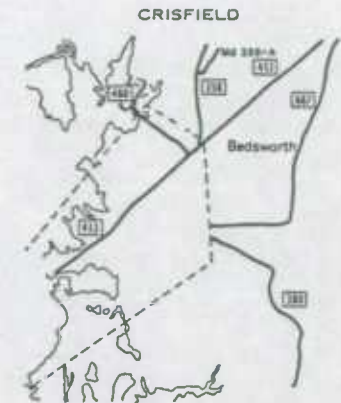

CHESAPEAKE

BAY

ANNE ARUNDEL COUNTY

PENNSYLVANIA

BALTIMORE COUNTY

JUNE 19973

BALTIMORE
COUNTY

CALVERT COUNTY

PENNSYLVANIA

HARFORD COUNTY

HOWARD COUNTY

MONTGOMERY COUNTY

WASHINGTON, D.C.

MONTGOMERY COUNTY

PRINCE GEORGES COUNTY

QUEEN ANNES COUNTY

QUEEN ANNES COUNTY

ST. MARYS COUNTY

SOMERSET COUNTY

TALBOT COUNTY

WICOMICO COUNTY

WORCESTER COUNTY

BALTIMORE CITY

JUNE 1997 24