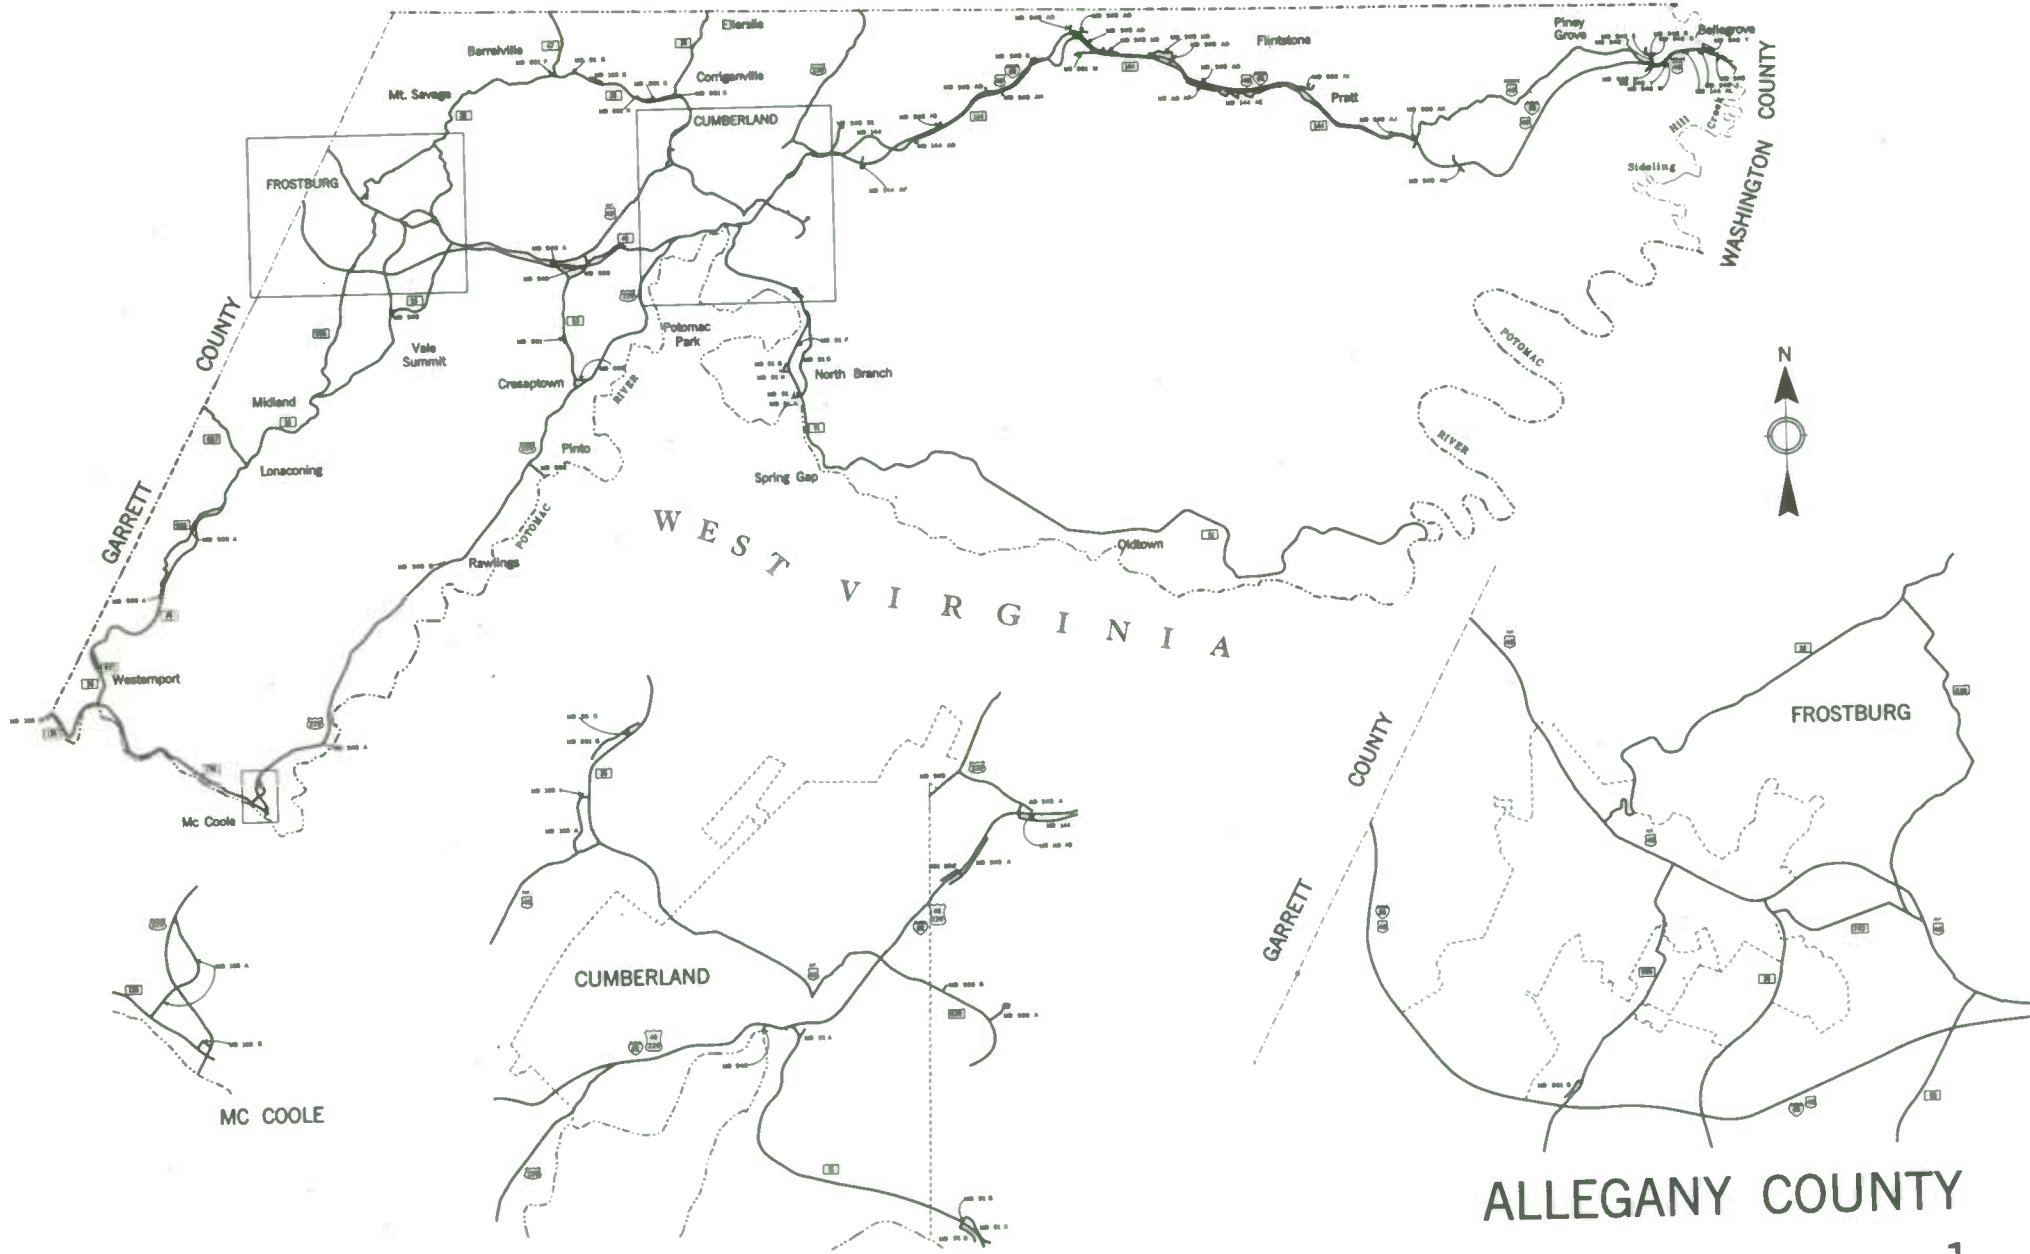

P E N N S Y L V A N I A

ALLEGANY COUNTY

CHESAPEAKE

BAY

ANNE ARUNDEL COUNTY

JUNE 1995

ANNE ARUNDEL COUNTY

BALTIMORE COUNTY

D E L A W A R E

COUNTY

CAROLINE

COUNTY

TALBOT

CROFTANK

RIVER

LITTLE

CHRISTINA

RIVER

CHESAPEAKE

BAY

WILMINGTON

DELAWARE

THORNTON

COUNTY

JUNE 1995 20

WASHINGTON COUNTY

SALISBURY

WICOMICO COUNTY

JUNE 1995 22

D E L A W A R E

WORCESTER COUNTY

JUNE 1995