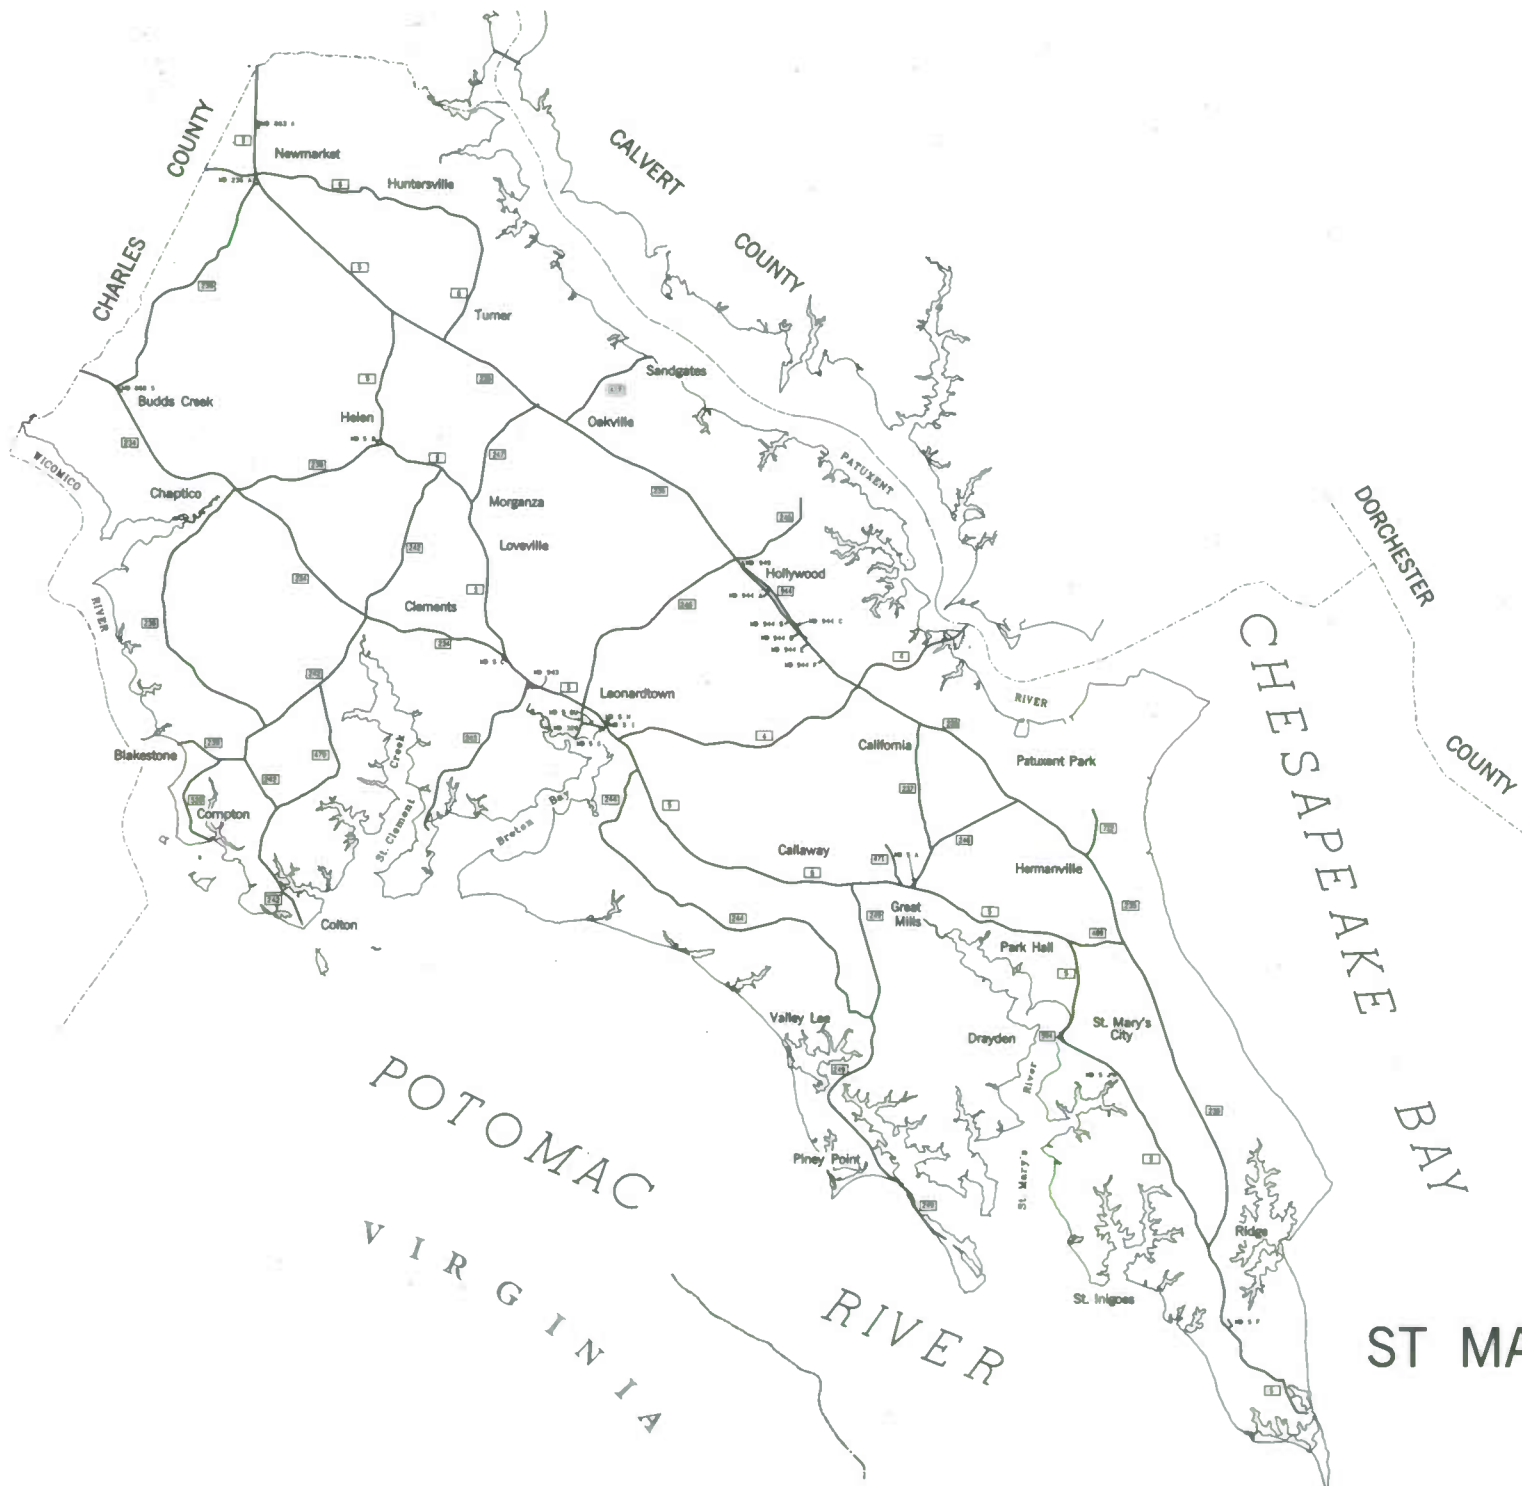

D E L A W A R E

COUNTY

CAROLINE

COUNTY

TALBOT

CROFTANK

RIVER

LITTLE

CHRISTINA

RIVER

CHESAPEAKE

BAY

WILMINGTON

DELAWARE

THORNTON

COUNTY

PRINCE GEORGE'S COUNTY

QUEEN ANNE'S COUNTY

ST MARY'S COUNTY

Princess Anne

Crisfield

SOMERSET COUNTY

Easton

TALBOT COUNTY