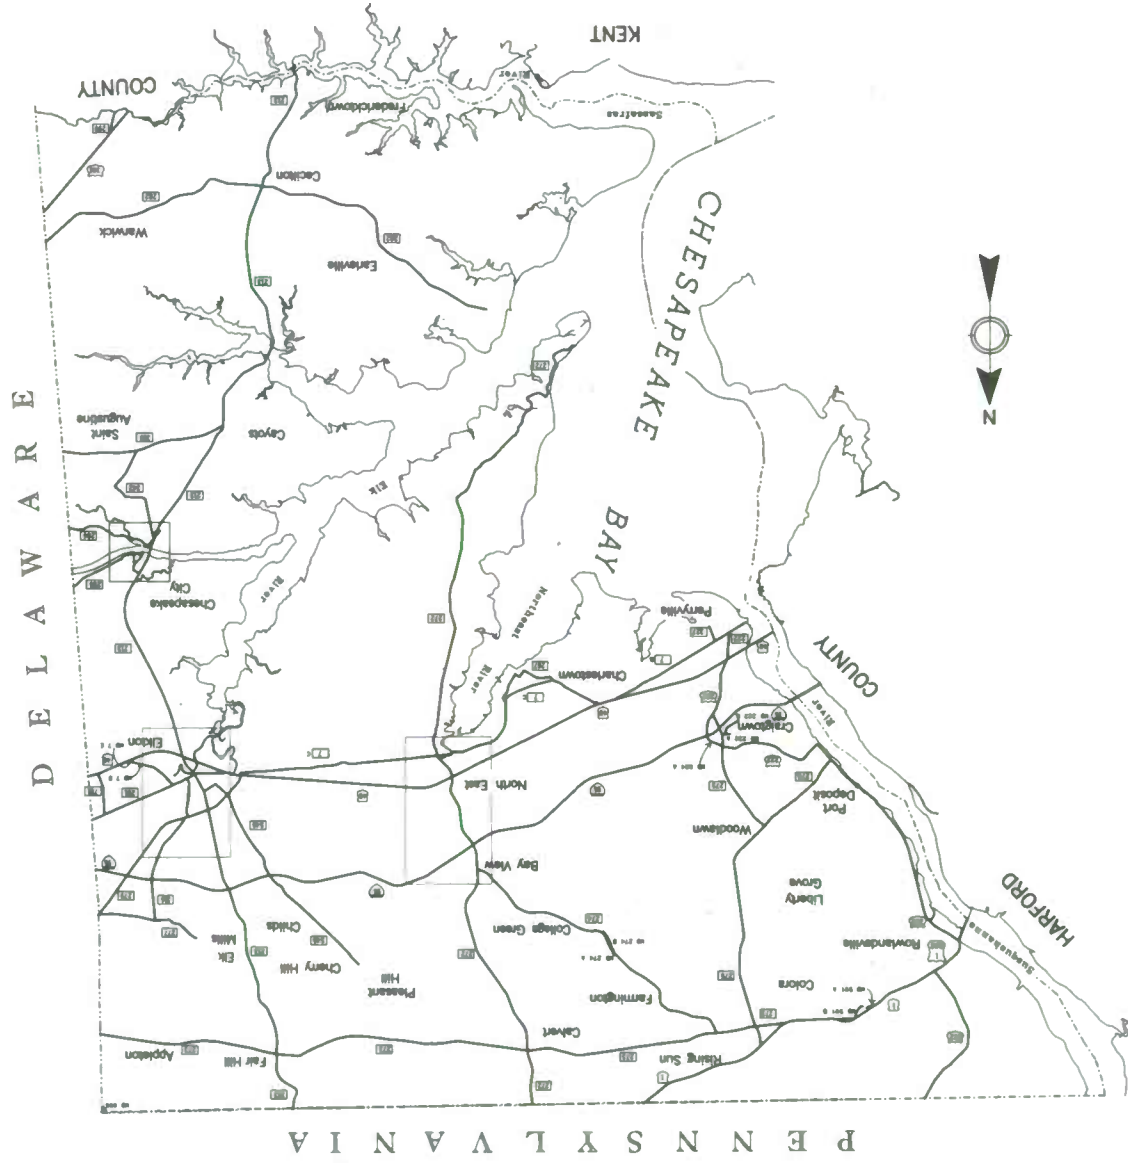

P E N N S Y L V A N I A

ALLEGANY COUNTY

CHESAPEAKE

BAY

ANNE ARUNDEL COUNTY

JUNE 1995

ANNE ARUNDEL COUNTY

BALTIMORE COUNTY

CALVERT COUNTY

CHESAPEAKE BAY

ANNE ARUNDEL COUNTY

CARROLL COUNTY

NEW WINDSOR NORTH

WESTMINSTER

CECIL COUNTY
7
JUNE 1995

DORCHESTER COUNTY

D E L A W A R E

COUNTY

CAROLINE

COUNTY

TALBOT

CROFTANK

RIVER

LITTLE

CHRISTINA

RIVER

CHESAPEAKE

BAY

WILMINGTON

DELAWARE

THORNTON

COUNTY