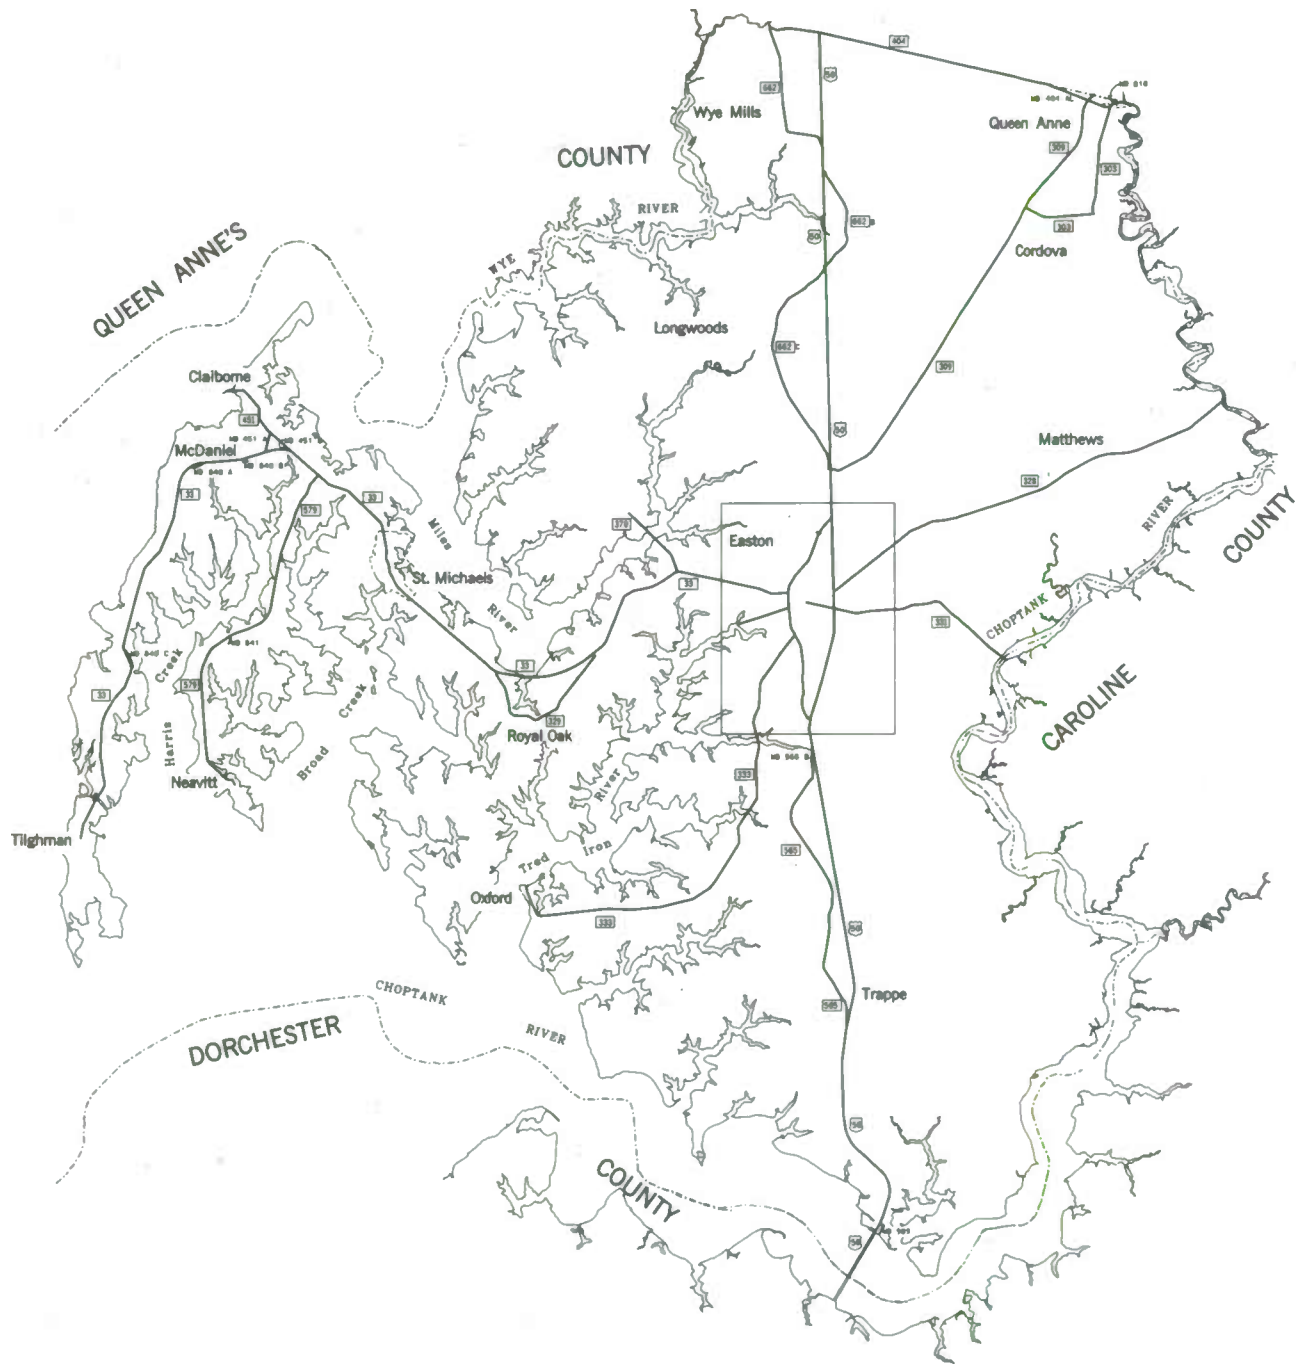

D E L A W A R E

COUNTY

CAROLINE

COUNTY

TALBOT

CROFTANK

RIVER

LITTLE

CHRISTINA

RIVER

CHESAPEAKE

BAY

WILMINGTON

DELAWARE

THORNTON

COUNTY

PRINCE GEORGE'S COUNTY

QUEEN ANNE'S COUNTY

ST MARY'S COUNTY

Princess Anne

Crisfield

SOMERSET COUNTY

Easton

TALBOT COUNTY