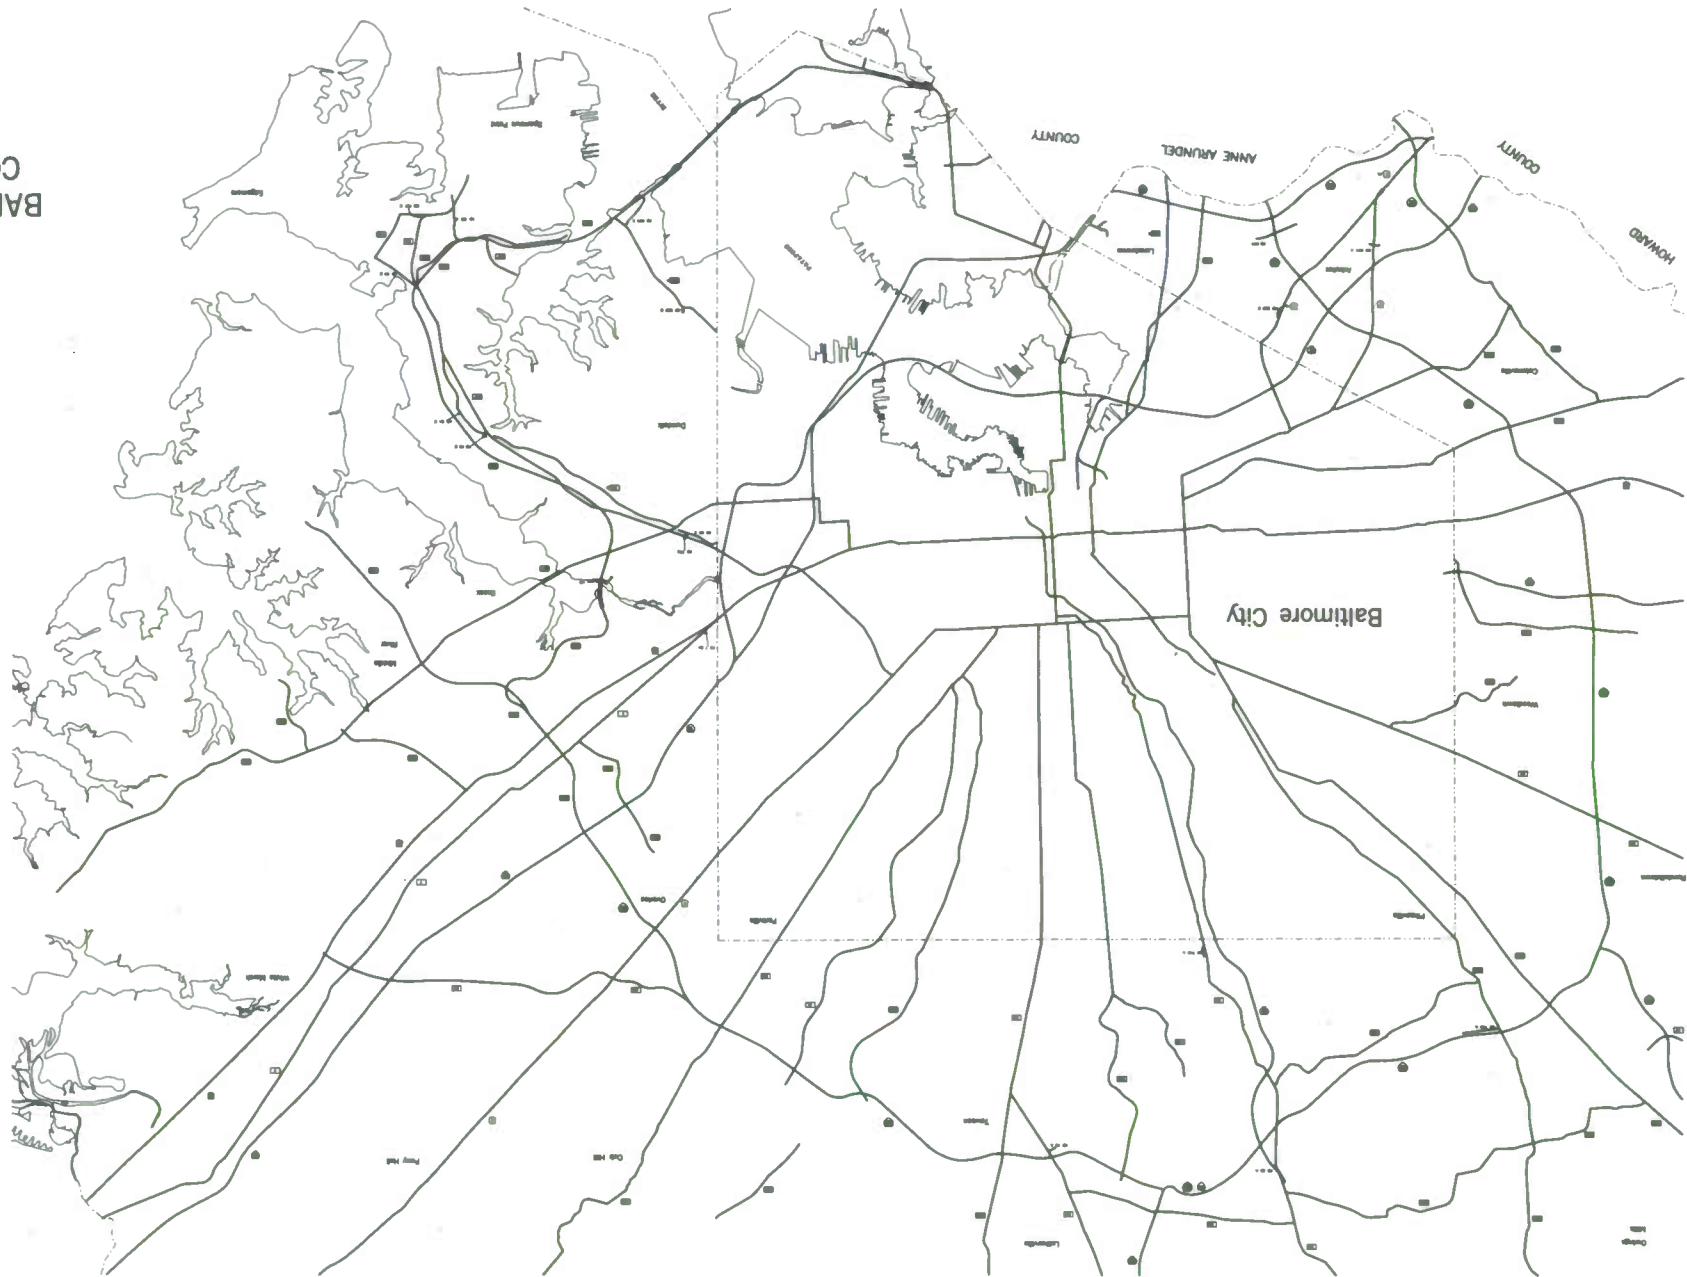

P E N N S Y L V A N I A

ALLEGANY COUNTY

CHESAPEAKE

BAY

ANNE ARUNDEL COUNTY

JUNE 1995

ANNE ARUNDEL COUNTY

BALTIMORE COUNTY

CALVERT COUNTY

CHESAPEAKE BAY

ANNE ARUNDEL COUNTY

CARROLL COUNTY

NEW WINDSOR NORTH

WESTMINSTER

CECIL COUNTY
7
JUNE 1995

DORCHESTER COUNTY

D E L A W A R E

COUNTY

CAROLINE

COUNTY

TALBOT

CROFTANK

RIVER

LITTLE

CHRISTINA

RIVER

CHESAPEAKE

BAY

WILMINGTON

DELAWARE

THORNTON

COUNTY