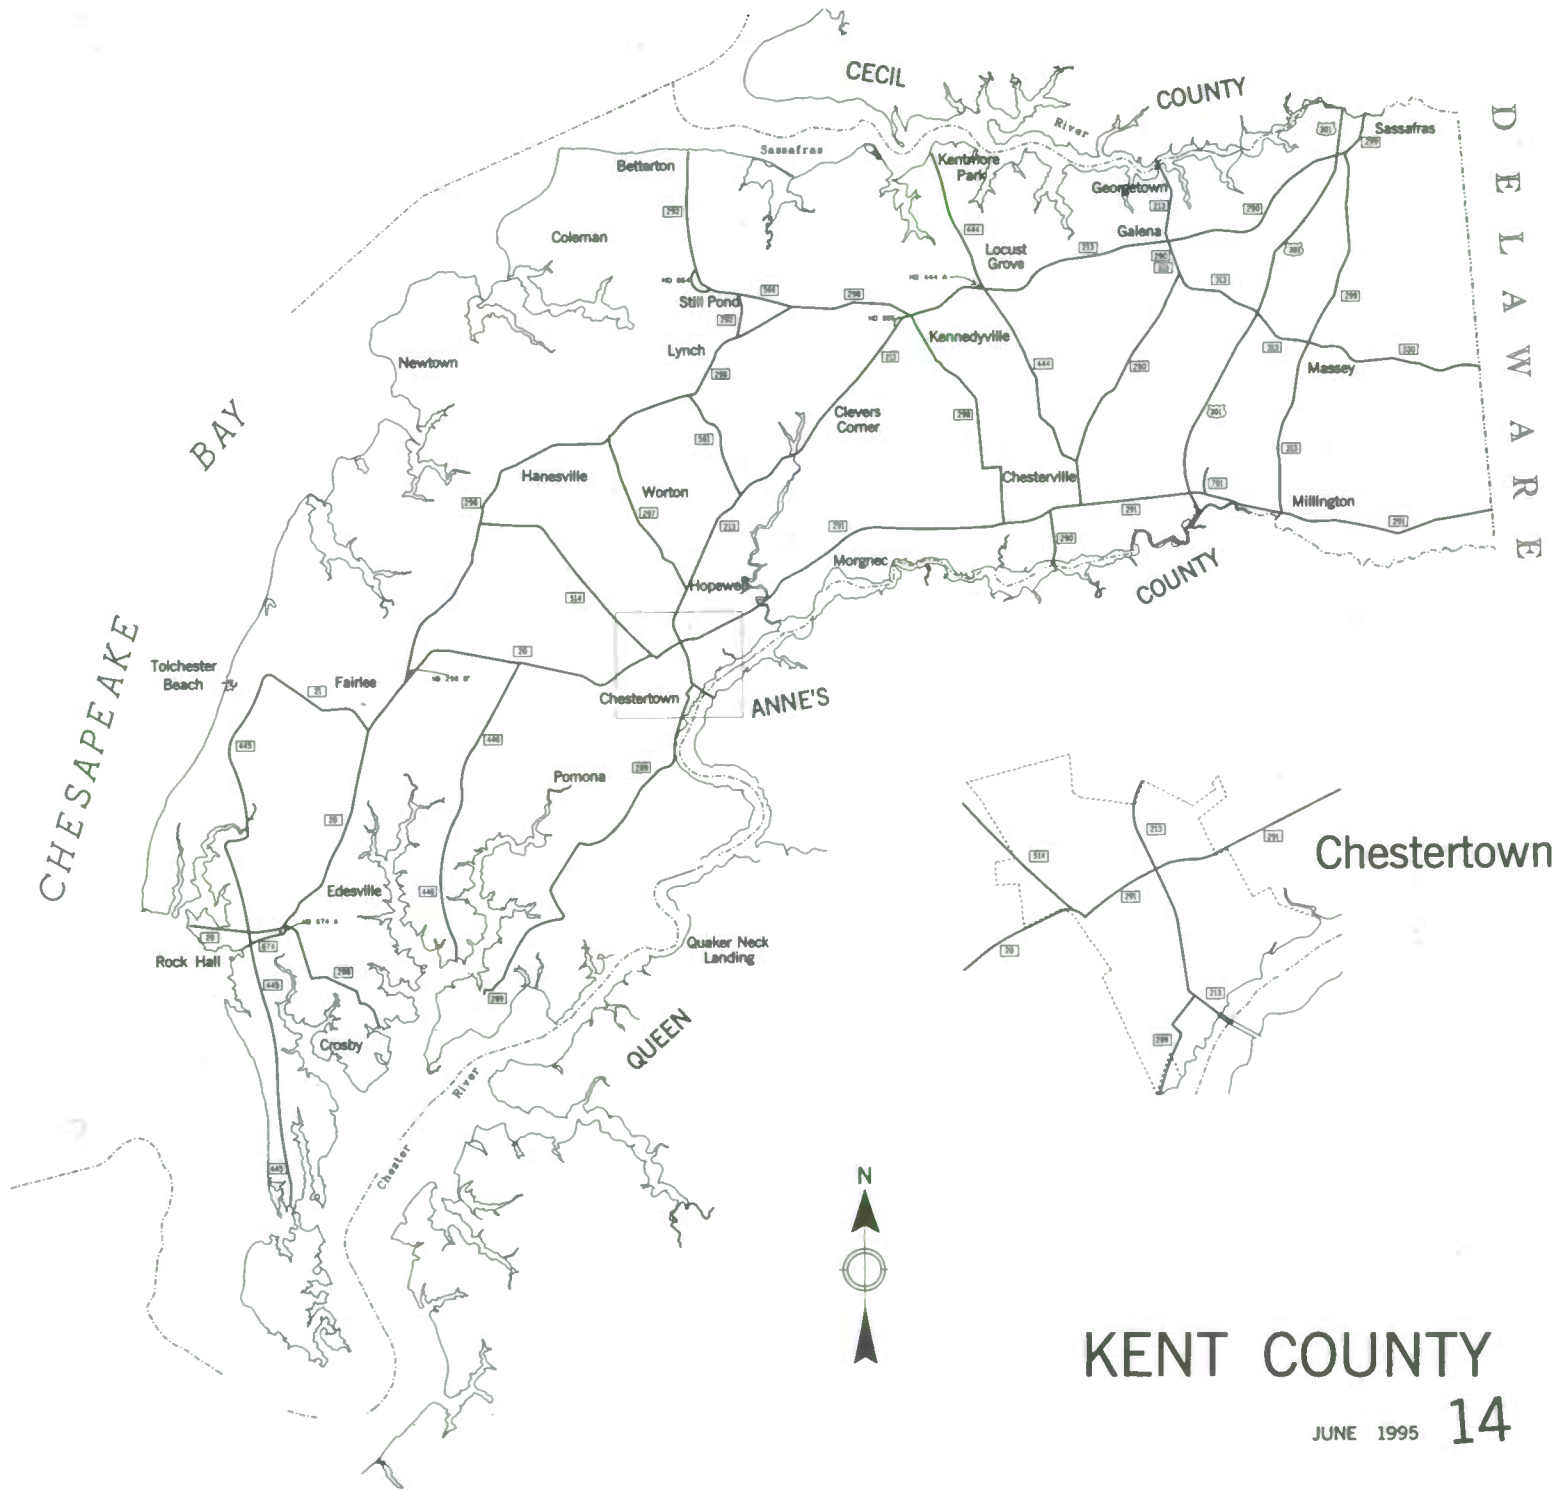

KENT COUNTY
JUNE 1995 14