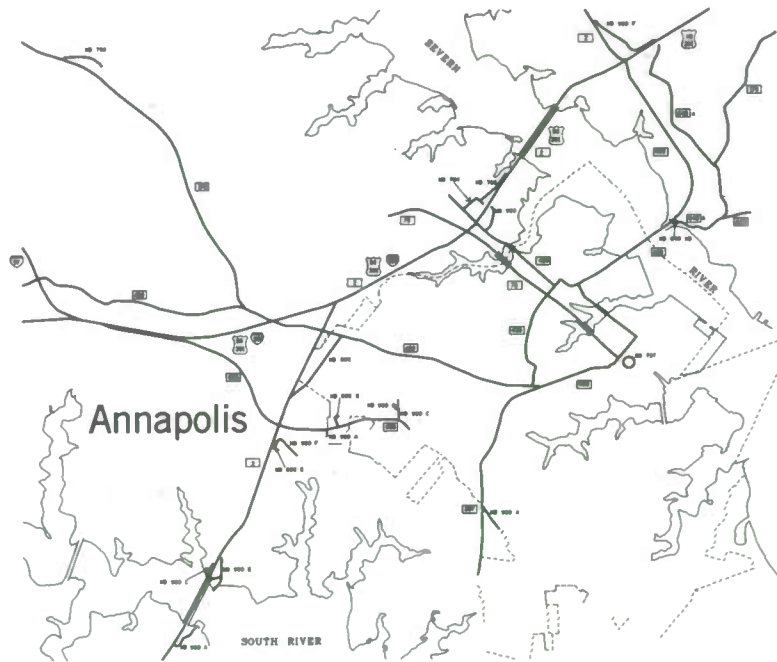

P E N N S Y L V A N I A

ALLEGANY COUNTY

CHESAPEAKE

BAY

ANNE ARUNDEL COUNTY

JUNE 1995

ANNE ARUNDEL COUNTY

BALTIMORE COUNTY

D E L A W A R E

COUNTY

CAROLINE

COUNTY

TALBOT

CROFTANK

RIVER

LITTLE

CHRISTINA

RIVER

CHESAPEAKE

BAY

WILMINGTON

DELAWARE

THORNTON

COUNTY

JUNE 1995 20

WASHINGTON COUNTY

SALISBURY

WICOMICO COUNTY

JUNE 1995 22

D E L A W A R E

WORCESTER COUNTY

JUNE 1995