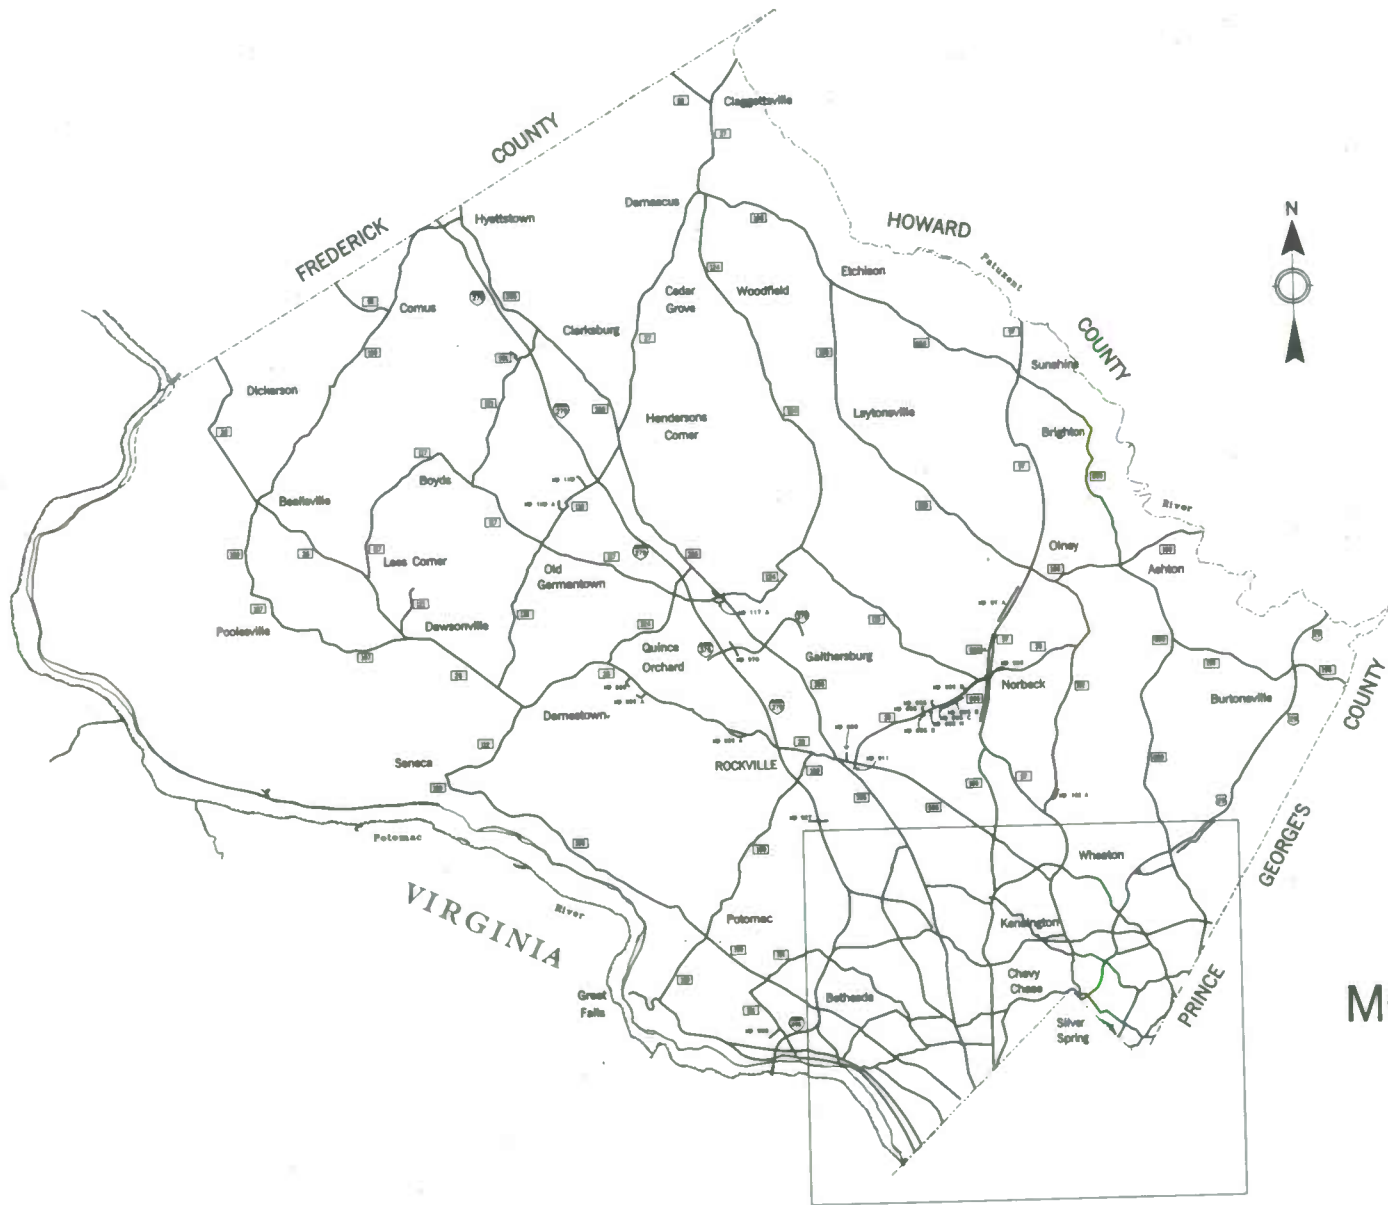

MONTGOMERY COUNTY

JUNE 1995 15