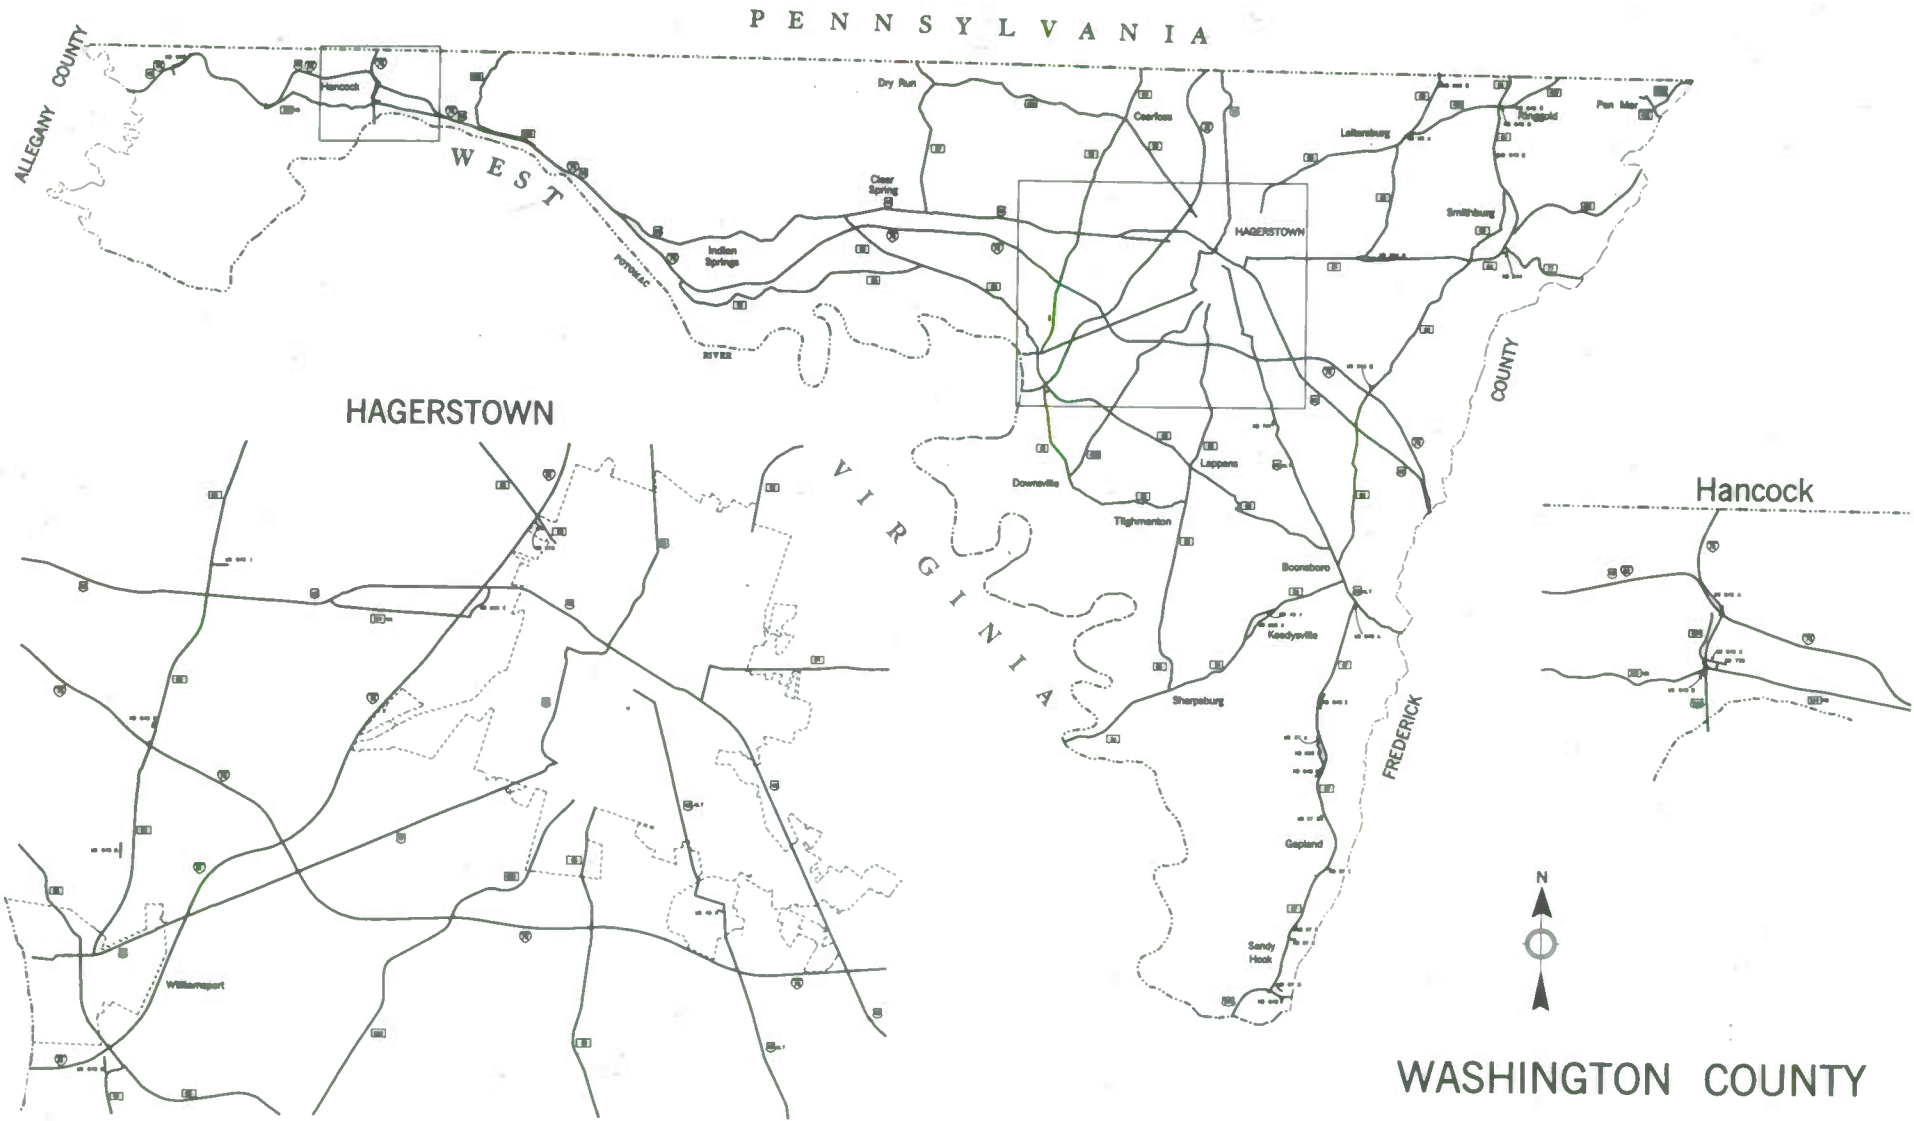

D E L A W A R E

COUNTY

CAROLINE

COUNTY

TALBOT

CROFTANK

RIVER

LITTLE

CHRISTINA

RIVER

CHESAPEAKE

BAY

WILMINGTON

DELAWARE

THORNTON

COUNTY

PRINCE GEORGE'S COUNTY

QUEEN ANNE'S COUNTY

ST MARY'S COUNTY

Princess Anne

Crisfield

SOMERSET COUNTY

Easton

TALBOT COUNTY

JUNE 1995 20

WASHINGTON COUNTY

SALISBURY

WICOMICO COUNTY

JUNE 1995 22

D E L A W A R E

WORCESTER COUNTY

JUNE 1995