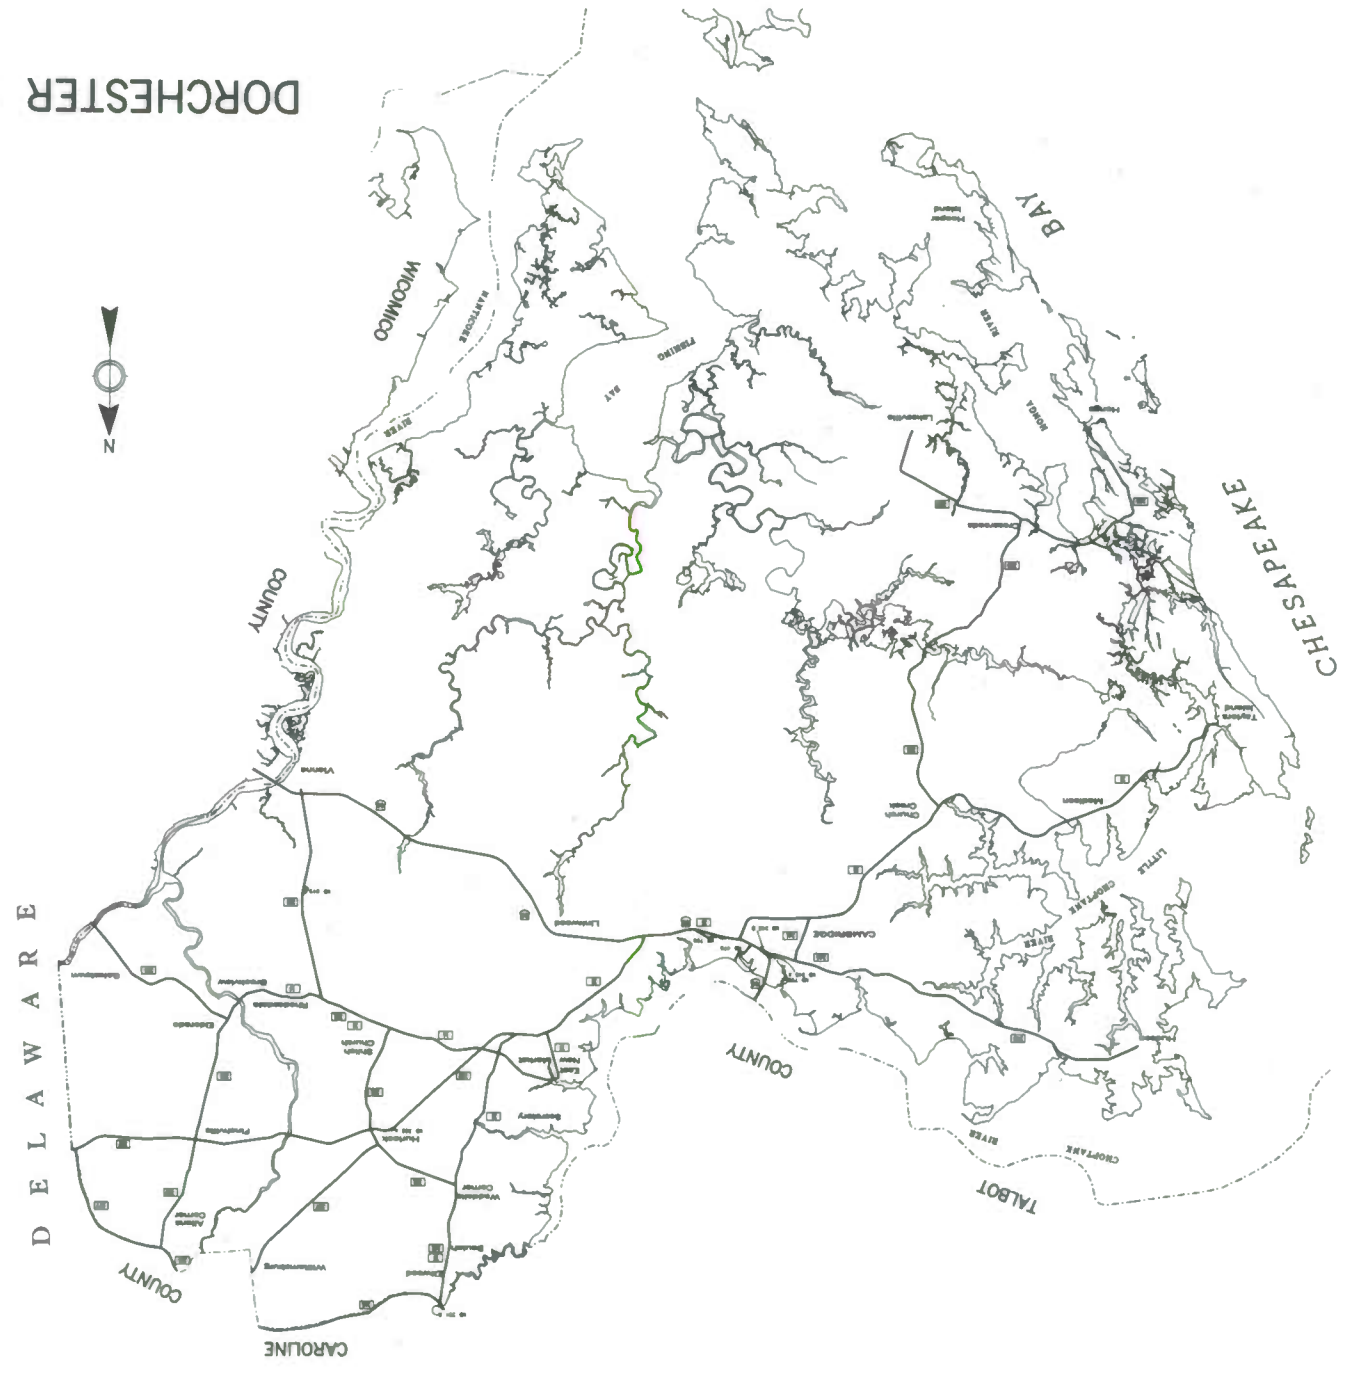

P E N N S Y L V A N I A

ALLEGANY COUNTY

CHESAPEAKE

BAY

ANNE ARUNDEL COUNTY

JUNE 1995

ANNE ARUNDEL COUNTY

BALTIMORE COUNTY

CALVERT COUNTY

CHESAPEAKE BAY

ANNE ARUNDEL COUNTY

CARROLL COUNTY

NEW WINDSOR NORTH

WESTMINSTER

CECIL COUNTY
7
JUNE 1995

DORCHESTER COUNTY

D E L A W A R E

COUNTY

CAROLINE

COUNTY

TALBOT

CROFTANK

RIVER

LITTLE

CHRISTINA

RIVER

CHESAPEAKE

BAY

WILMINGTON

DELAWARE

THORNTON

COUNTY