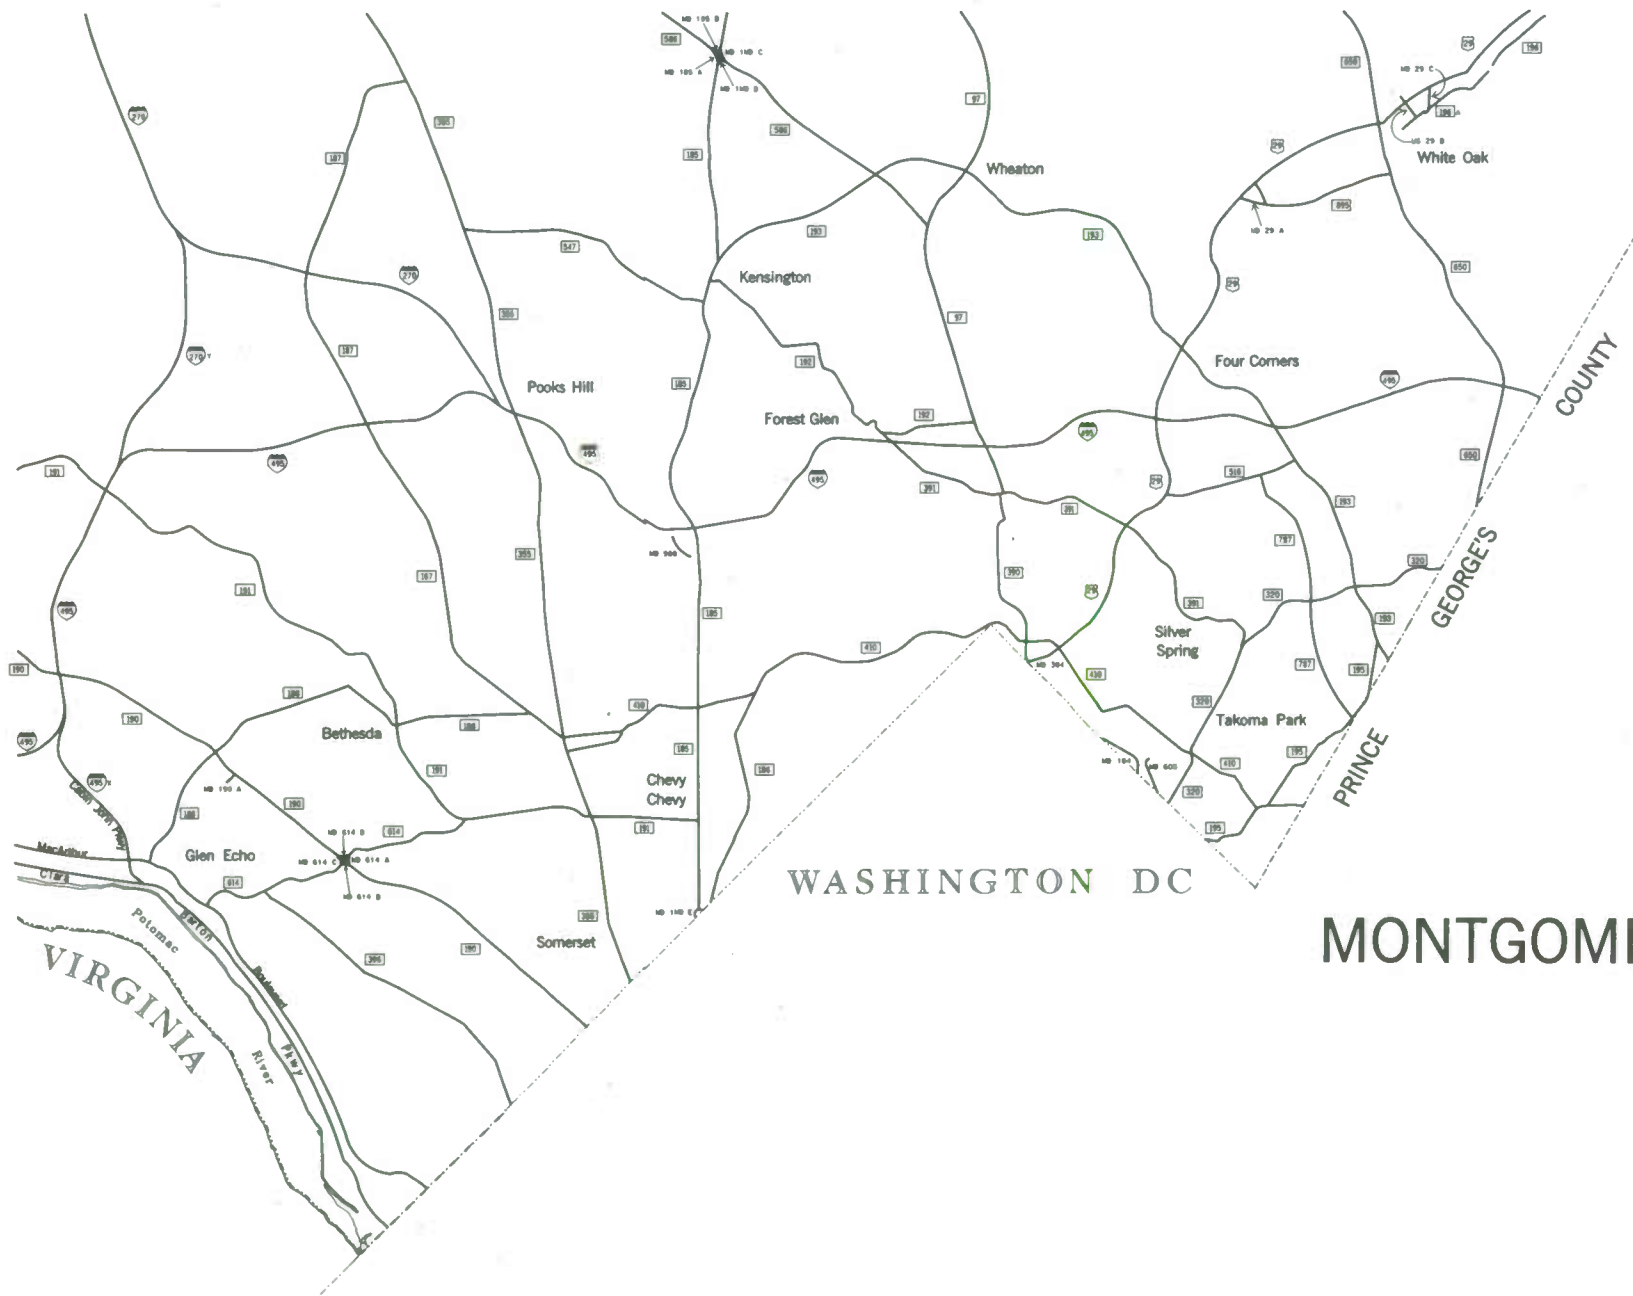

WASHINGTON DC

MONTGOMERY COUNTY

JUNE 1995 15A