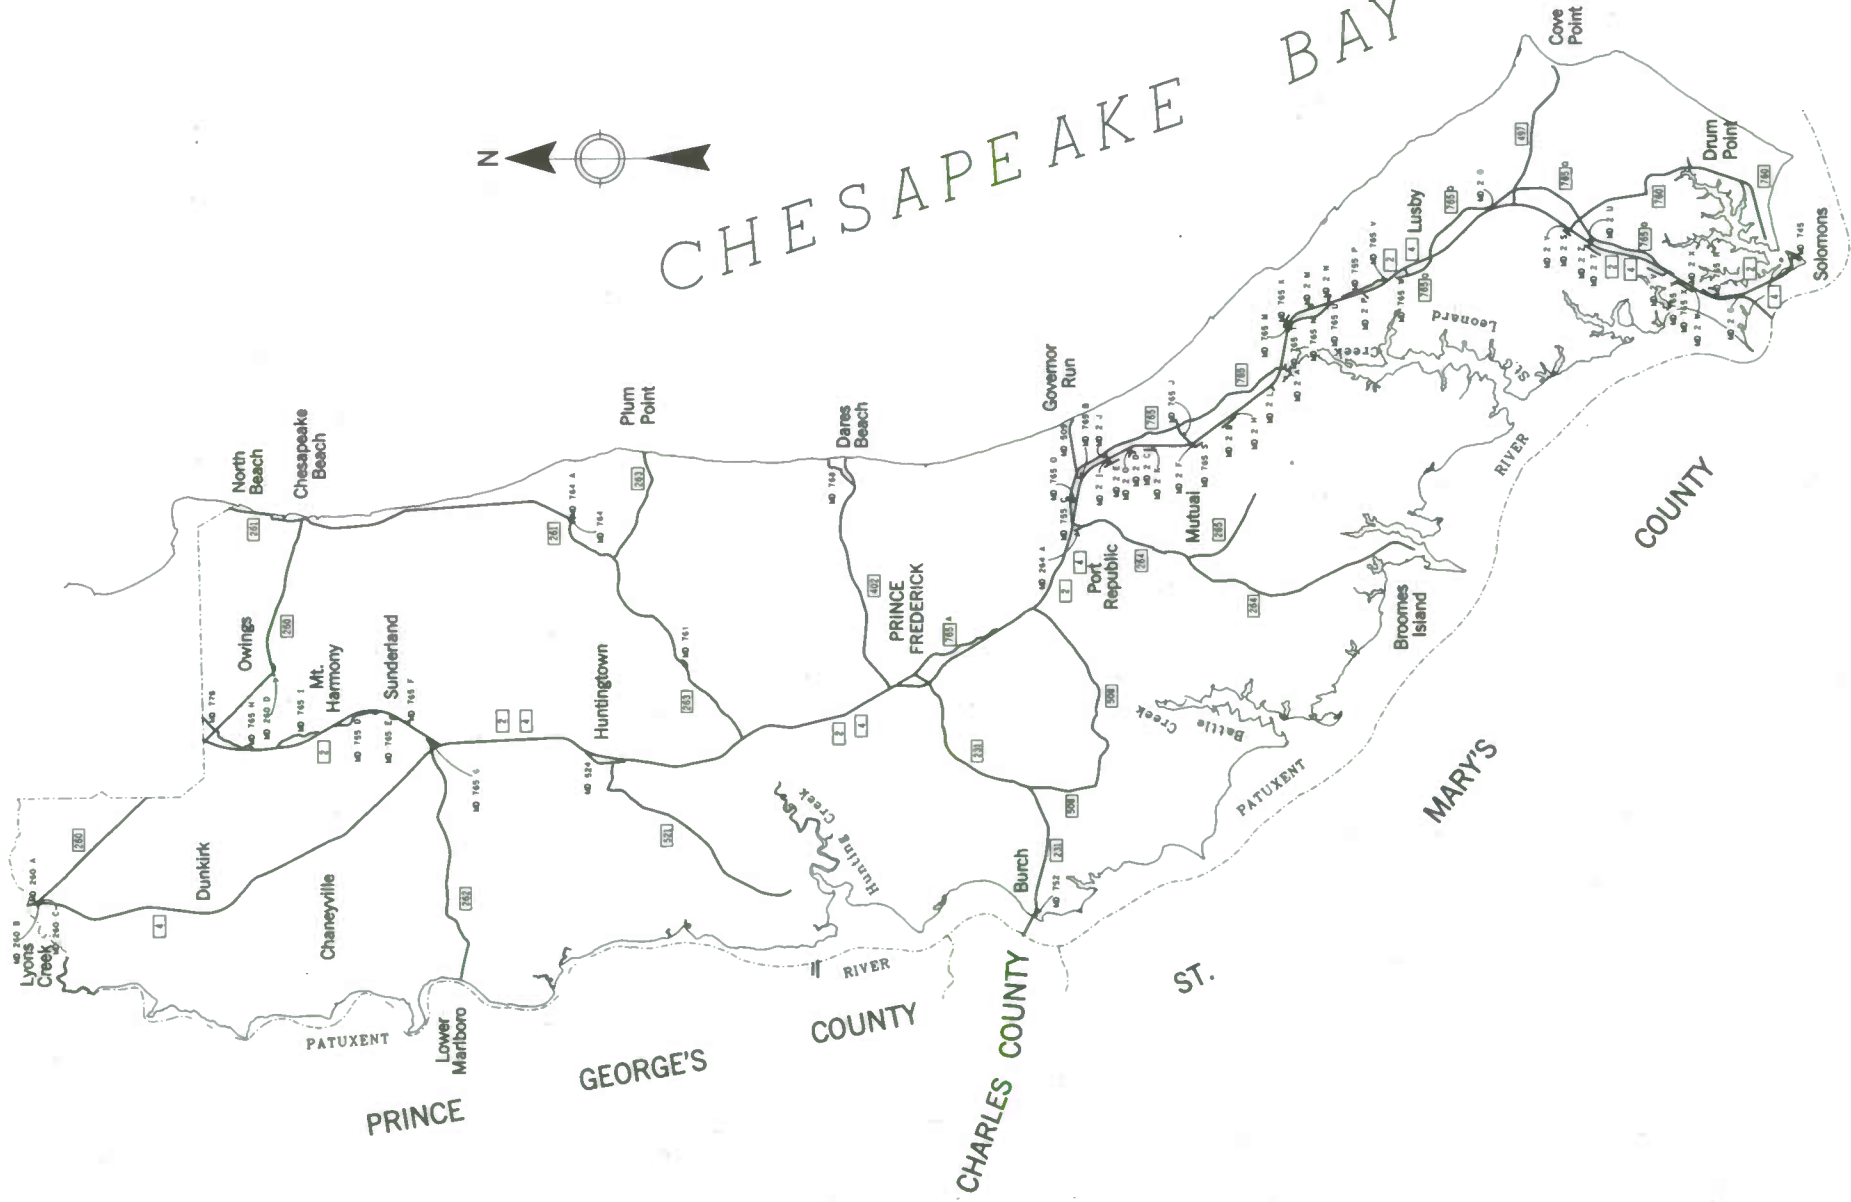

P E N N S Y L V A N I A

ALLEGANY COUNTY

CHESAPEAKE

BAY

ANNE ARUNDEL COUNTY

JUNE 1995

ANNE ARUNDEL COUNTY

BALTIMORE COUNTY

CALVERT COUNTY

CHESAPEAKE BAY

ANNE ARUNDEL COUNTY

CARROLL COUNTY

NEW WINDSOR NORTH

WESTMINSTER

CECIL COUNTY
7
JUNE 1995

DORCHESTER COUNTY

D E L A W A R E

COUNTY

CAROLINE

COUNTY

TALBOT

CROFTANK

RIVER

LITTLE

CHRISTINA

RIVER

CHESAPEAKE

BAY

WILMINGTON

DELAWARE

THORNTON

COUNTY