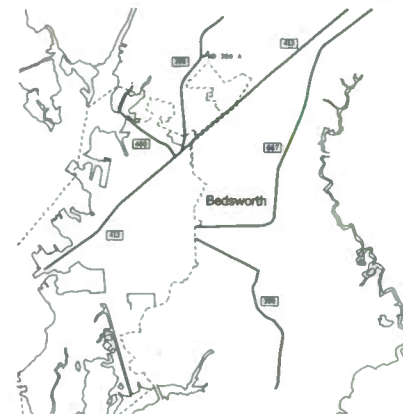

P E N N S Y L V A N I A

ALLEGANY COUNTY

CHESAPEAKE

BAY

ANNE ARUNDEL COUNTY

JUNE 1995

ANNE ARUNDEL COUNTY

BALTIMORE COUNTY

D E L A W A R E

COUNTY

CAROLINE

COUNTY

TALBOT

CROFTANK

RIVER

LITTLE

CHRISTINA

RIVER

CHESAPEAKE

BAY

WILMINGTON

DELAWARE

THORNTON

COUNTY

PRINCE GEORGE'S COUNTY

QUEEN ANNE'S COUNTY

ST MARY'S COUNTY

Princess Anne

Crisfield

SOMERSET COUNTY

Easton

TALBOT COUNTY