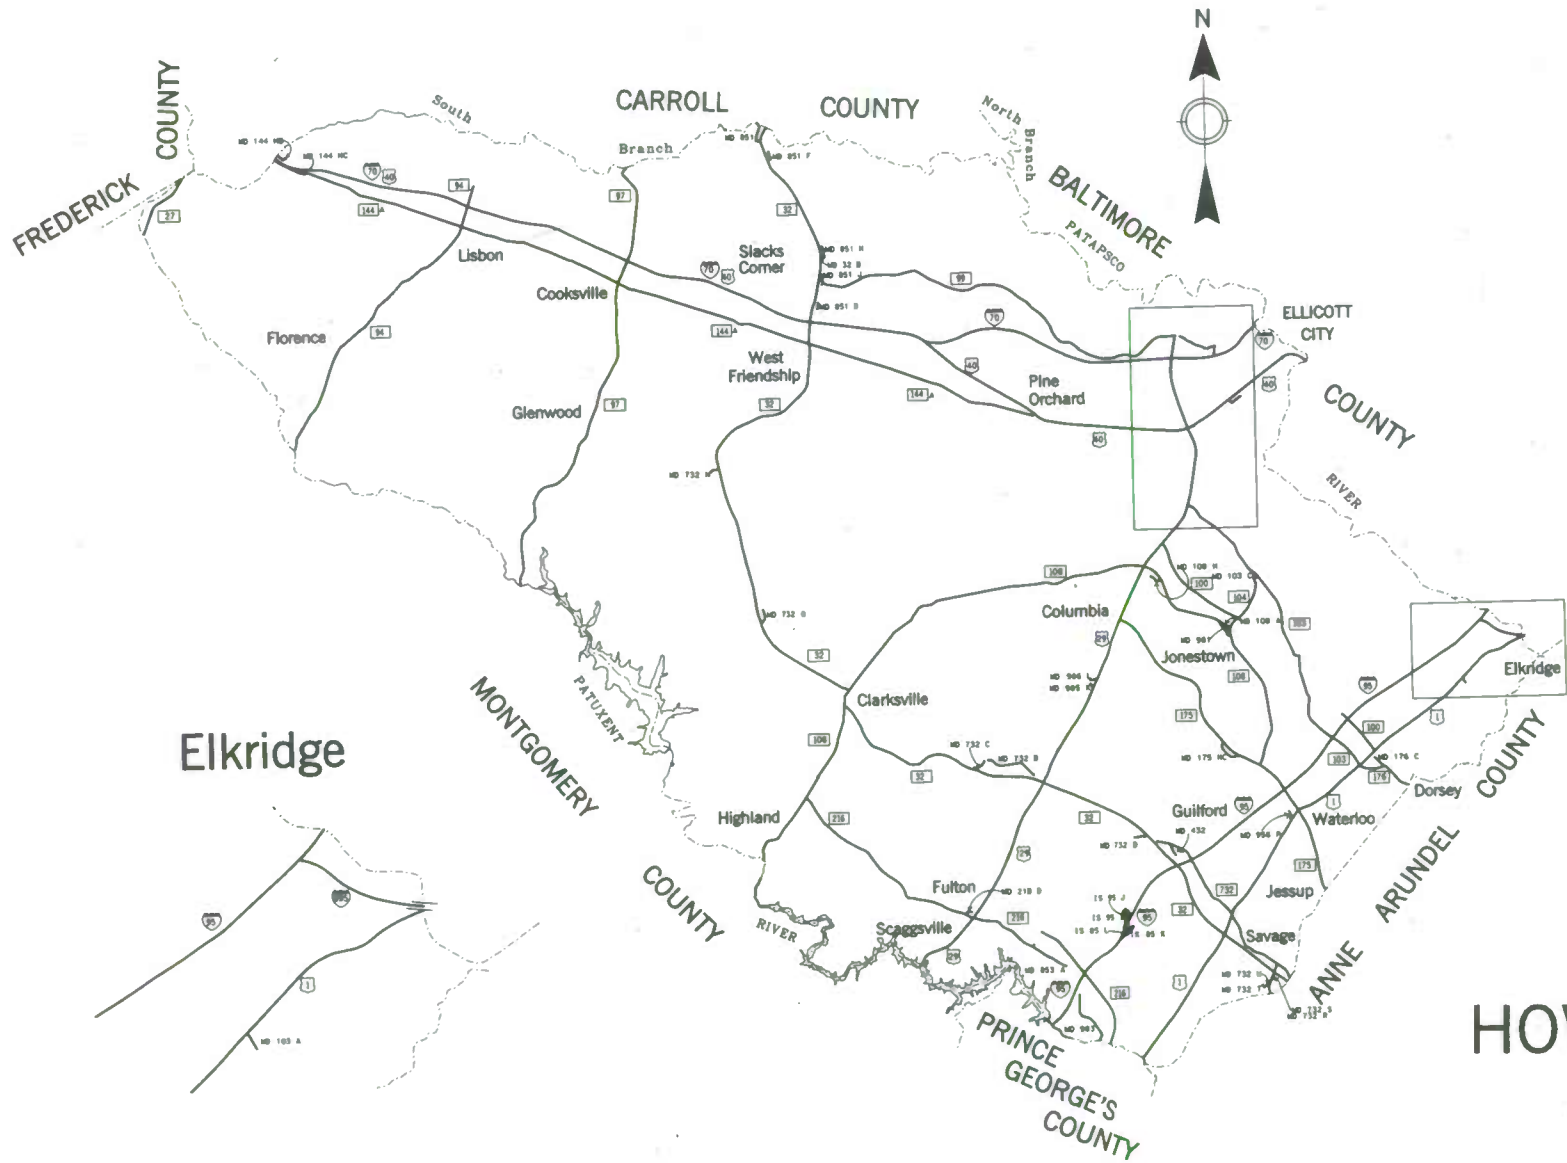

Mountain Lake Park

FRIENDSVILLE

P E N N S Y L V A N I A

HARFORD COUNTY

JUNE 1995 12

Elkridge

ELLICOTT CITY

HOWARD COUNTY