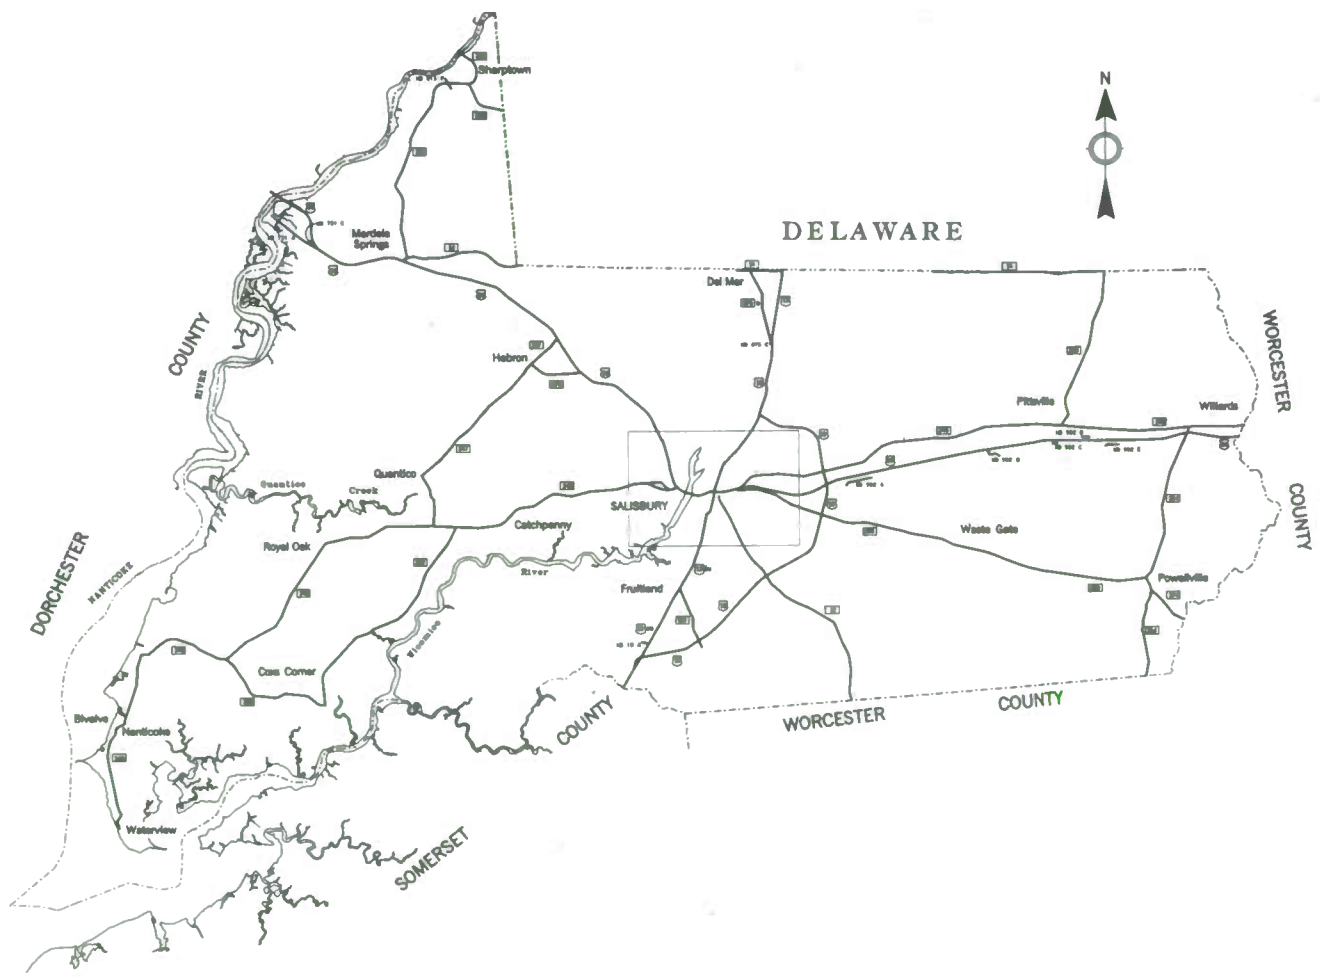

SALISBURY

WICOMICO COUNTY

JUNE 1995 22