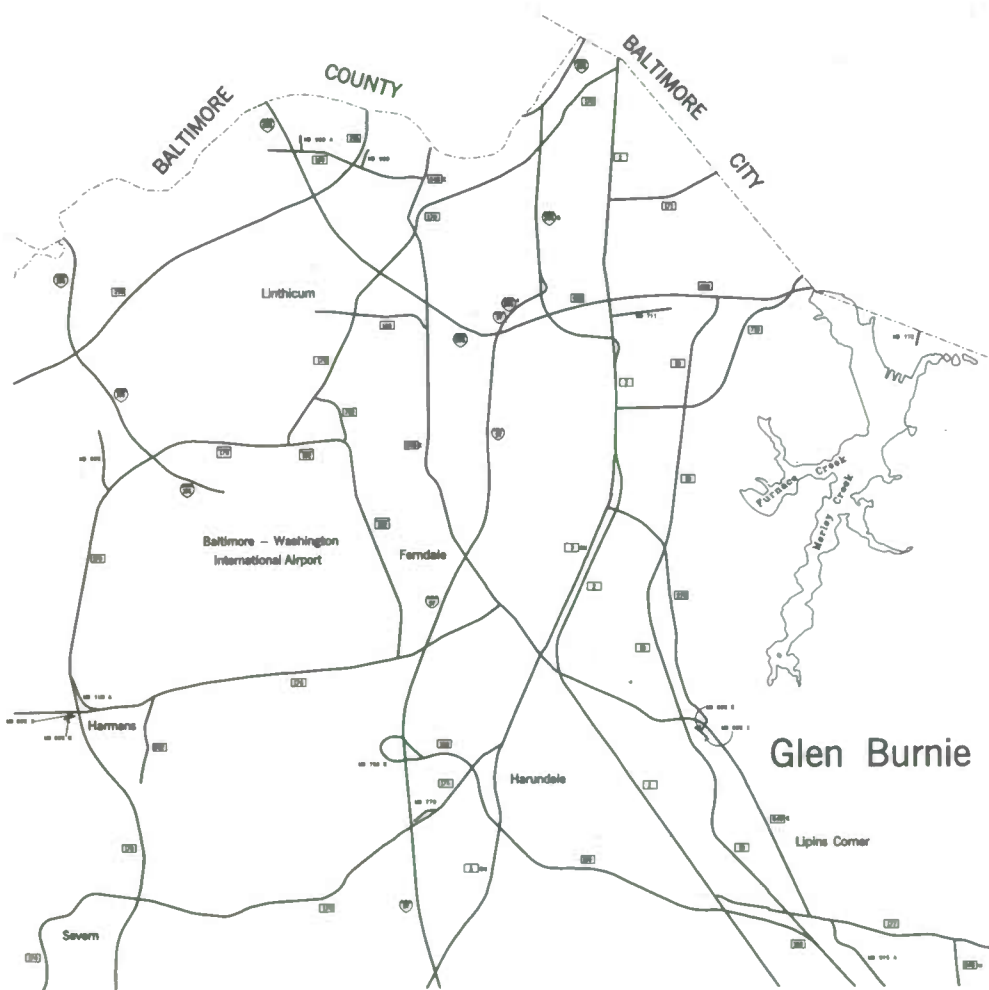

P E N N S Y L V A N I A

ALLEGANY COUNTY

CHESAPEAKE

BAY

ANNE ARUNDEL COUNTY

JUNE 1995

ANNE ARUNDEL COUNTY

BALTIMORE COUNTY

CALVERT COUNTY

CHESAPEAKE BAY

ANNE ARUNDEL COUNTY

CARROLL COUNTY

NEW WINDSOR NORTH

WESTMINSTER

CECIL COUNTY
7
JUNE 1995

DORCHESTER COUNTY

D E L A W A R E

COUNTY

CAROLINE

COUNTY

TALBOT

CROFTANK

RIVER

LITTLE

CHRISTINA

RIVER

CHESAPEAKE

BAY

WILMINGTON

DELAWARE

THORNTON

COUNTY