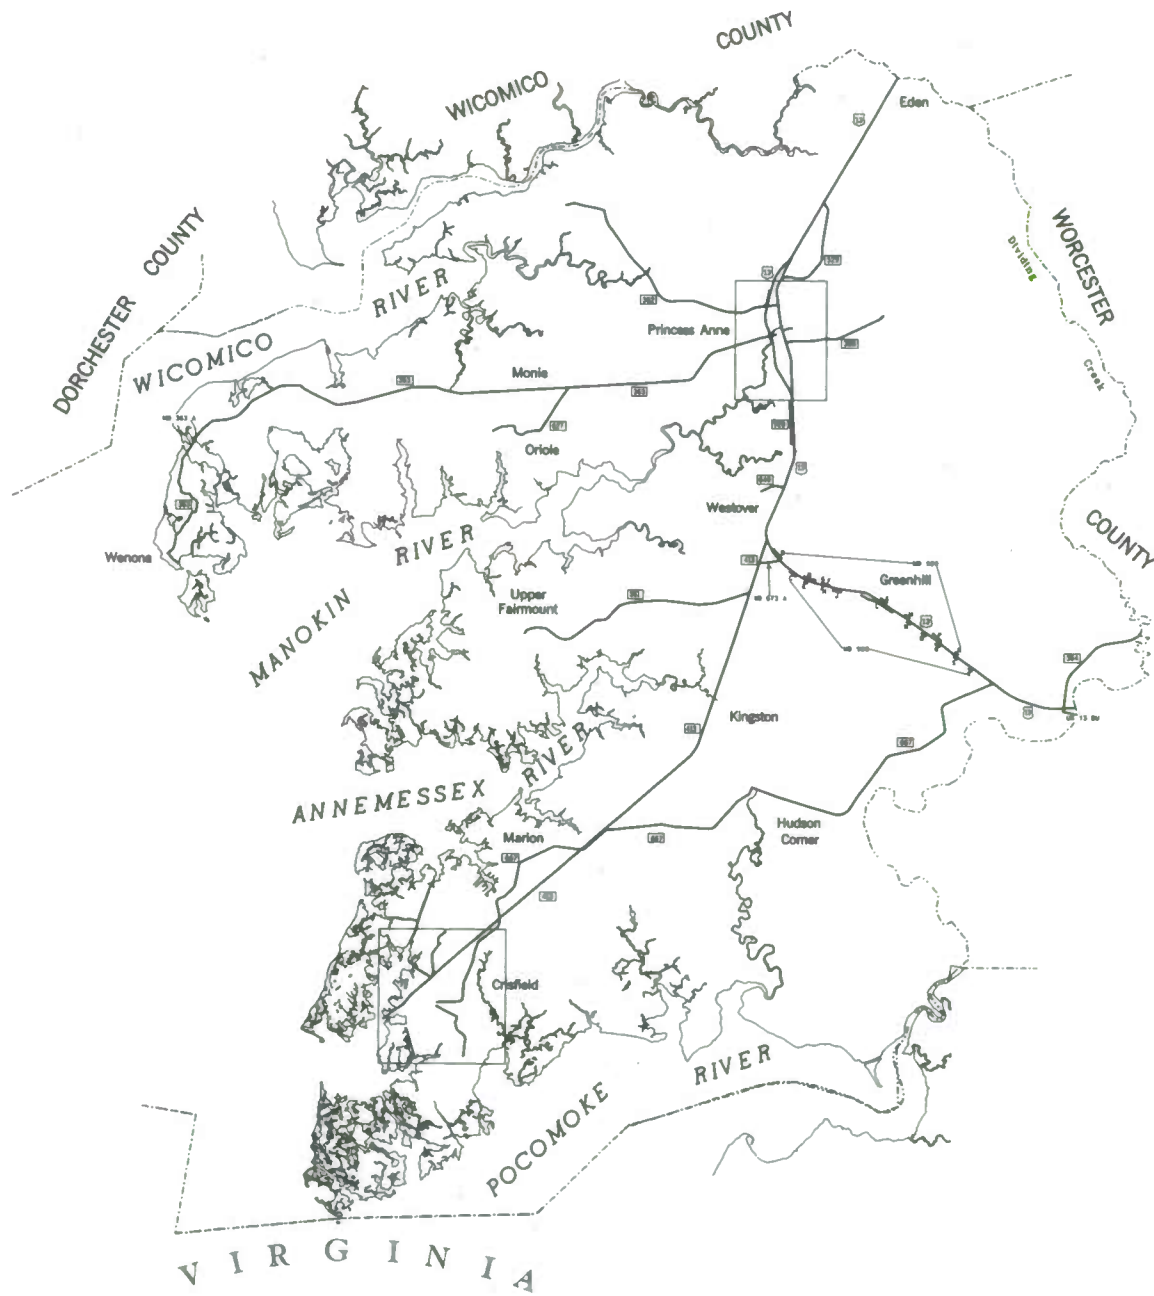

P E N N S Y L V A N I A

ALLEGANY COUNTY

CHESAPEAKE

BAY

ANNE ARUNDEL COUNTY

JUNE 1995

ANNE ARUNDEL COUNTY

BALTIMORE COUNTY

D E L A W A R E

COUNTY

CAROLINE

COUNTY

TALBOT

CROFTANK

RIVER

LITTLE

CHRISTINA

RIVER

CHESAPEAKE

BAY

WILMINGTON

DELAWARE

THORNTON

COUNTY

PRINCE GEORGE'S COUNTY

QUEEN ANNE'S COUNTY

ST MARY'S COUNTY

Princess Anne

Crisfield

SOMERSET COUNTY

Easton

TALBOT COUNTY