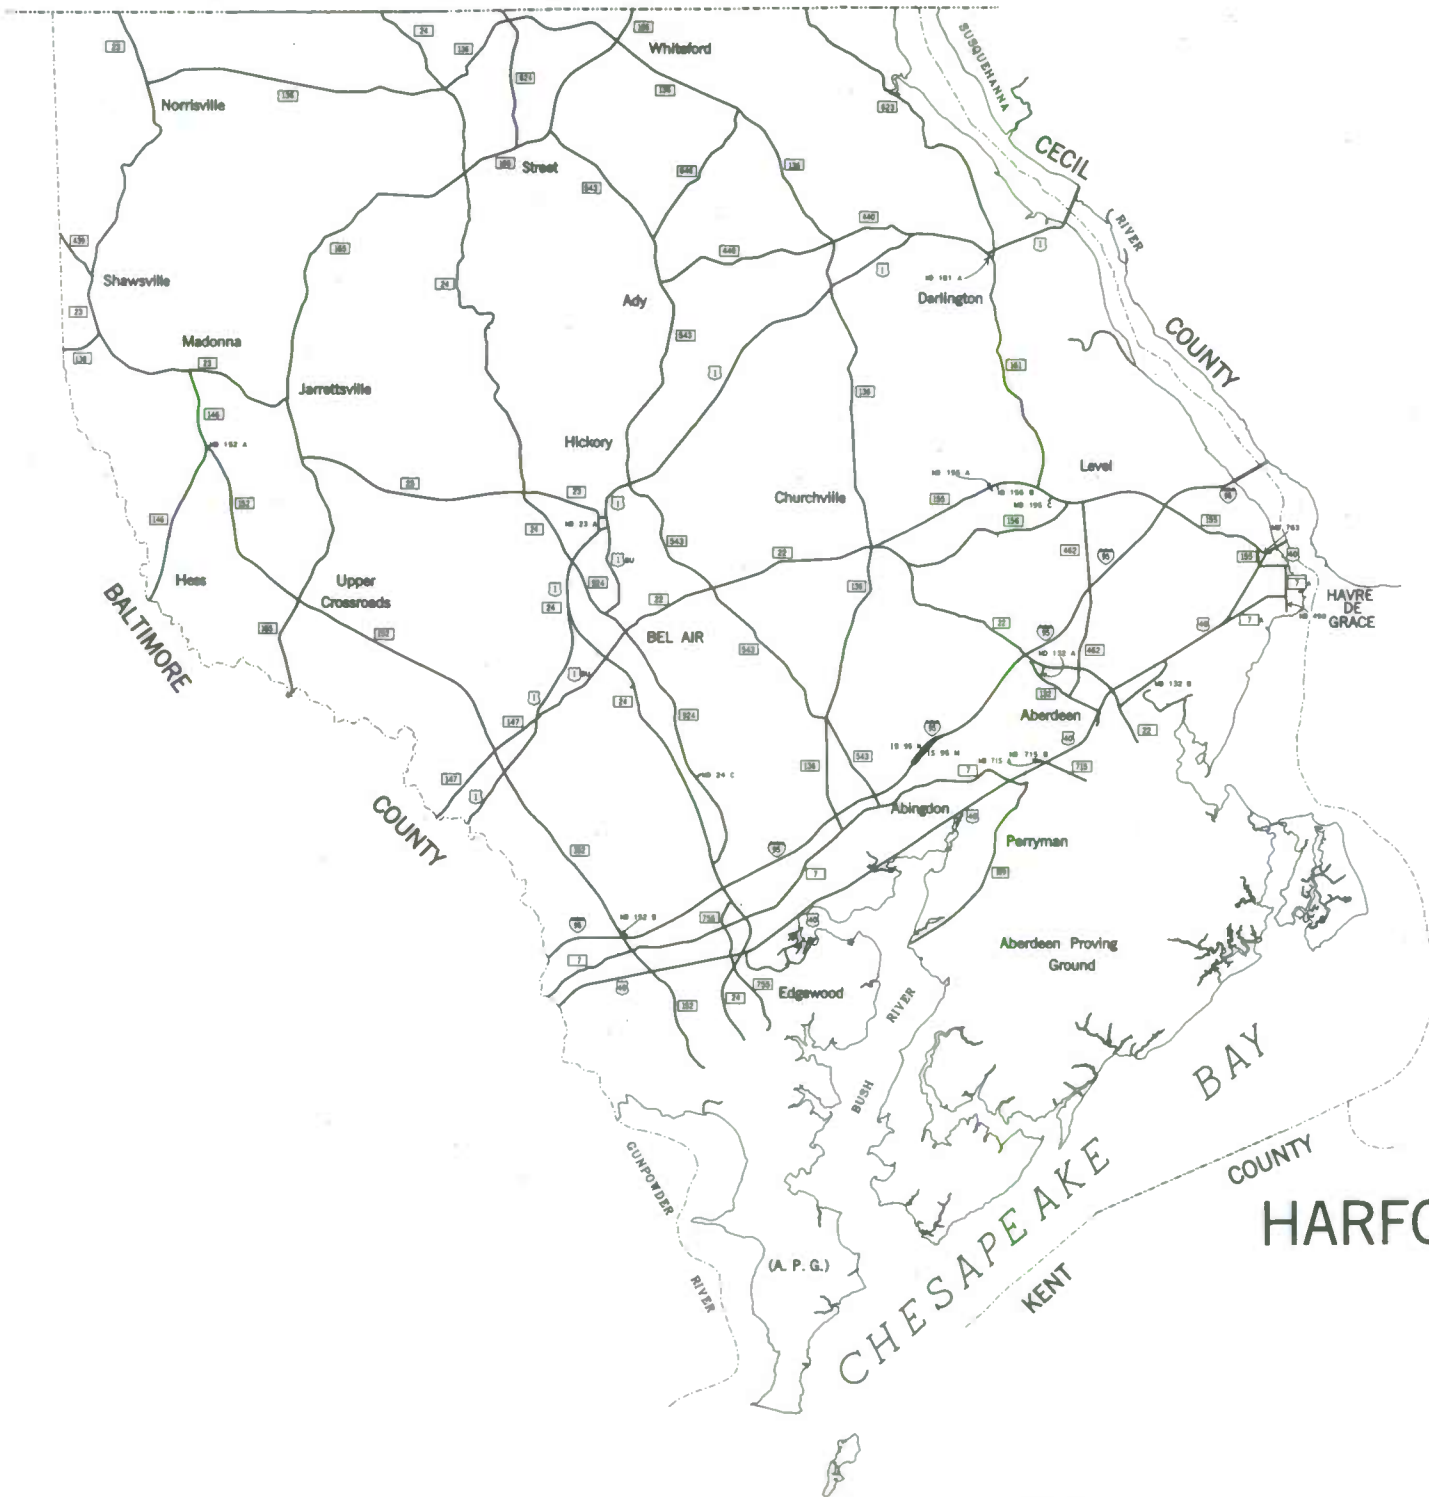

P E N N S Y L V A N I A

HARFORD COUNTY

JUNE 1995 12