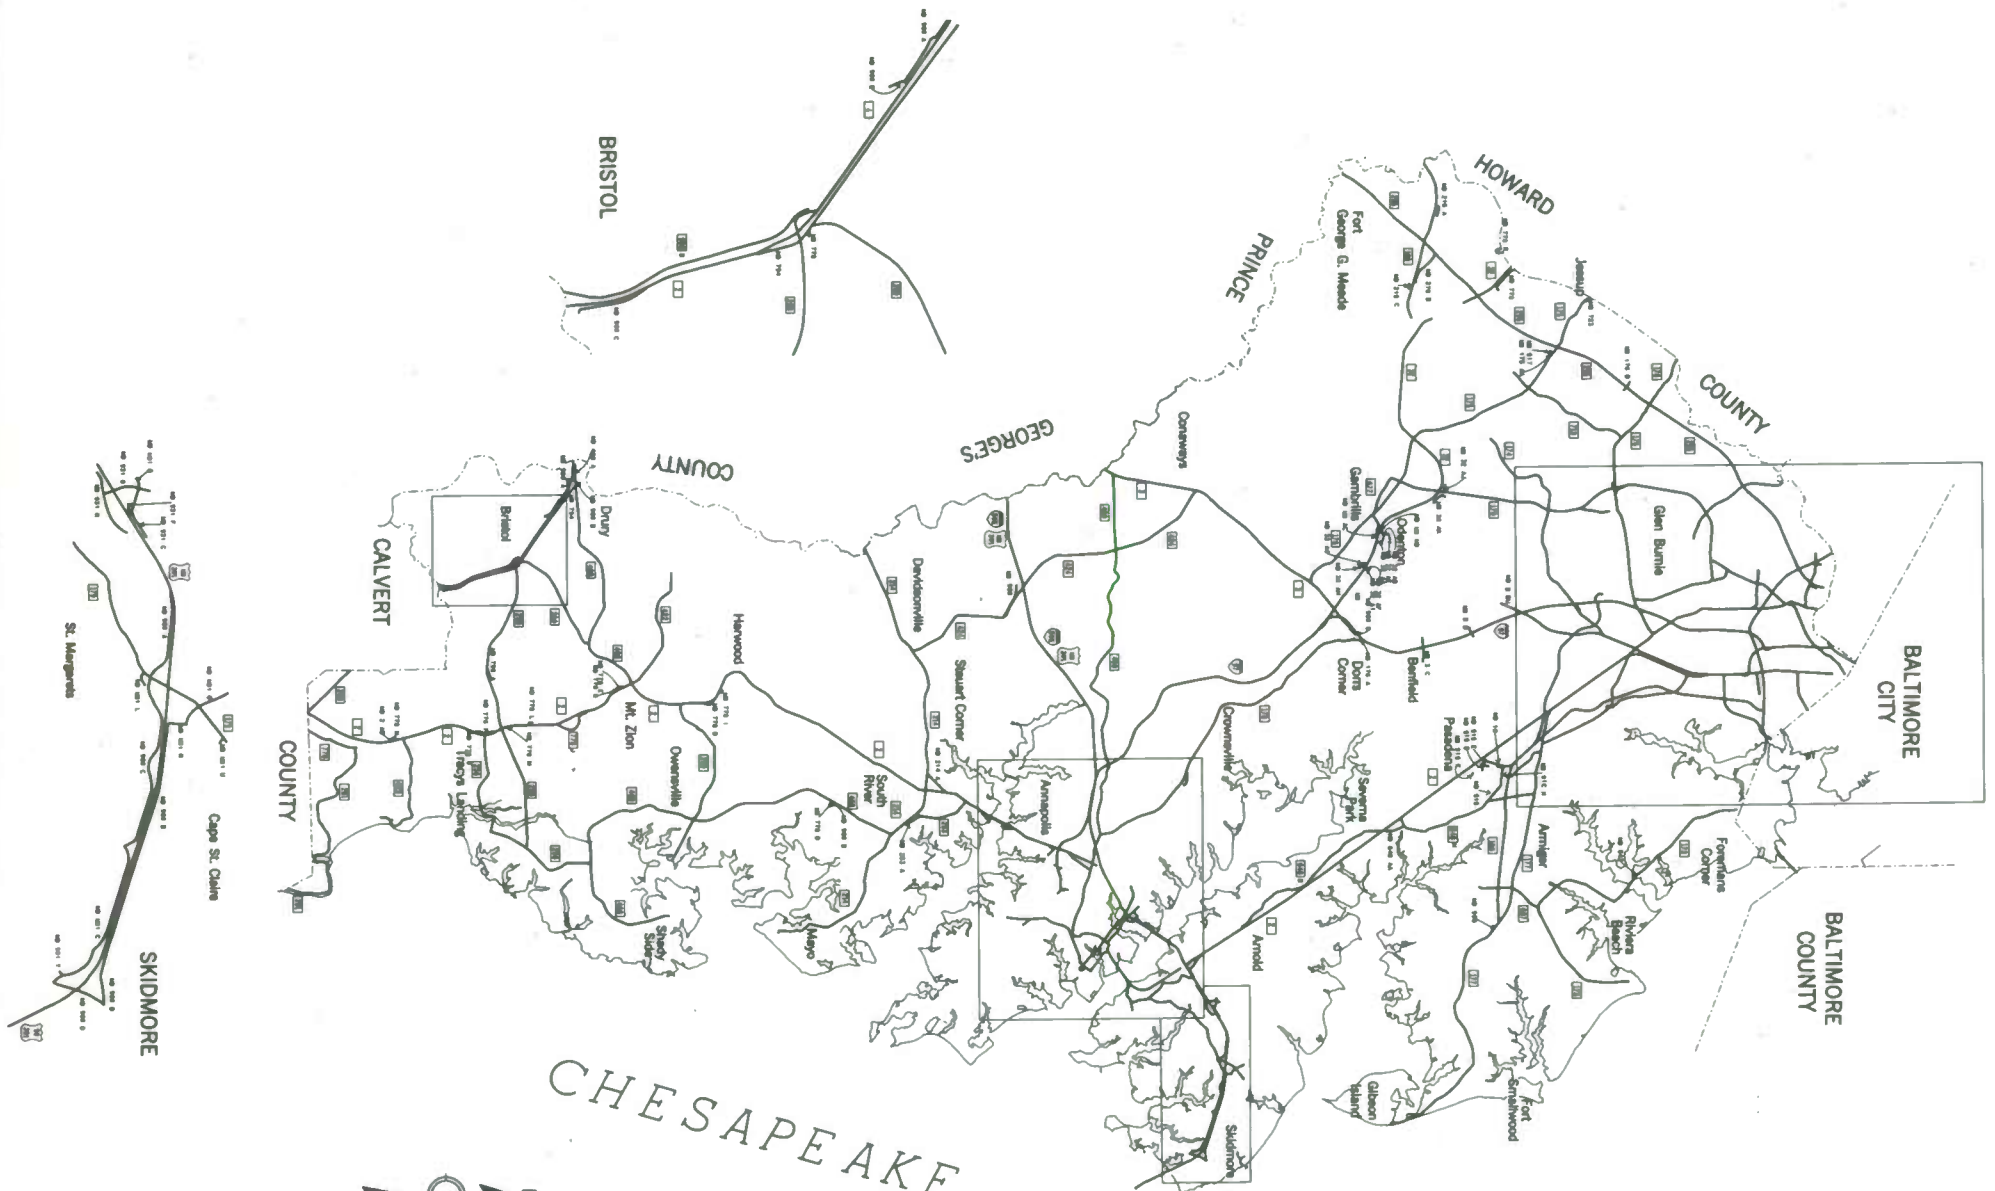

P E N N S Y L V A N I A

ALLEGANY COUNTY

CHESAPEAKE

BAY

ANNE ARUNDEL COUNTY

JUNE 1995

ANNE ARUNDEL COUNTY

BALTIMORE COUNTY

CALVERT COUNTY

CHESAPEAKE BAY

ANNE ARUNDEL COUNTY

CARROLL COUNTY

NEW WINDSOR NORTH

WESTMINSTER

CECIL COUNTY
7
JUNE 1995

DORCHESTER COUNTY

D E L A W A R E

COUNTY

CAROLINE

COUNTY

TALBOT

CROFTANK

RIVER

LITTLE

CHRISTINA

RIVER

CHESAPEAKE

BAY

WILMINGTON

DELAWARE

THORNTON

COUNTY