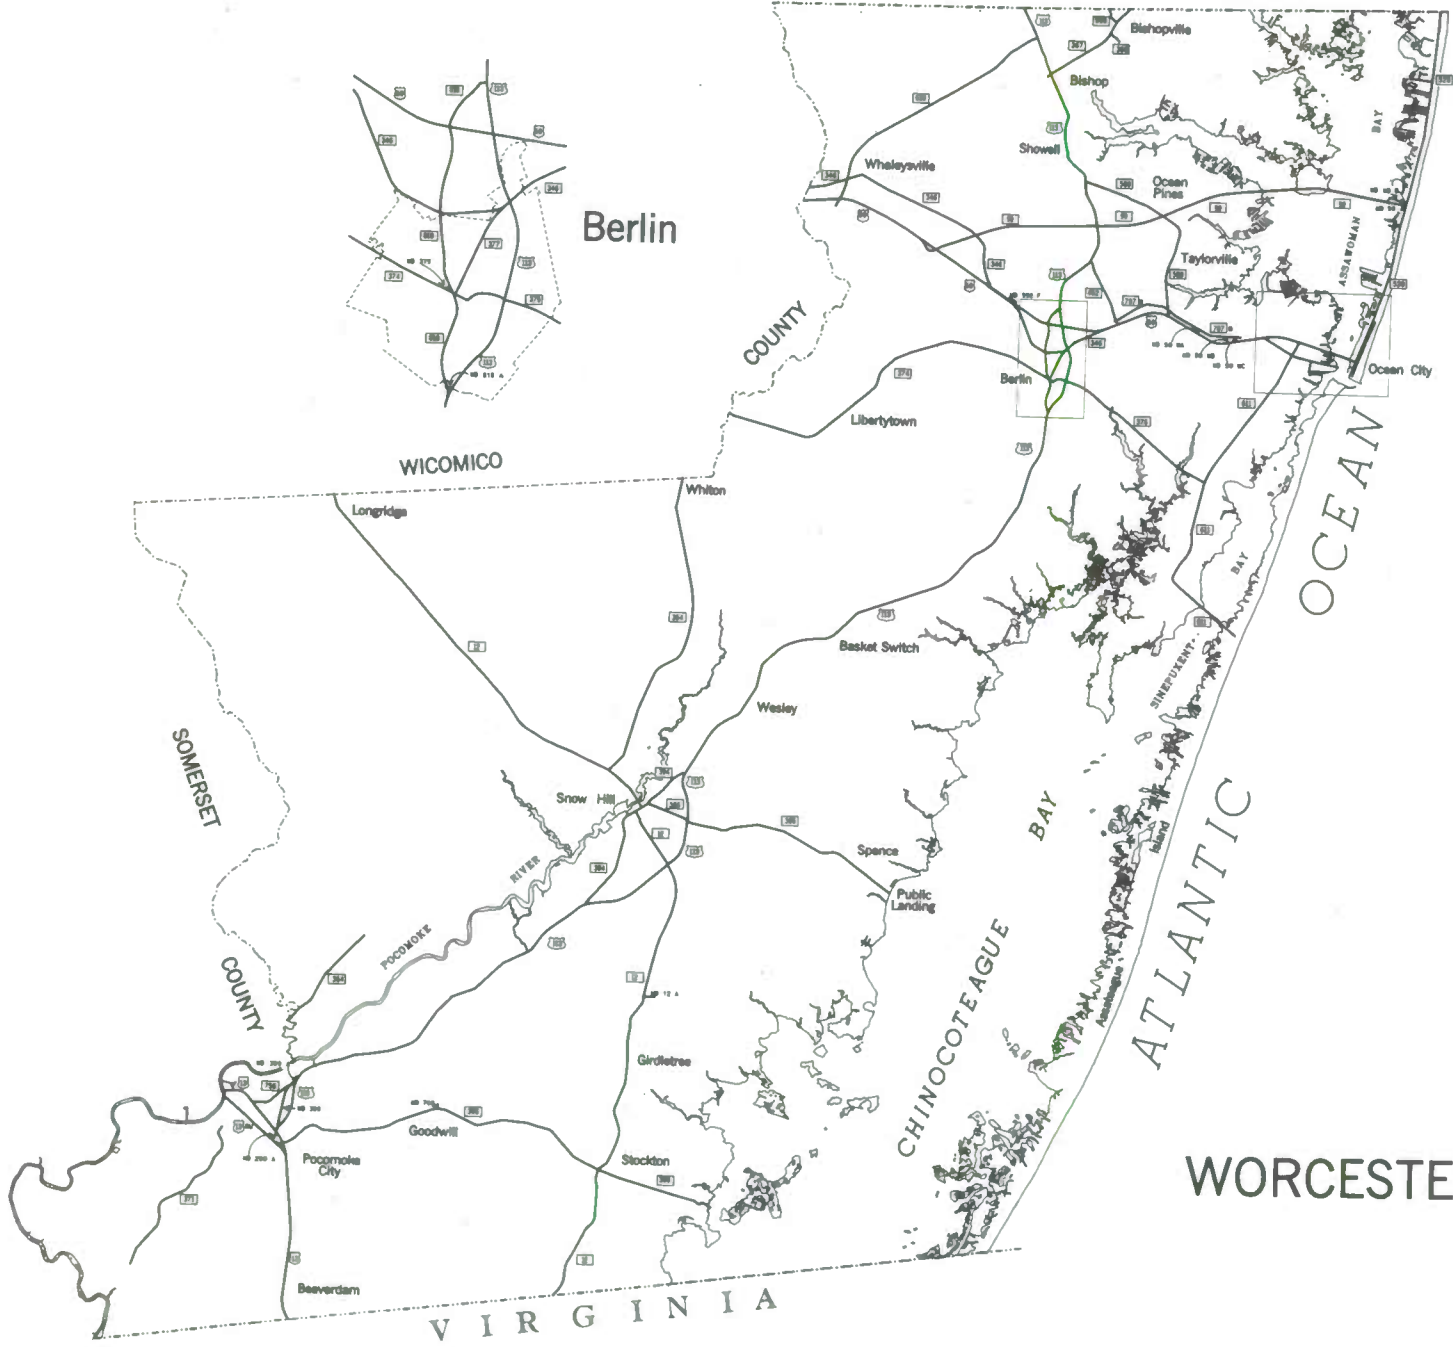

D E L A W A R E

WORCESTER COUNTY

JUNE 1995

23