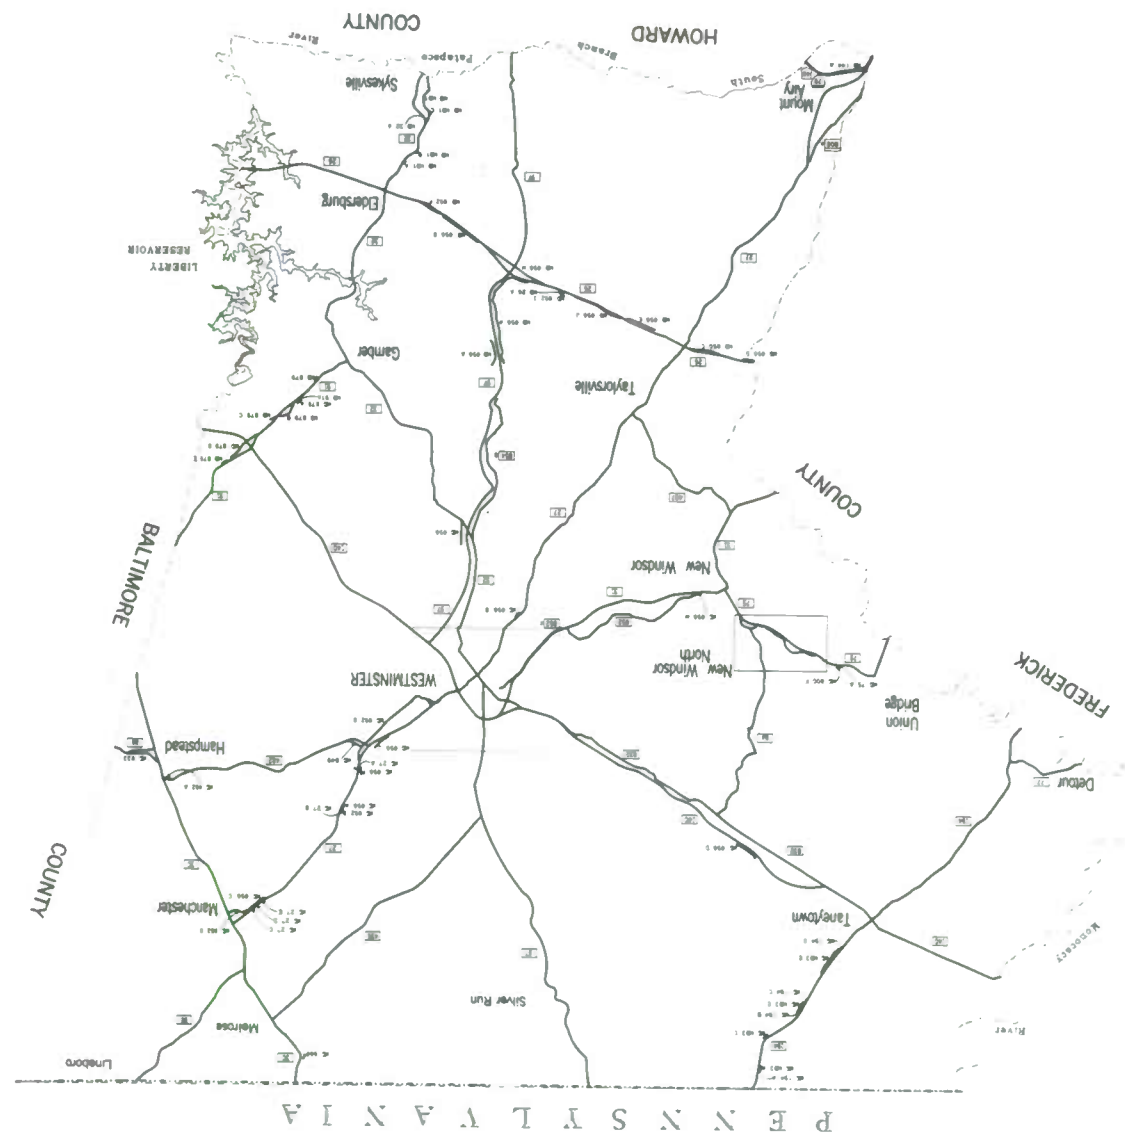

P E N N S Y L V A N I A

ALLEGANY COUNTY

CHESAPEAKE

BAY

ANNE ARUNDEL COUNTY

JUNE 1995

ANNE ARUNDEL COUNTY

BALTIMORE COUNTY

CALVERT COUNTY

CHESAPEAKE BAY

ANNE ARUNDEL COUNTY

CARROLL COUNTY

NEW WINDSOR NORTH

WESTMINSTER

CECIL COUNTY
7
JUNE 1995

DORCHESTER COUNTY

D E L A W A R E

COUNTY

CAROLINE

COUNTY

TALBOT

CROFTANK

RIVER

LITTLE

CHRISTINA

RIVER

CHESAPEAKE

BAY

WILMINGTON

DELAWARE

THORNTON

COUNTY