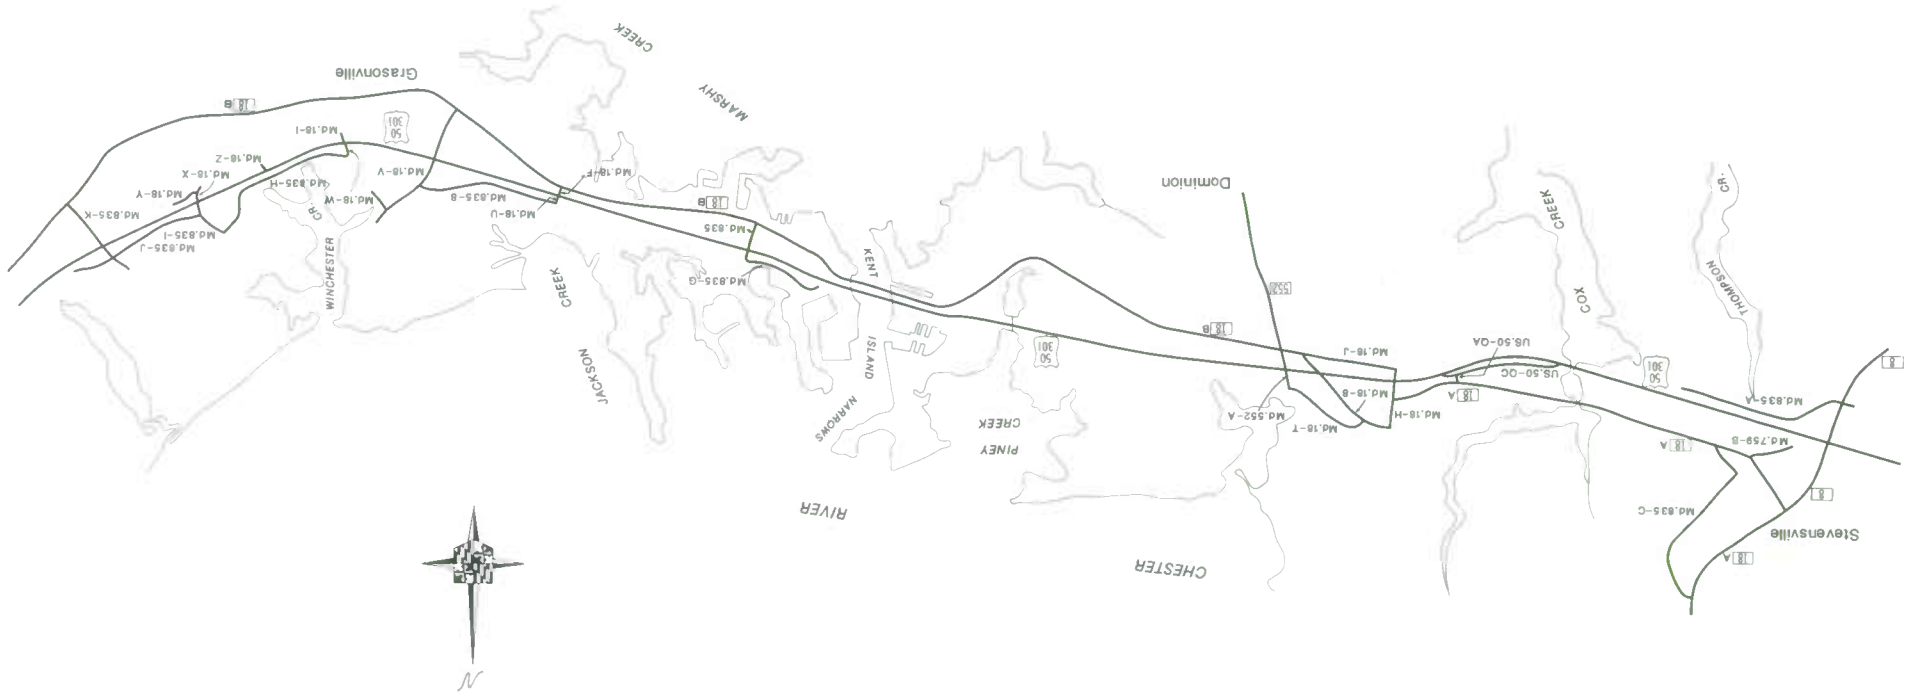

QUEEN ANNES COUNTY