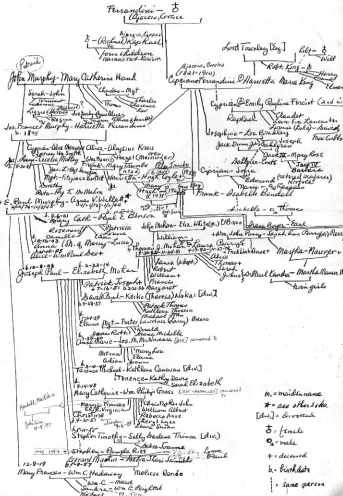

MSA SC 5860-1-5

Jos. P. Murphy's paternal family tree 1908

- m. = maiden name
- * = see other side
- [div.] = divorced
- ♂ = female
- ♂ = male
- + = deceased
- b. birth date
- ... = same person