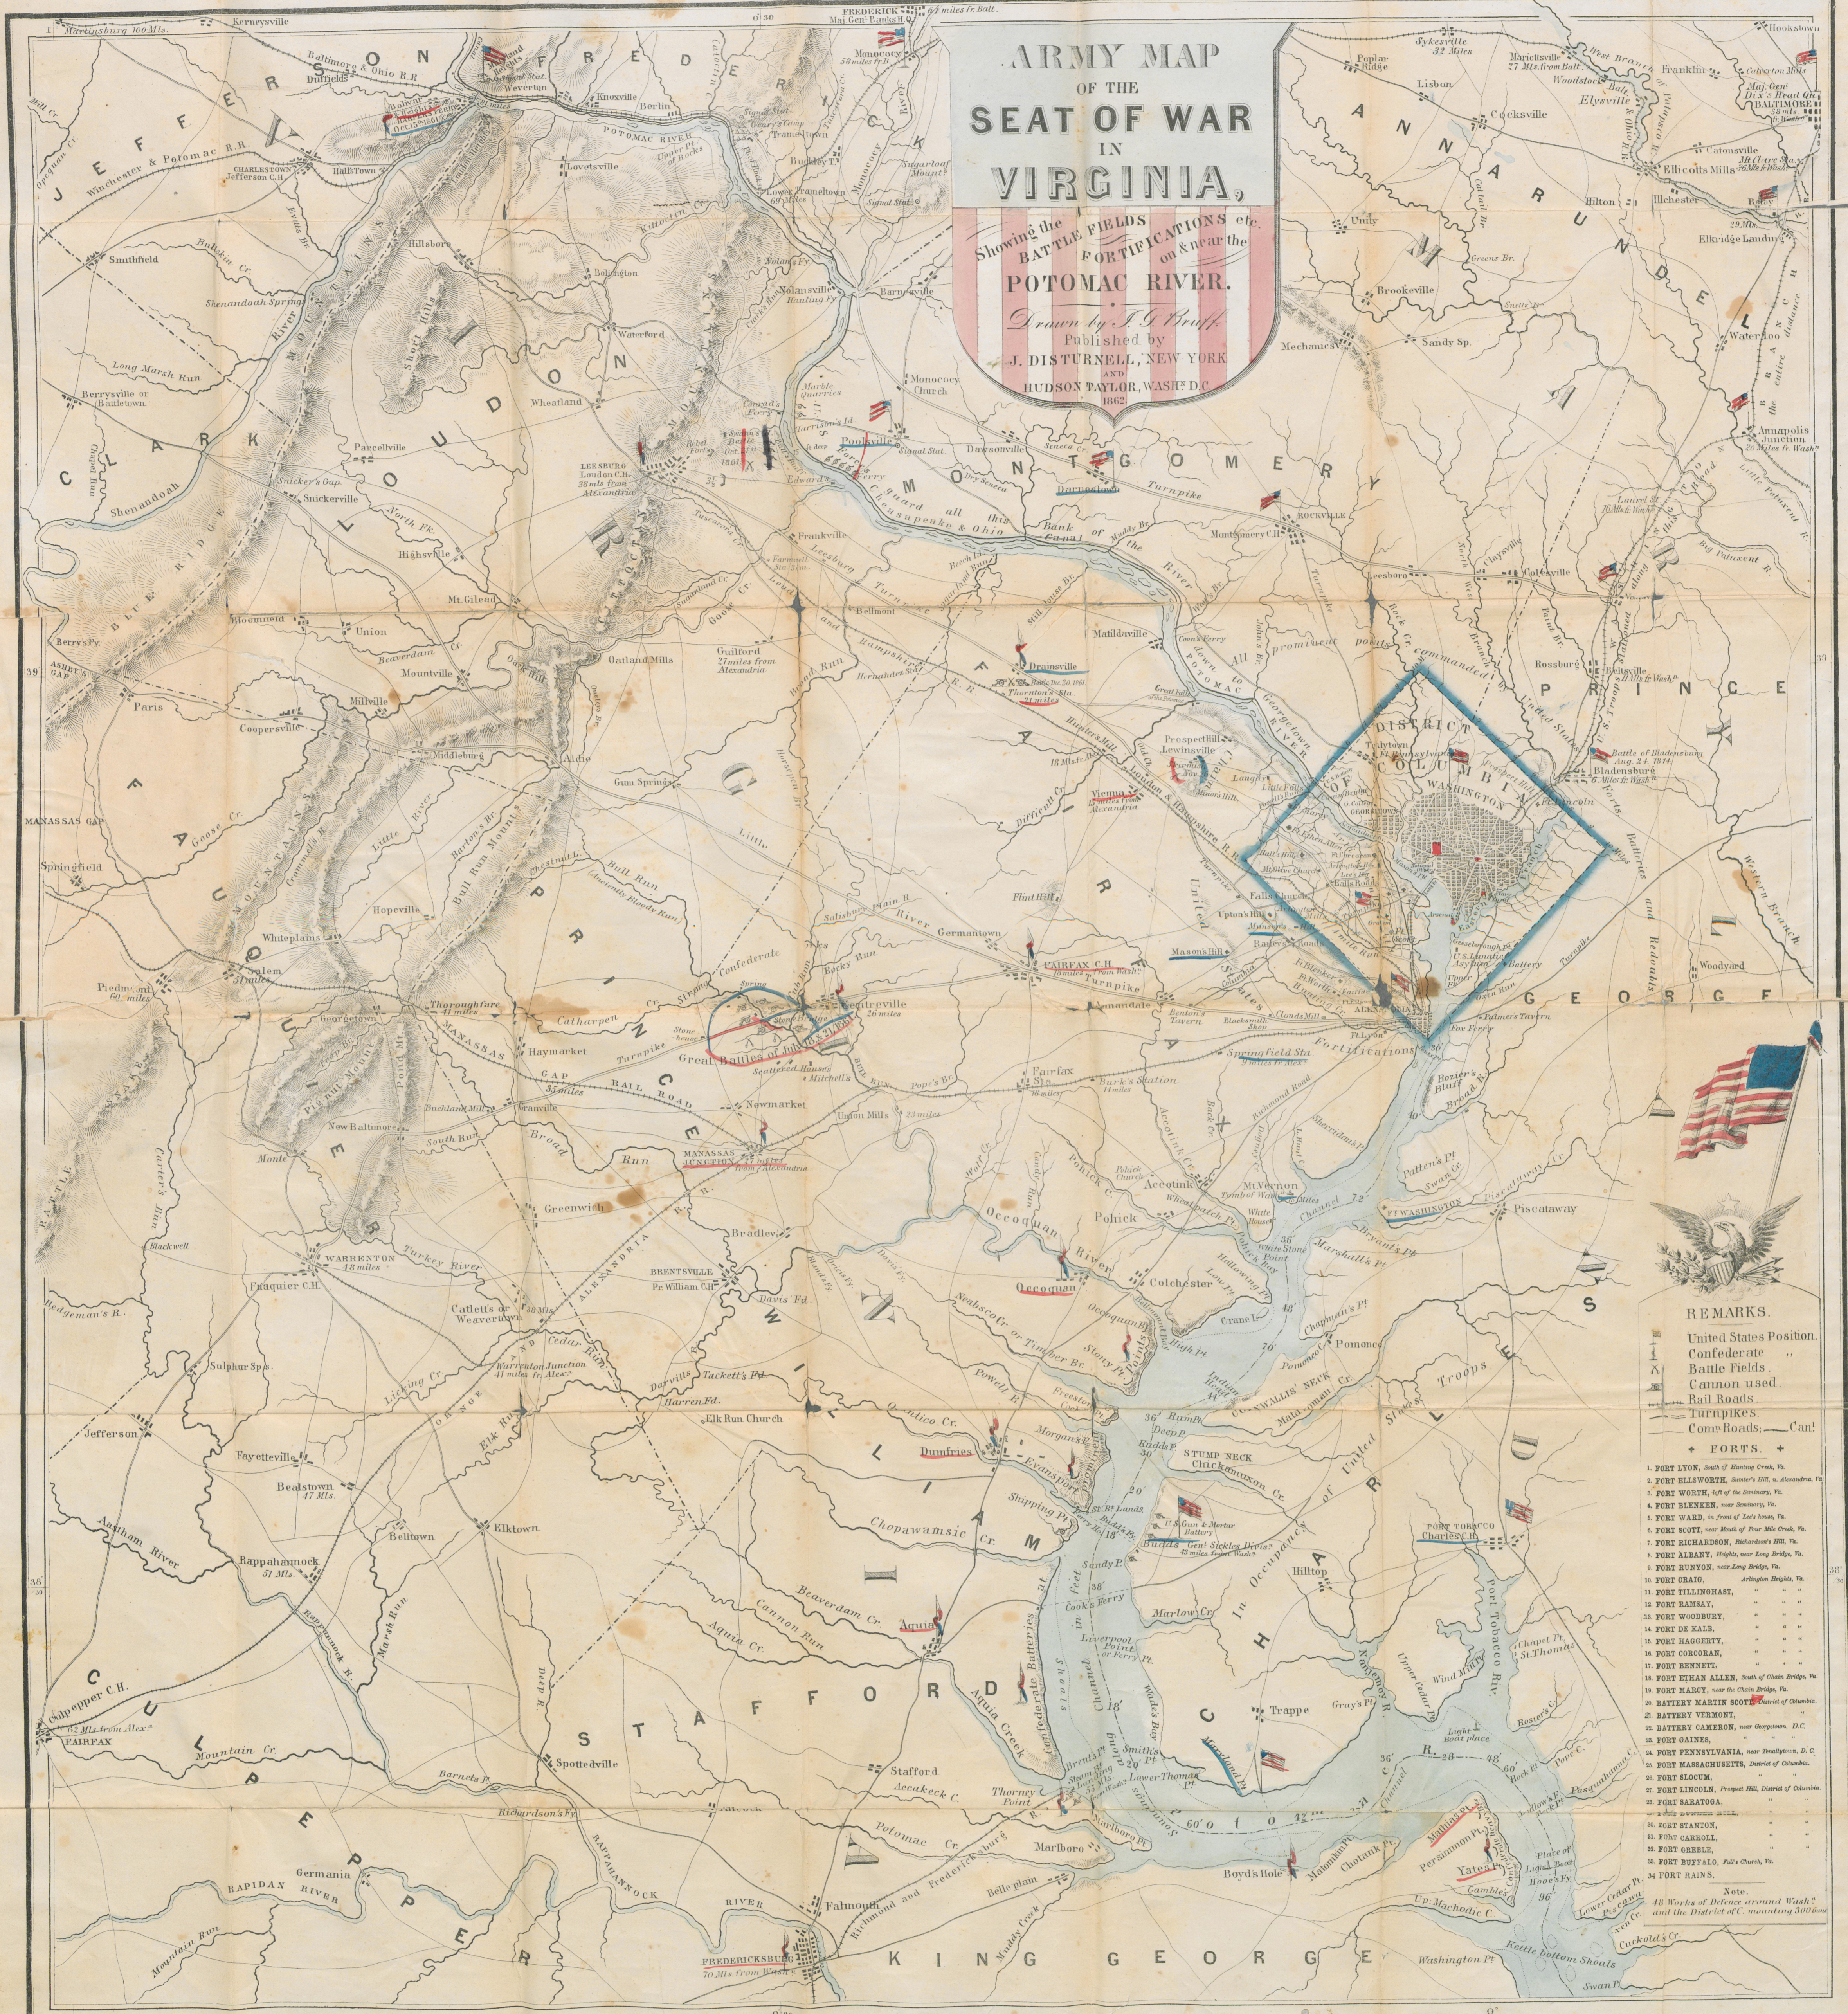

ARMY MAP OF THE SEAT OF WAR IN VIRGINIA, Showing the BATTLE FIELDS FORTIFICATIONS etc. on & near the POTOMAC RIVER.

Drawn by J. G. Buff
Published by
J. DISTURNELL, NEW YORK
AND
HUDSON TAYLOR, WASH. D. C.
1862