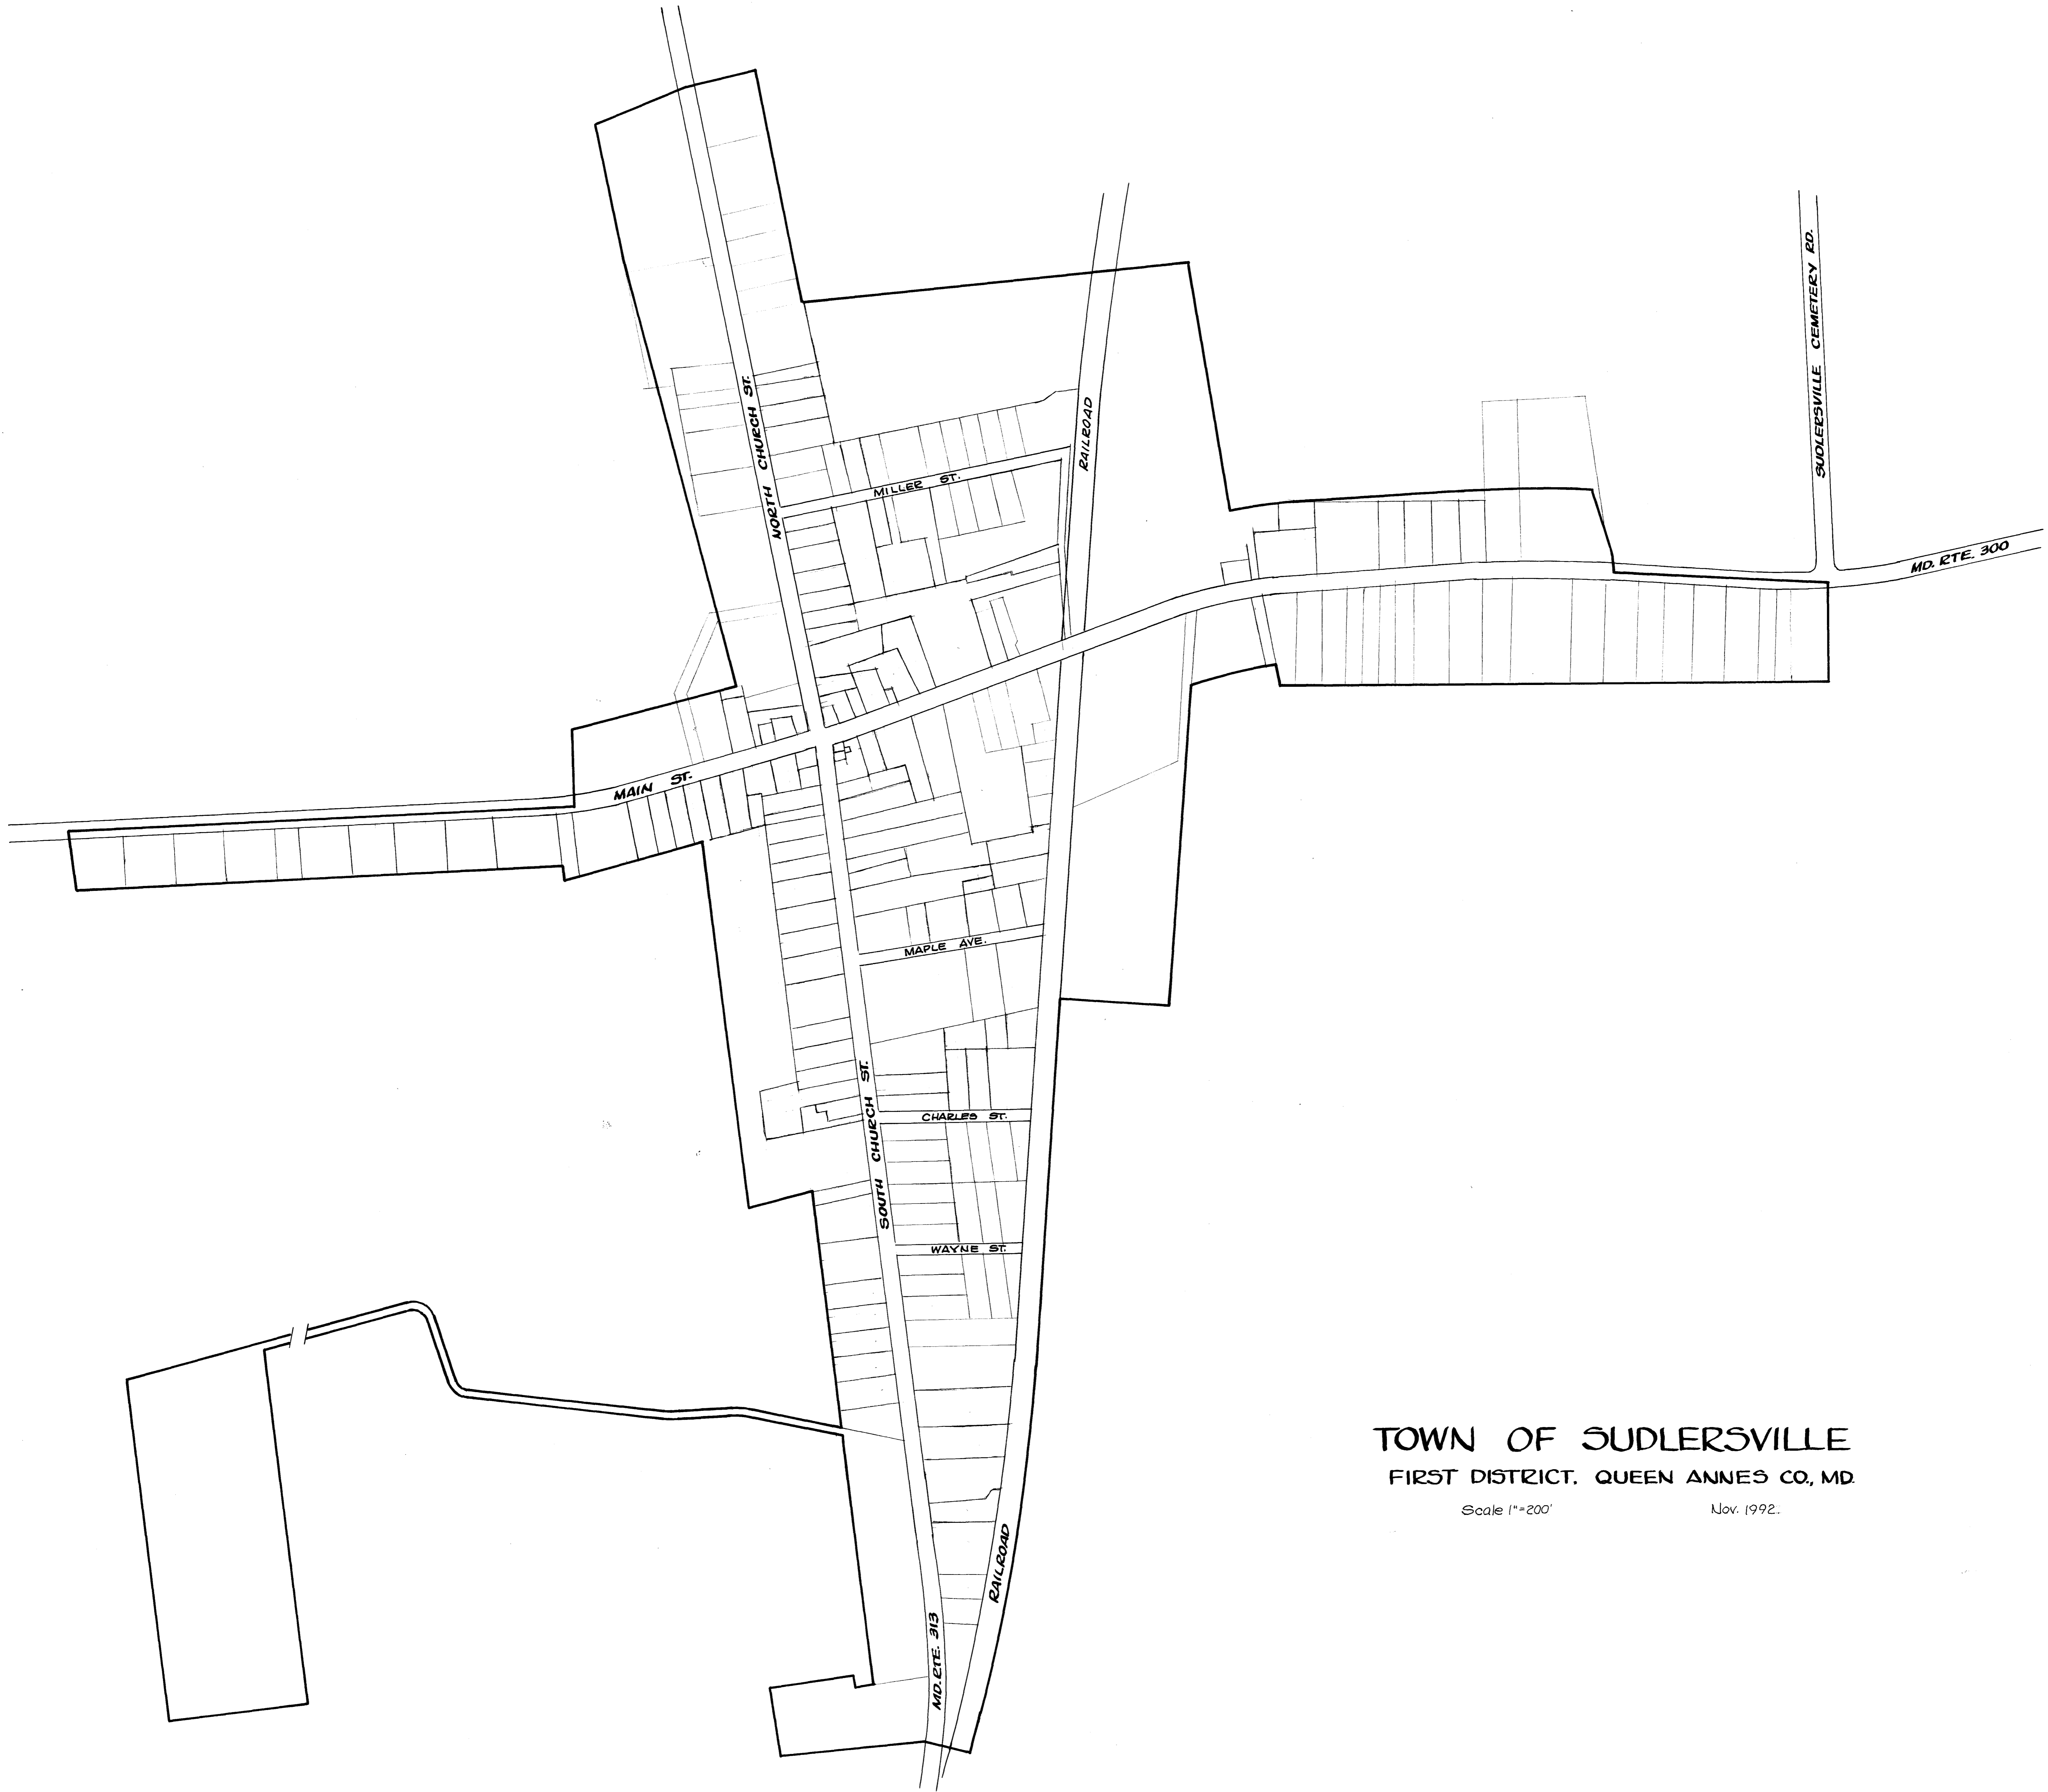

Measured State Archives

TOWN OF SUDLERSVILLE
FIRST DISTRICT. QUEEN ANNES CO., MD.

Scale 1"=200'

Nov. 1992.

MSA SC 5593-7-5