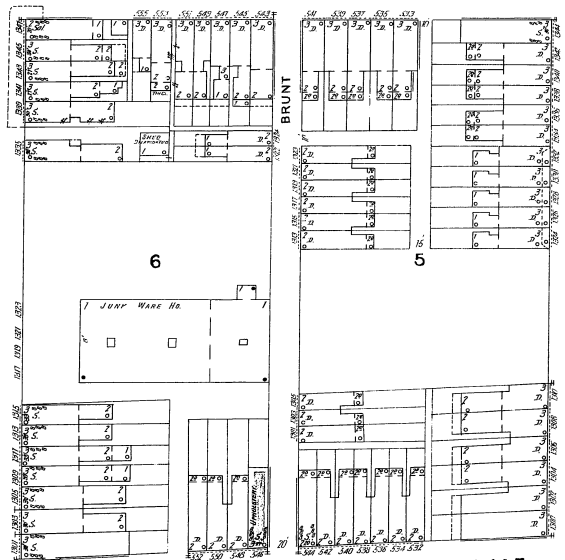

W. LAFAYETTE AV.

PENNSYLVANIA AV.

160

PUBLIC SCHOOL NO. 6.
K-12 GRADES - BOYS.

162

ETTING