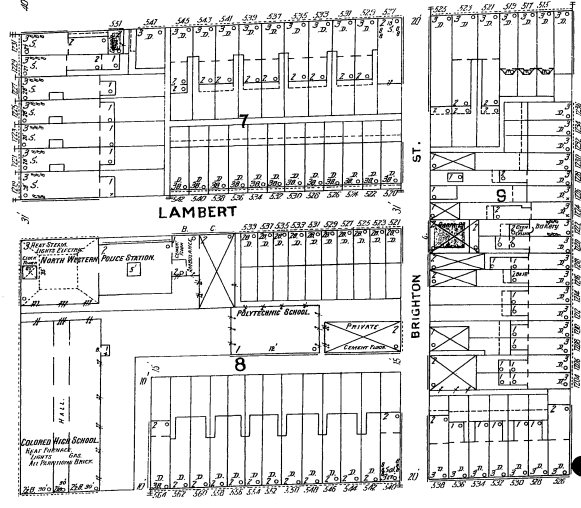

W. LANVALE

ETTING