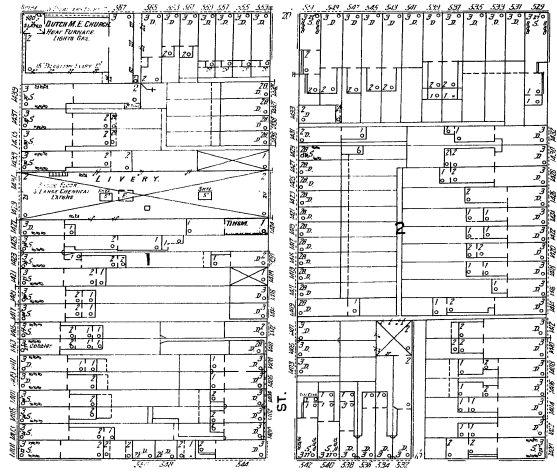

161

190 1

173

MOSHER

ETTING