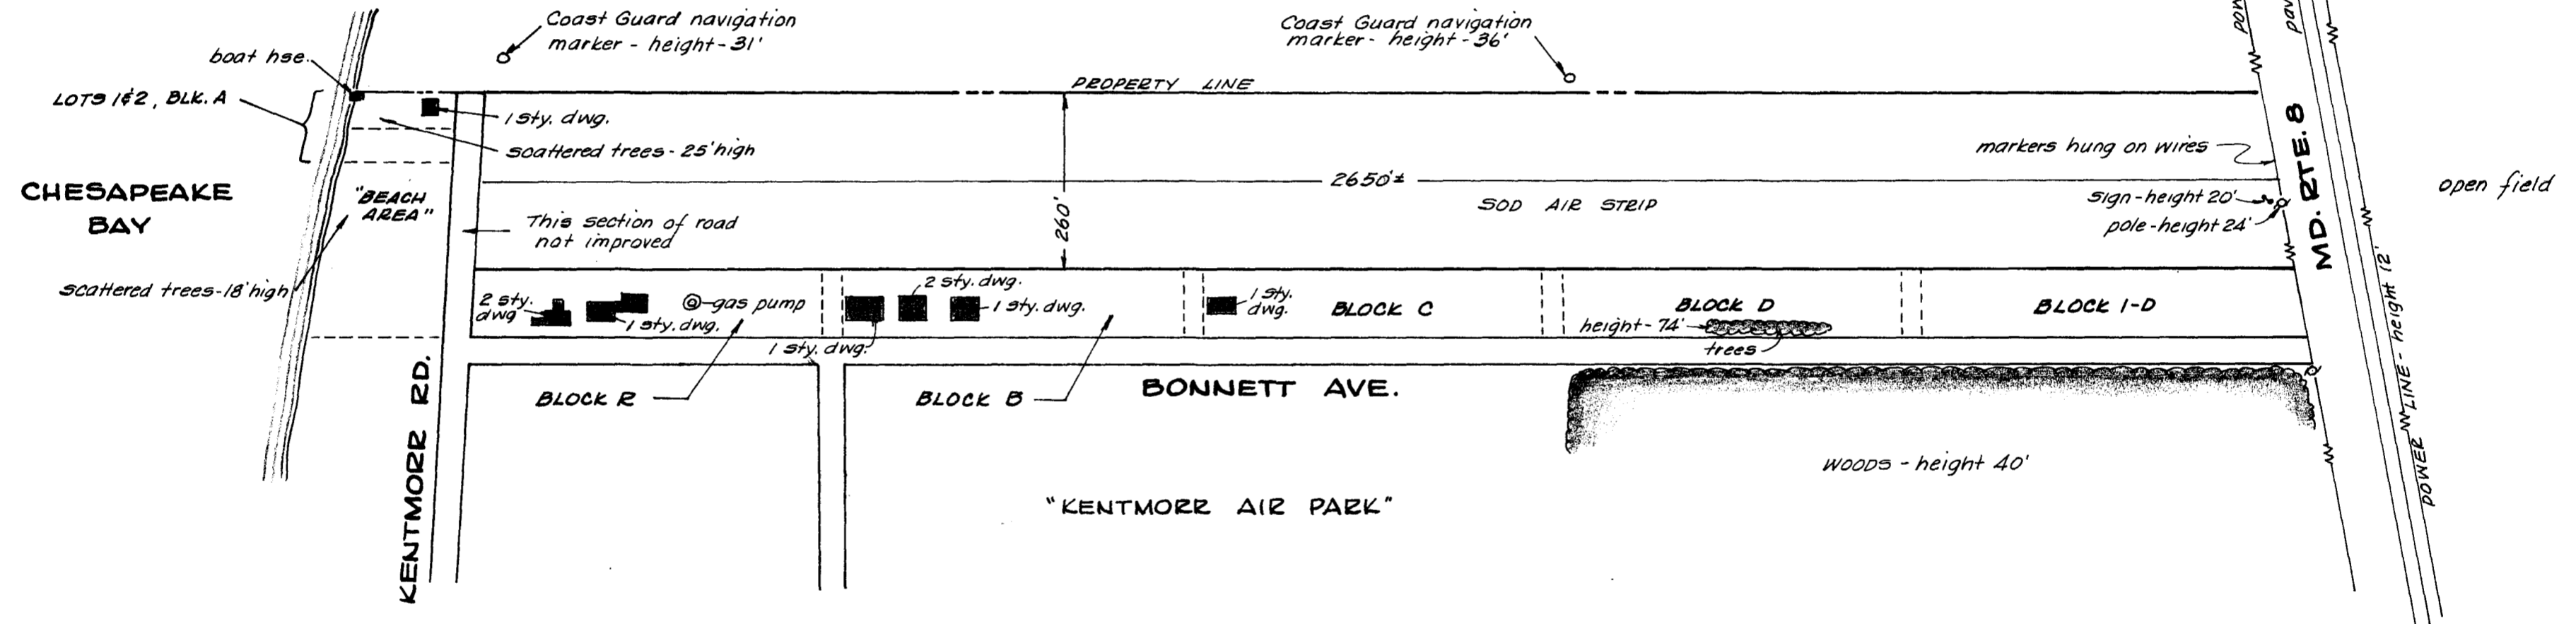

Note: Plat of "Kentmorr Air Park recorded in Plat Book TSP 1, page 26. Limits of sod air strip not clearly defined. Length shown is the distance from Kentmorr Rd. to Md. Rte. 8; width is distance between property lines.

E. CARVEL

open field

MAP OF AIR STRIP

KENTMORR AIR PARK

4TH DISTRICT, QUEEN ANNES CO., MD.

Scale 1" = 200' Jan. 1972.

William E. Nuttle, Reg. Surveyor
Chestertown, Md.