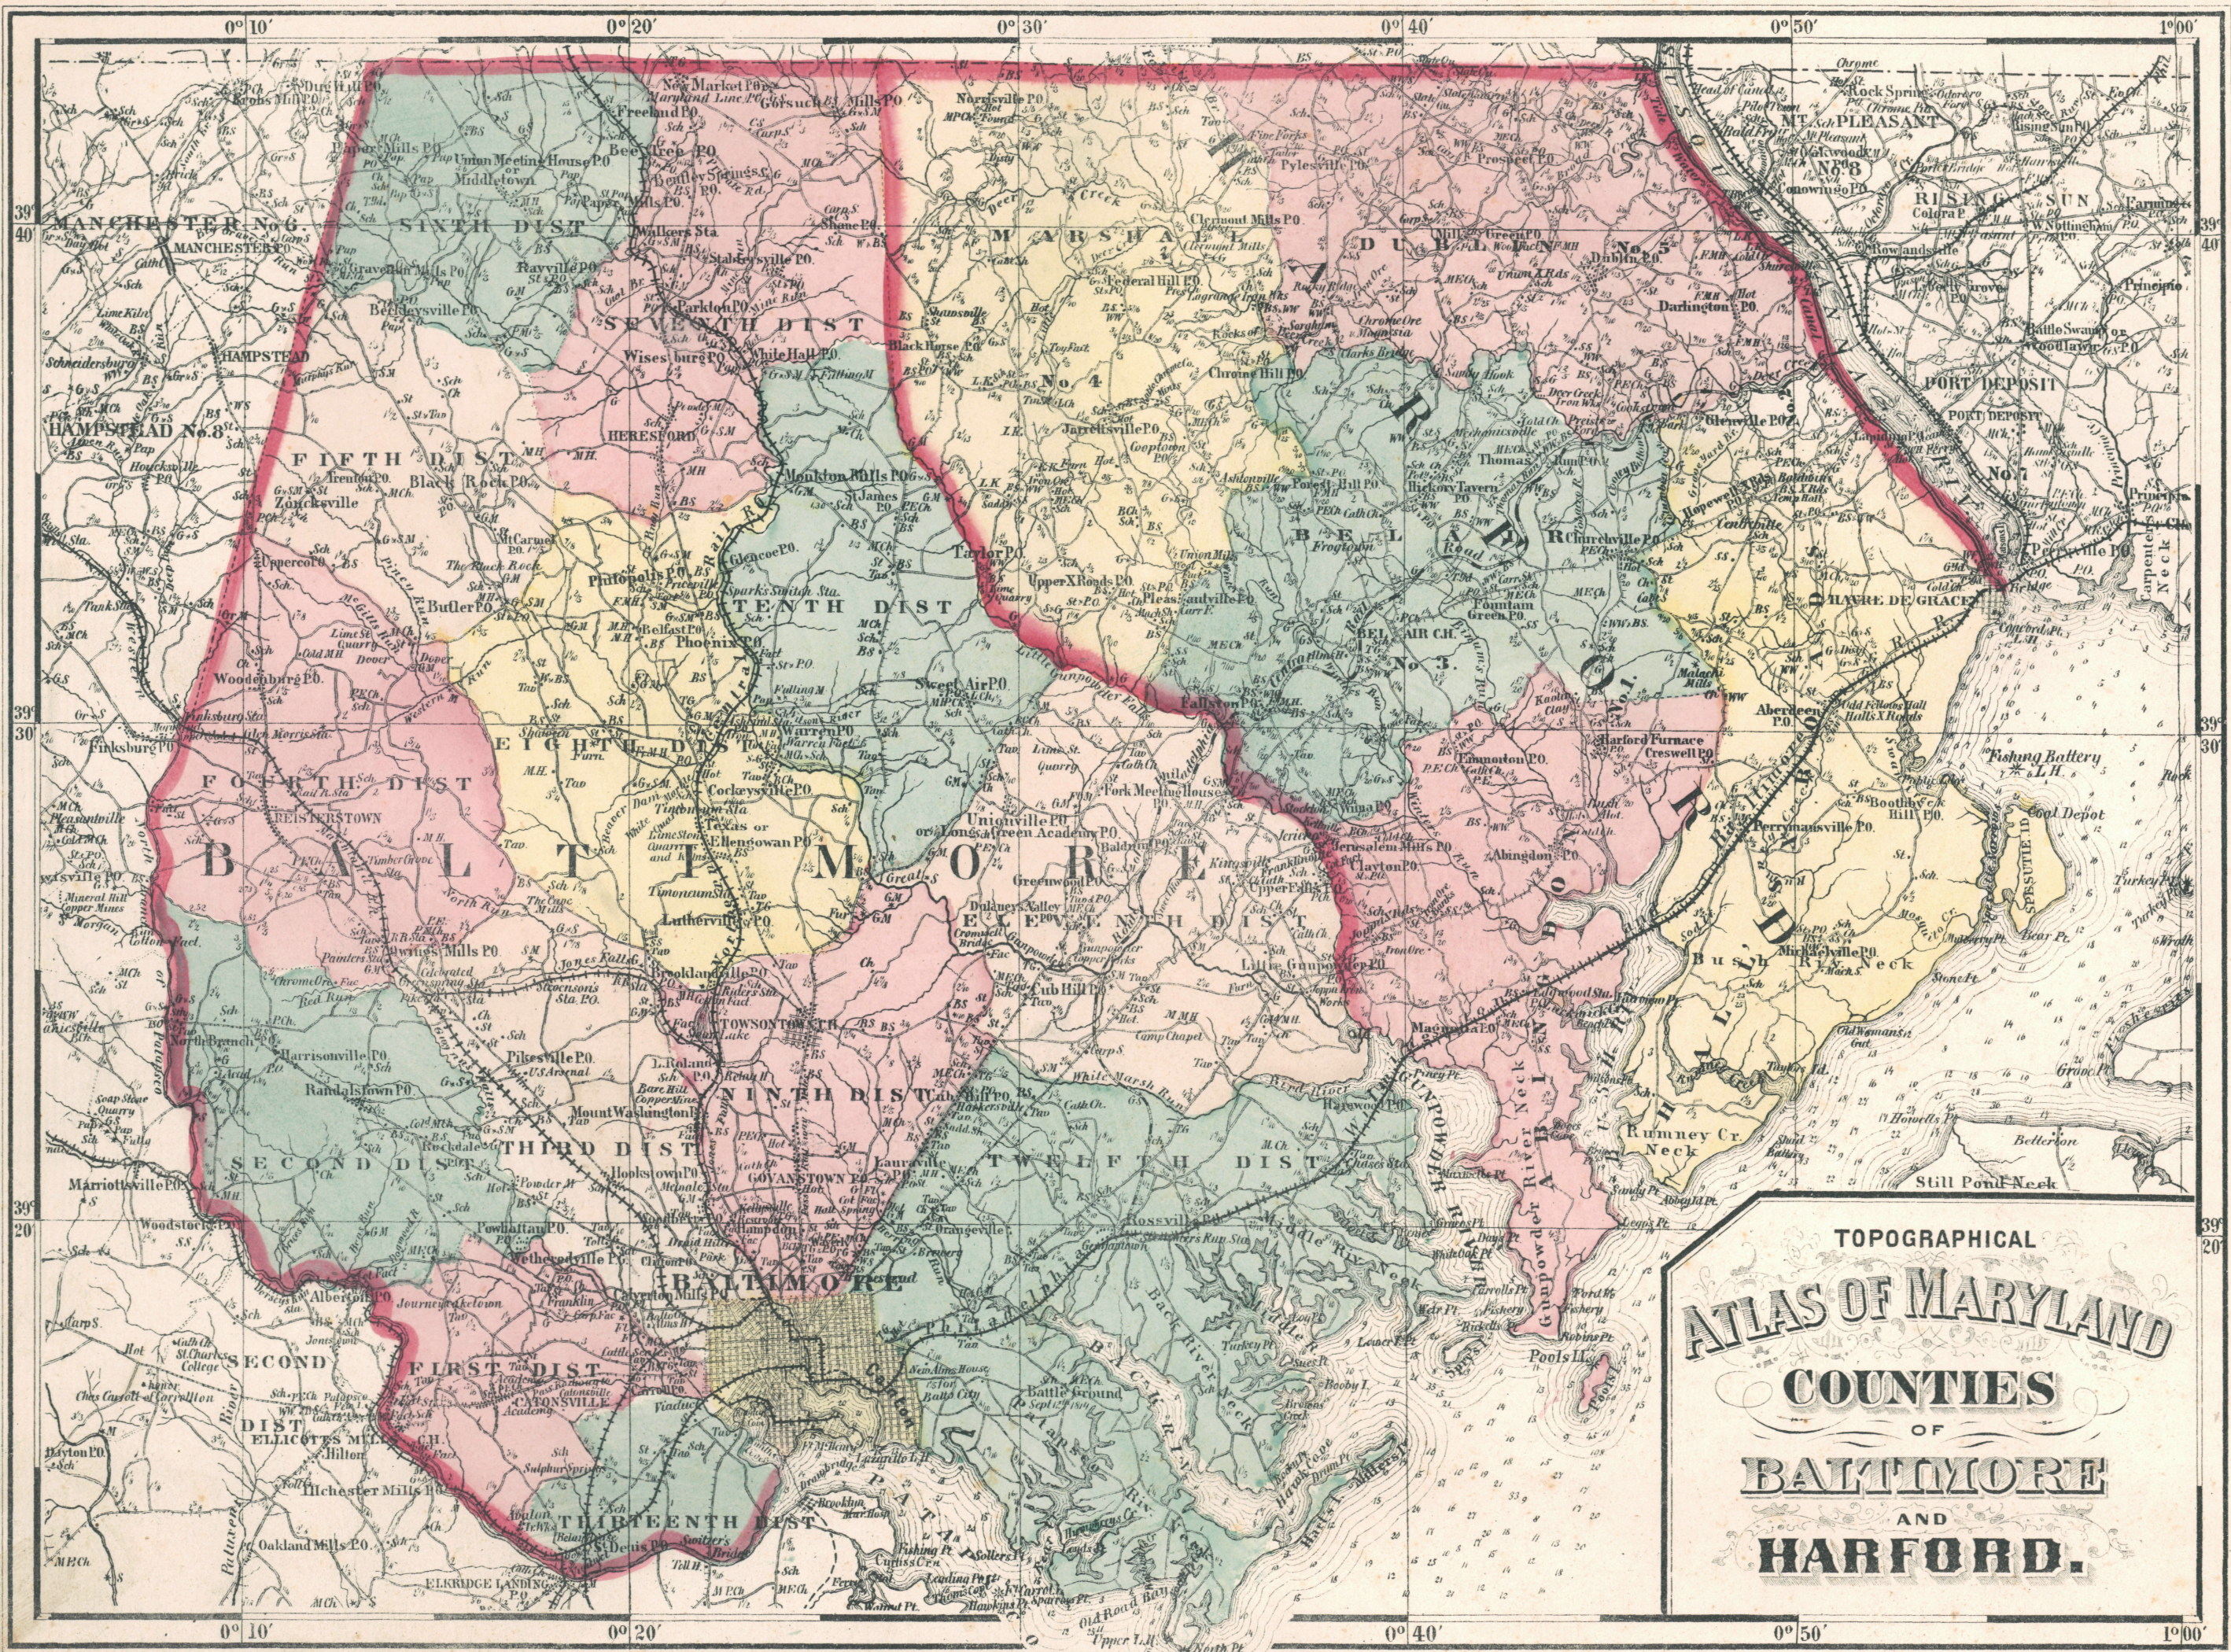

Albion  
Hammill

New  
Topographical Atlas of the State of  
Maryland

by  
S. J. Martenet, H. F. Walling, and O. W. Gray

Published in Baltimore  
1873

\$ 25<sup>00</sup>

TOPOGRAPHICAL  
**ATLAS OF MARYLAND**  
COUNTIES  
OF  
**BALTIMORE**  
AND  
**HARFORD.**

TOPOGRAPHICAL  
**ATLAS OF MARYLAND**  
COUNTIES  
OF  
**BALTIMORE**  
AND  
**HARFORD.**