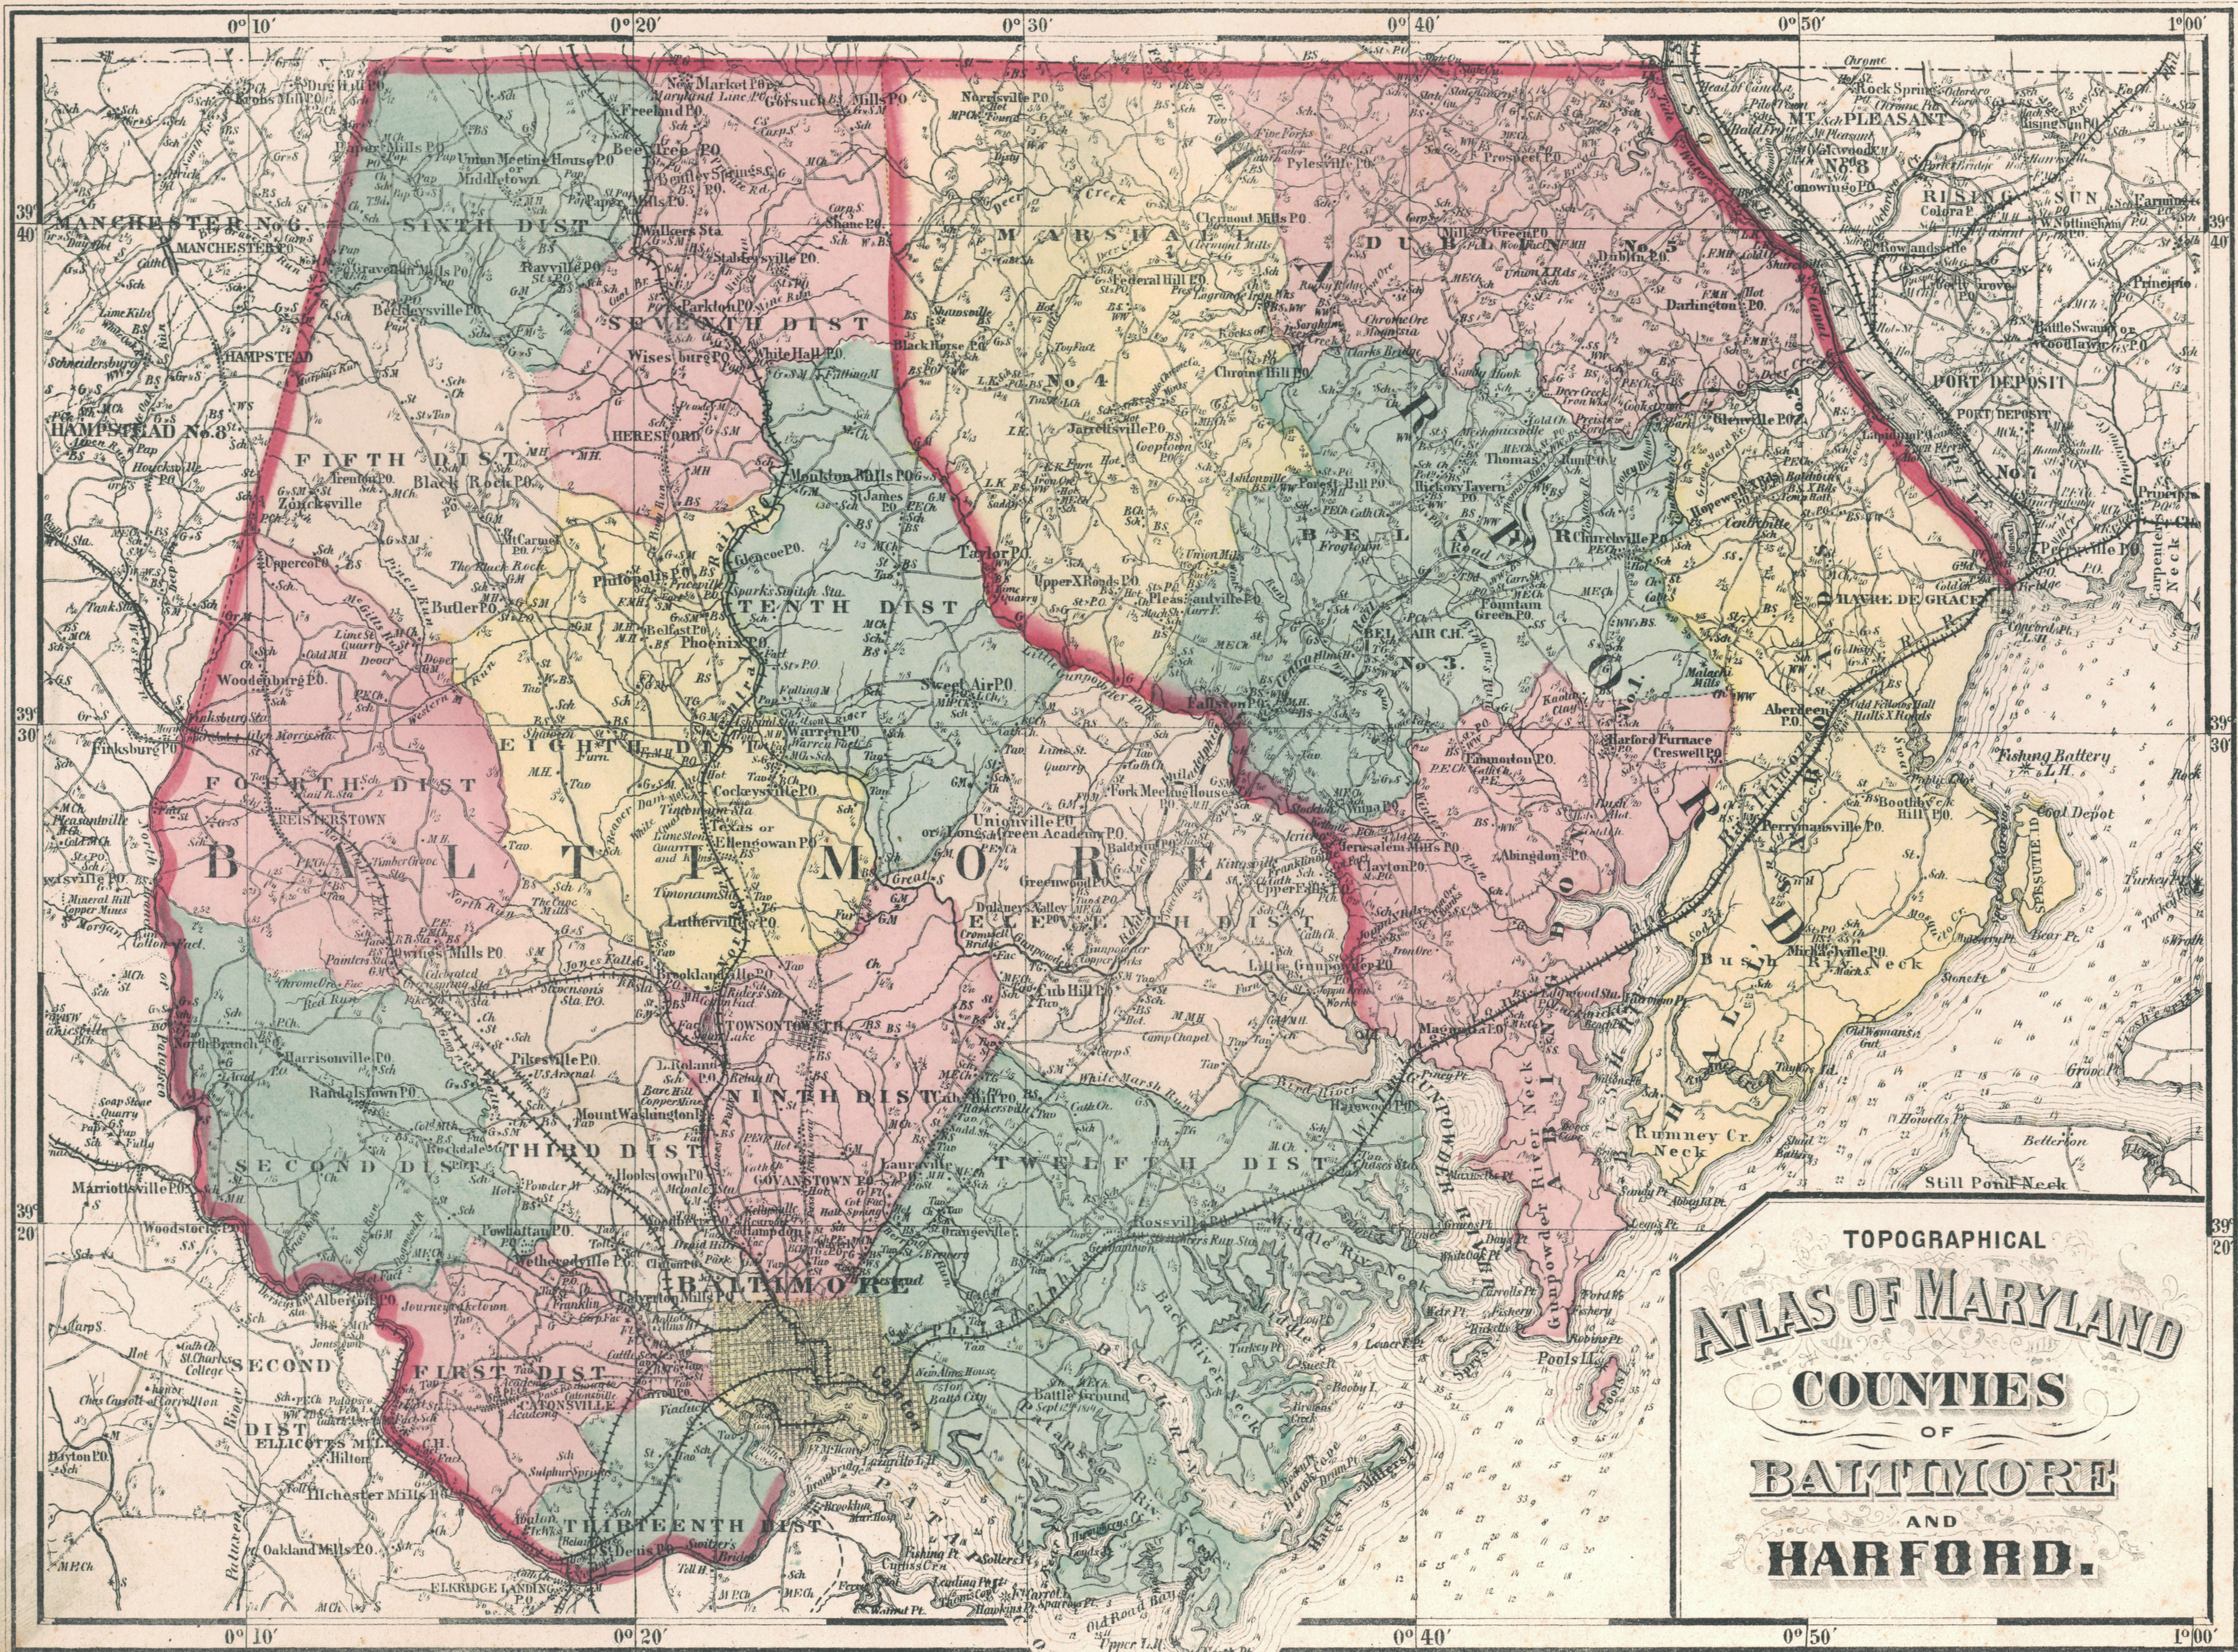

Albion  
Hammill

New  
Topographical Atlas of the State of  
Maryland

by  
S. J. Martenet, H. F. Walling, and O. W. Gray

Published in Baltimore  
1873

\$ 25<sup>00</sup>

TOPOGRAPHICAL  
**ATLAS OF MARYLAND**  
COUNTIES  
OF  
**BALTIMORE**  
AND  
**HARFORD.**

TOPOGRAPHICAL  
**ATLAS OF MARYLAND**  
COUNTIES  
OF  
**BALTIMORE**  
AND  
**HARFORD.**